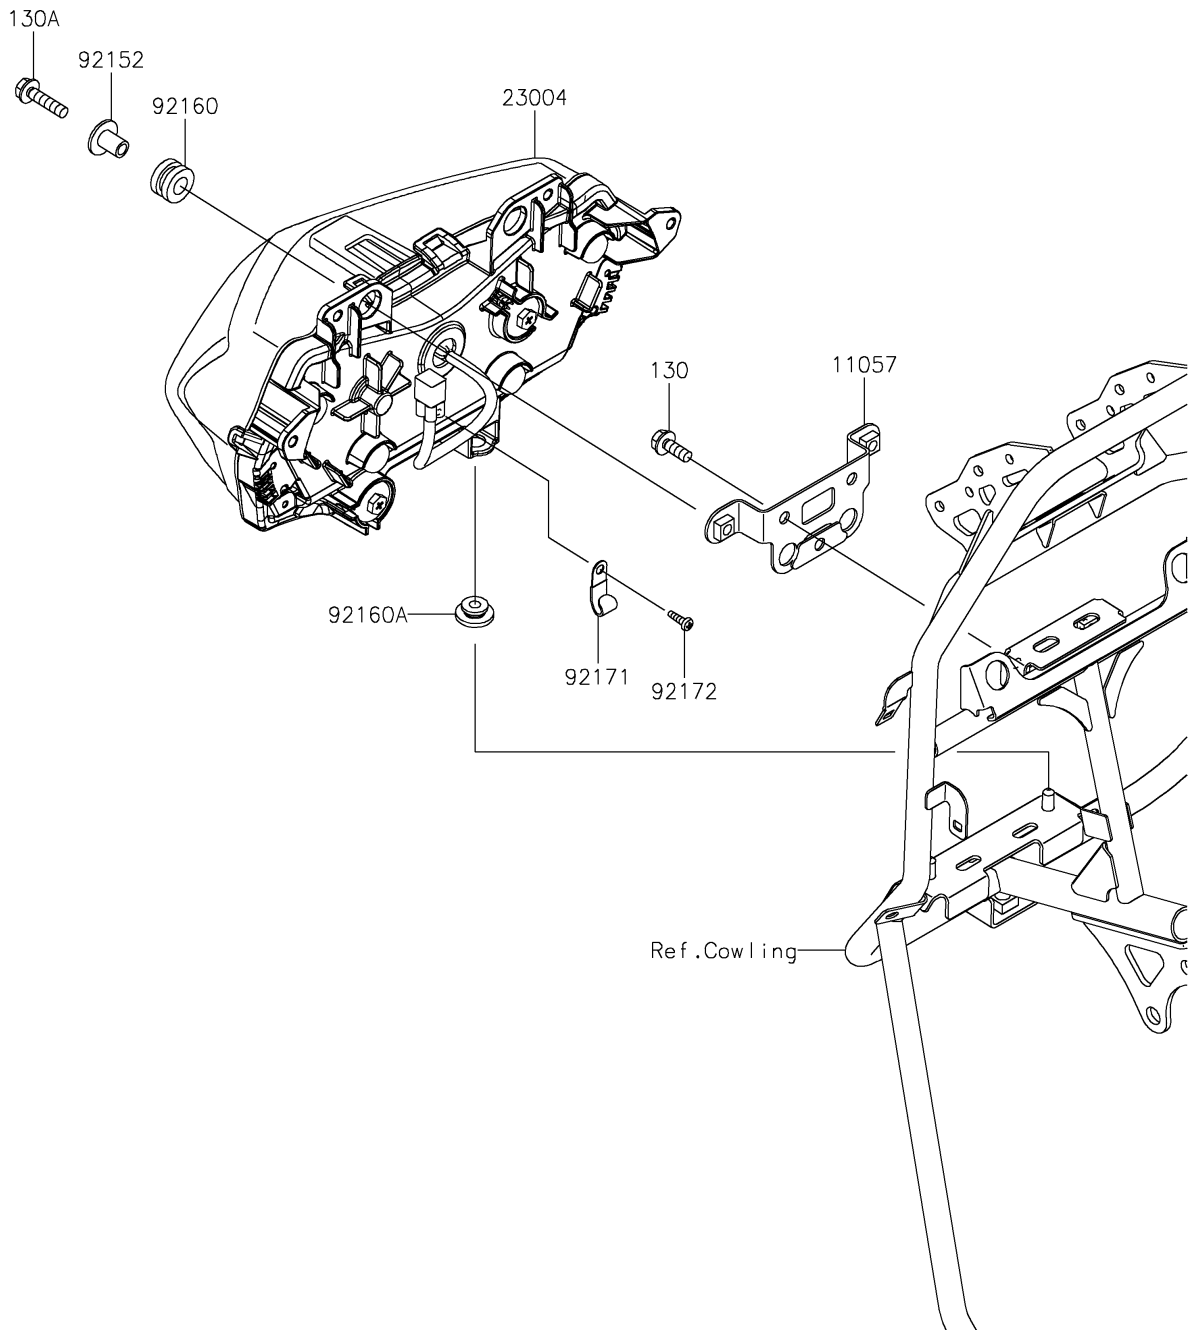

2025 KLR650 S PARTS DIAGRAM

Headlight(s)

F2710

2025 KLR650 S PARTS LIST

Headlight(s)

ITEM NAME	PART NUMBER	QUANTITY
BRACKET,HEAD LAMP (Ref # 11057)	11057-7884	1
LAMP-HEAD,LED (Ref # 23004)	23004-0414	1
COLLAR,6.3X20X15.1 (Ref # 92152)	92152-2322	2
DAMPER,10X20X12 (Ref # 92160)	92160-1167	2
DAMPER (Ref # 92160A)	92160-1613	2
CLAMP (Ref # 92171)	92171-1539	1
SCREW,TAPPING,4X12 (Ref # 92172)	92172-0233	1
BOLT-FLANGED,6X16 (Ref # 130)	130BA0616	2
BOLT-FLANGED,6X25 (Ref # 130A)	130BB0625	2