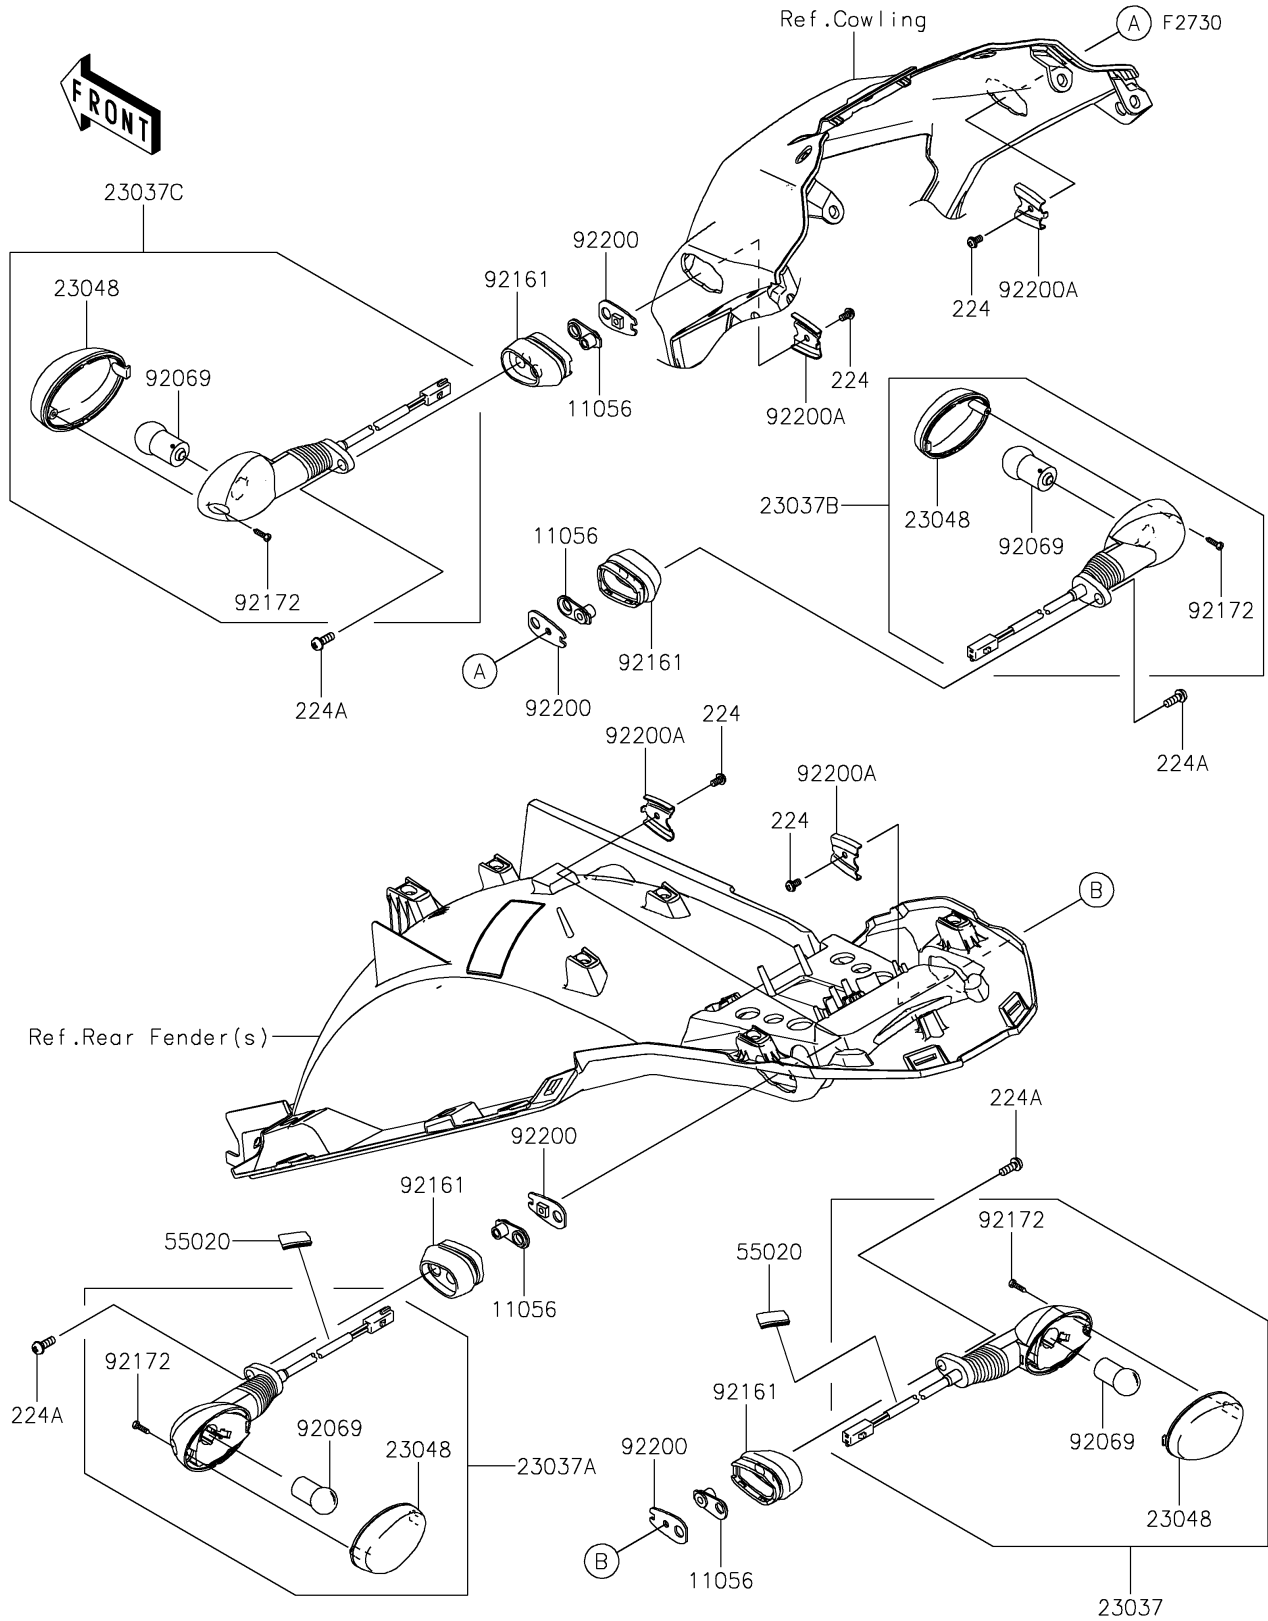

2025 KLR650 S PARTS DIAGRAM

Turn Signals

2025 KLR650 S PARTS LIST

Turn Signals

ITEM NAME	PART NUMBER	QUANTITY
BRACKET,6MM (Ref # 11056)	11056-4156	4
LAMP-ASSY-SIGNAL,RR,RH (Ref # 23037)	23037-0416	1
LAMP-ASSY-SIGNAL,RR,LH (Ref # 23037A)	23037-0417	1
LAMP-ASSY-SIGNAL,FR,RH (Ref # 23037B)	23037-0418	1
LAMP-ASSY-SIGNAL,FR,LH (Ref # 23037C)	23037-0419	1
LENS-SIGNAL LAMP (Ref # 23048)	23048-0035	4
GUARD,50X30 (Ref # 55020)	55020-2334	2
BULB,12V 10W (Ref # 92069)	92069-0106	4
DAMPER,SIGNAL LAMP (Ref # 92161)	92161-1680	4
SCREW,TAPPING,2.9X13 (Ref # 92172)	92172-0343	4
WASHER,SIGNAL LAMP (Ref # 92200)	92200-0164	4
WASHER,SIGNAL LAMP (Ref # 92200A)	92200-0165	4
SCREW-PAN-WP-CROS,4X8 (Ref # 224)	224AB0408	4
SCREW-PAN-WP-CROS,6X14 (Ref # 224A)	224AB0614	4