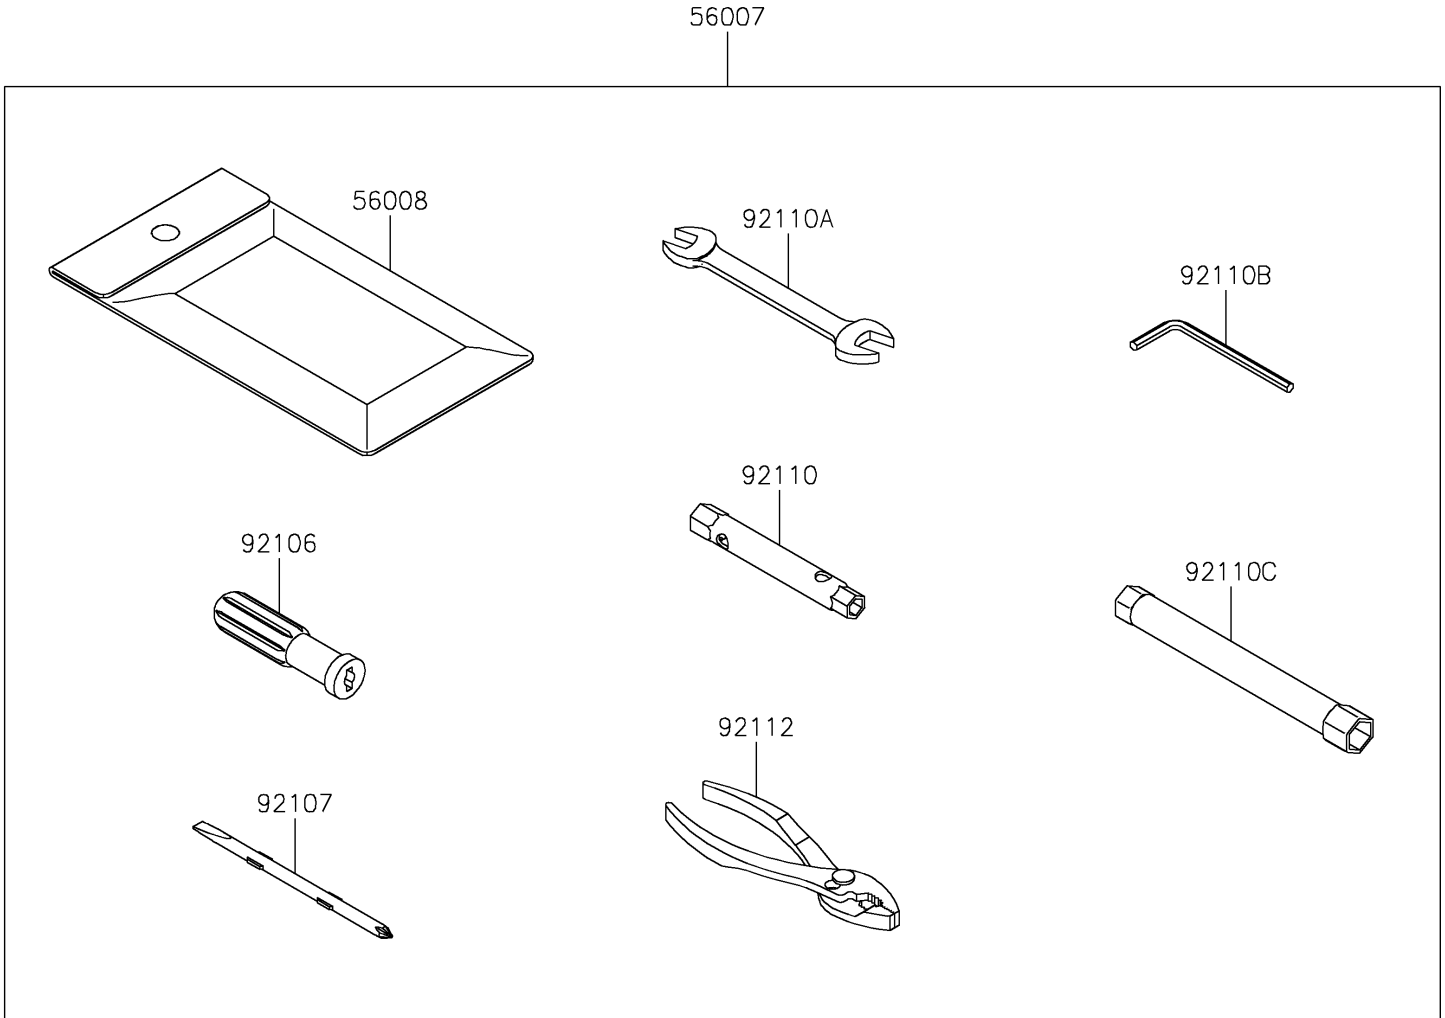

2024 KLR® 650 S PARTS DIAGRAM

Owner's Tools

F2810

2024 KLR® 650 S PARTS LIST

Owner's Tools

ITEM NAME	PART NUMBER	QUANTITY
TOOL-KIT (Ref # 56007)	56007-0196	1
BAG,TOOL (Ref # 56008)	56008-0036	1
GASKET-LIQUID,TB1211F,CLEAR (Ref # 92104)	92104-0004	1
GASKET-LIQUID,TB1216B,BLACK (Ref # 92104A)	92104-1064	1
GRIP-SCREW DRIVER (Ref # 92106)	92106-0004	1
TOOL-DRIVER,#2PHILLIPS&SLOT (Ref # 92107)	92107-0019	1
TOOL-WRENCH,BOX,8X10 (Ref # 92110)	92110-0049	1
TOOL-WRENCH,OPEN END,14X17 (Ref # 92110A)	92110-0057	1
TOOL-WRENCH,ALLEN,4MM (Ref # 92110B)	92110-0567	1
TOOL-WRENCH,BOX,12MM (Ref # 92110C)	92110-0579	1
TOOL-PLIERS (Ref # 92112)	92112-0007	1