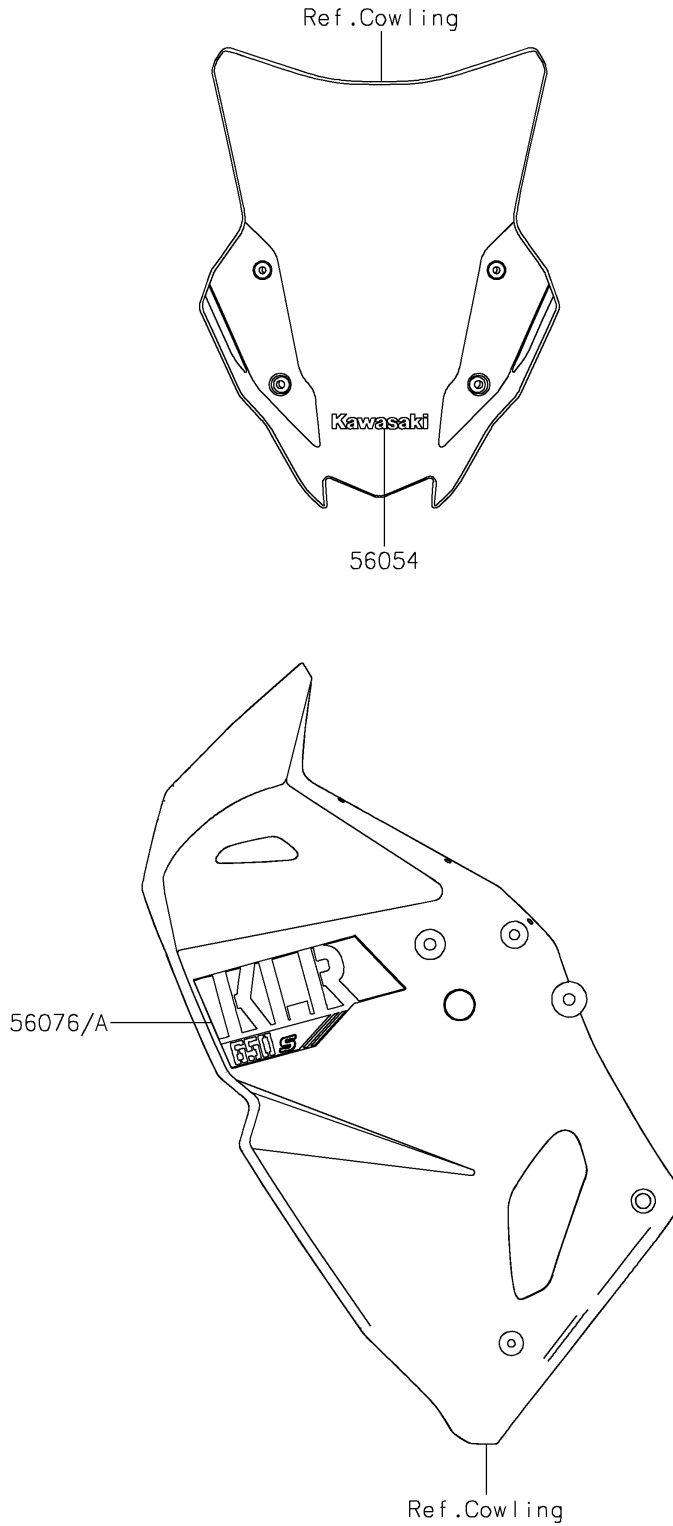

2023 KLR® 650 S PARTS DIAGRAM

Decals(Green)(MPFNN/MPFNL)(CA,US)

F2861

2023 KLR® 650 S PARTS LIST

Decals(Green)(MPFNN/MPFNL)(CA,US)

ITEM NAME	PART NUMBER	QUANTITY
-----------	-------------	----------