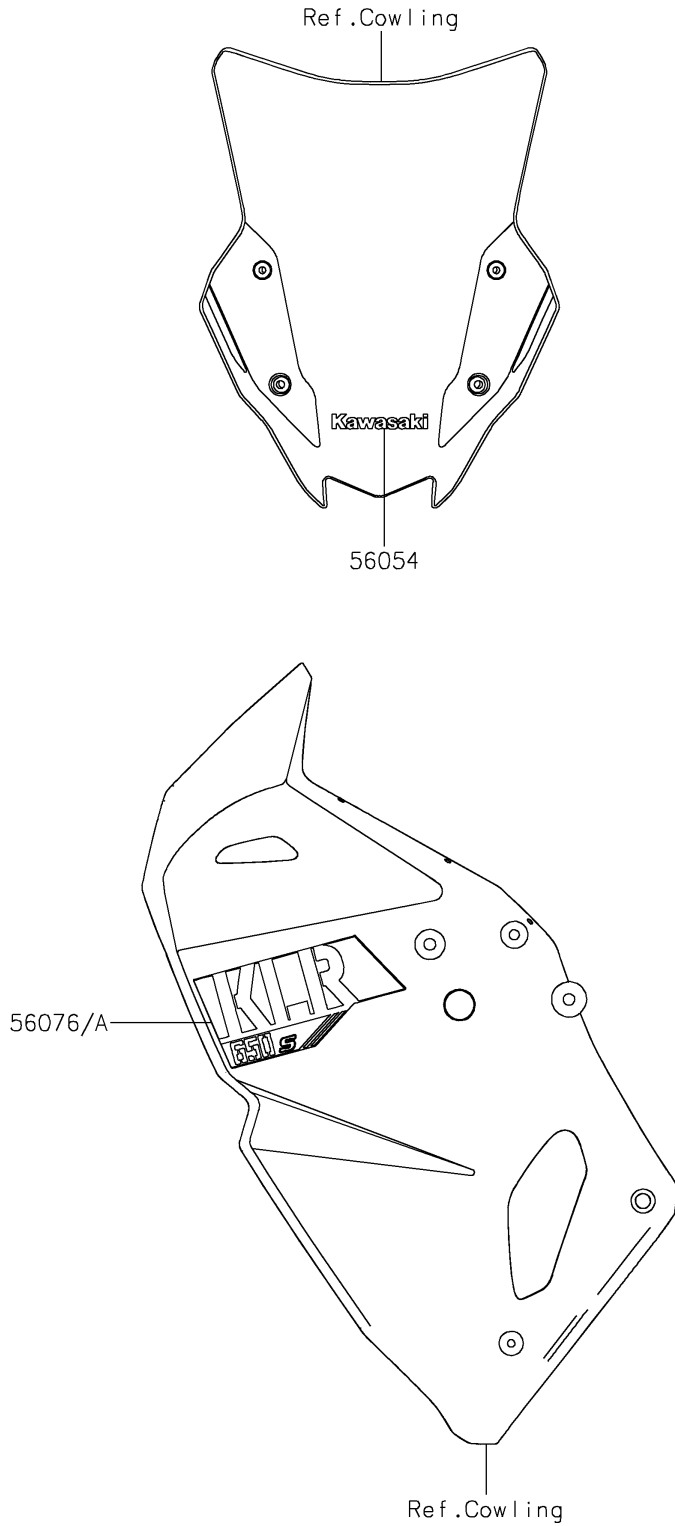

2023 KLR® 650 S PARTS DIAGRAM

Decals(Gray)(MPFNN/MPFNL)

F2861A

2023 KLR® 650 S PARTS LIST

Decals(Gray)(MPFNN/MPFNL)

ITEM NAME	PART NUMBER	QUANTITY
-----------	-------------	----------