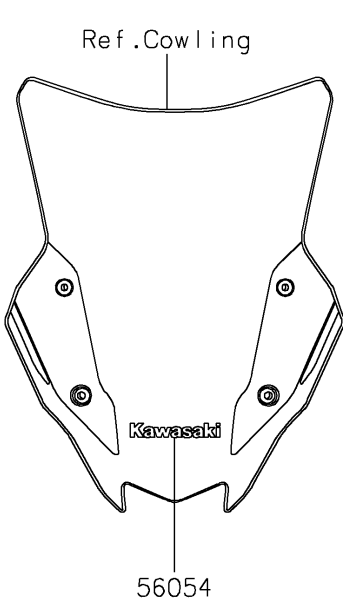

# 2024 KLR650 S PARTS DIAGRAM

Decals(Red)(MRFNN/MRFNL)

F2861B

## 2024 KLR650 S PARTS LIST

Decals(Red)(MRFNN/MRFNL)

ITEM NAME	PART NUMBER	QUANTITY
MARK,WINDSHIELD,KAWASAKI (Ref # 56054)	56054-2177	1
PATTERN,FUEL TANK (Ref # 56076)	56076-2404	1
PATTERN,SHROUD,LWR,FR,LH (Ref # 56077)	56077-0689	1
PATTERN,SHROUD,LWR,RR,LH (Ref # 56077A)	56077-0690	1
PATTERN,SHROUD,LWR,FR,RH (Ref # 56077B)	56077-0692	1
PATTERN,SHROUD,LWR,RR,RH (Ref # 56077C)	56077-0693	1
PATTERN,SHROUD,UPP (Ref # 56077D)	56077-1207	2