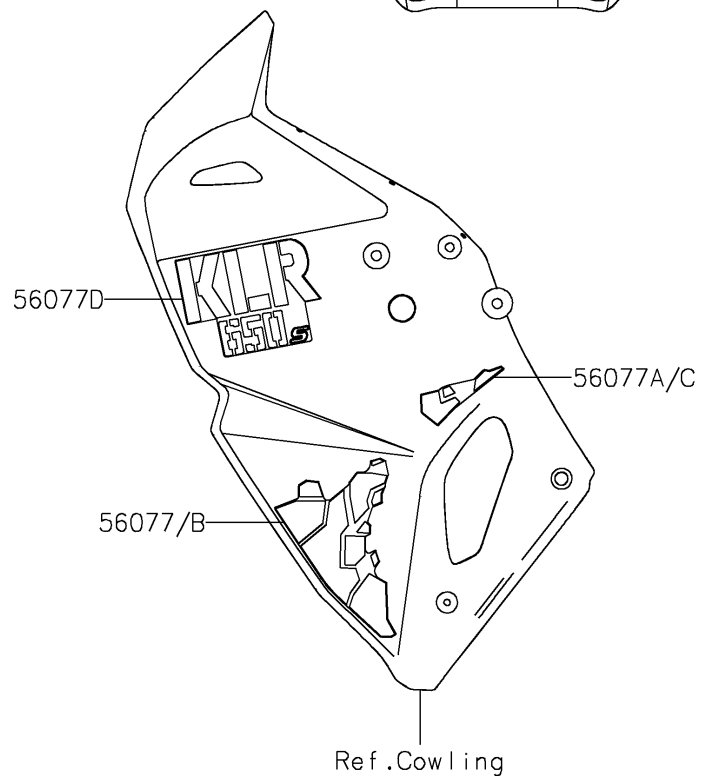

# 2024 KLR650 S PARTS DIAGRAM

Decals(Red)(MRFNN/MRFNL)

F2861B

## 2024 KLR650 S PARTS LIST

Decals(Red)(MRFNN/MRFNL)

ITEM NAME	PART NUMBER	QUANTITY
MARK,WINDSHIELD,KAWASAKI (Ref # 56054)	56054-2177	1
PATTERN,FUEL TANK (Ref # 56076)	56076-2404	1
PATTERN,SHROUD,LWR,FR,LH (Ref # 56077)	56077-0689	1
PATTERN,SHROUD,LWR,RR,LH (Ref # 56077A)	56077-0690	1
PATTERN,SHROUD,LWR,FR,RH (Ref # 56077B)	56077-0692	1
PATTERN,SHROUD,LWR,RR,RH (Ref # 56077C)	56077-0693	1
PATTERN,SHROUD,UPP (Ref # 56077D)	56077-1207	2