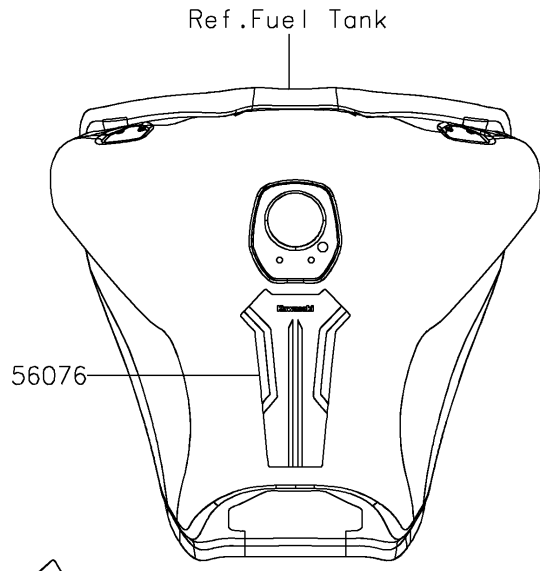

# 2024 KLR650 S PARTS DIAGRAM

Decals(Red)(MRFNN/MRFNL)

F2861B

## 2024 KLR650 S PARTS LIST

Decals(Red)(MRFNN/MRFNL)

ITEM NAME	PART NUMBER	QUANTITY
MARK,WINDSHIELD,KAWASAKI (Ref # 56054)	56054-2177	1
PATTERN,FUEL TANK (Ref # 56076)	56076-2404	1
PATTERN,SHROUD,LWR,FR,LH (Ref # 56077)	56077-0689	1
PATTERN,SHROUD,LWR,RR,LH (Ref # 56077A)	56077-0690	1
PATTERN,SHROUD,LWR,FR,RH (Ref # 56077B)	56077-0692	1
PATTERN,SHROUD,LWR,RR,RH (Ref # 56077C)	56077-0693	1
PATTERN,SHROUD,UPP (Ref # 56077D)	56077-1207	2