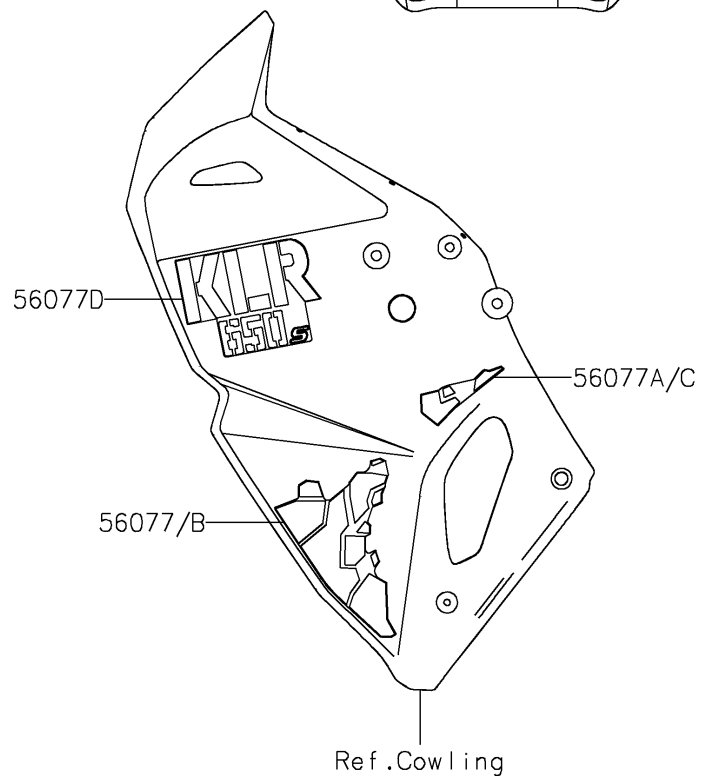

# 2025 KLR650 S PARTS DIAGRAM

Decals(Green)(MSFAN/MSFAL)

F2861D

## 2025 KLR650 S PARTS LIST

Decals(Green)(MSFAN/MSFAL)

ITEM NAME	PART NUMBER	QUANTITY
MARK,WINDSHIELD,KAWASAKI (Ref # 56054)	56054-2177	1
PATTERN,FUEL TANK (Ref # 56076)	56076-2404	1
PATTERN,SHROUD,LWR,FR,LH (Ref # 56077)	56077-2146	1
PATTERN,SHROUD,LWR,RR,LH (Ref # 56077A)	56077-2147	1
PATTERN,SHROUD,LWR,FR,RH (Ref # 56077B)	56077-2148	1
PATTERN,SHROUD,LWR,RR,RH (Ref # 56077C)	56077-2149	1
PATTERN,SHROUD,UPP (Ref # 56077D)	56077-2150	2