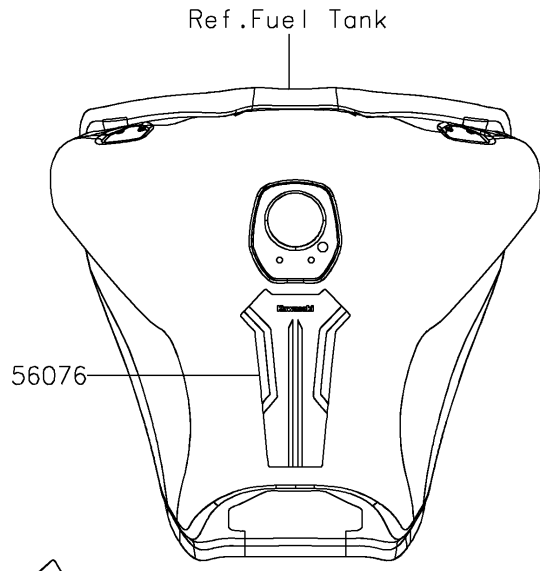

# 2025 KLR650 S PARTS DIAGRAM

Decals(Green)(MSFAN/MSFAL)

F2861D

## 2025 KLR650 S PARTS LIST

Decals(Green)(MSFAN/MSFAL)

ITEM NAME	PART NUMBER	QUANTITY
MARK,WINDSHIELD,KAWASAKI (Ref # 56054)	56054-2177	1
PATTERN,FUEL TANK (Ref # 56076)	56076-2404	1
PATTERN,SHROUD,LWR,FR,LH (Ref # 56077)	56077-2146	1
PATTERN,SHROUD,LWR,RR,LH (Ref # 56077A)	56077-2147	1
PATTERN,SHROUD,LWR,FR,RH (Ref # 56077B)	56077-2148	1
PATTERN,SHROUD,LWR,RR,RH (Ref # 56077C)	56077-2149	1
PATTERN,SHROUD,UPP (Ref # 56077D)	56077-2150	2