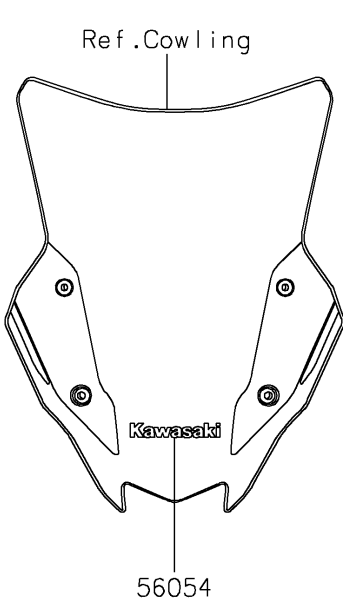

# 2025 KLR650 S PARTS DIAGRAM

Decals(Green)(MSFAN/MSFAL)

F2861D

## 2025 KLR650 S PARTS LIST

Decals(Green)(MSFAN/MSFAL)

ITEM NAME	PART NUMBER	QUANTITY
MARK,WINDSHIELD,KAWASAKI (Ref # 56054)	56054-2177	1
PATTERN,FUEL TANK (Ref # 56076)	56076-2404	1
PATTERN,SHROUD,LWR,FR,LH (Ref # 56077)	56077-2146	1
PATTERN,SHROUD,LWR,RR,LH (Ref # 56077A)	56077-2147	1
PATTERN,SHROUD,LWR,FR,RH (Ref # 56077B)	56077-2148	1
PATTERN,SHROUD,LWR,RR,RH (Ref # 56077C)	56077-2149	1
PATTERN,SHROUD,UPP (Ref # 56077D)	56077-2150	2