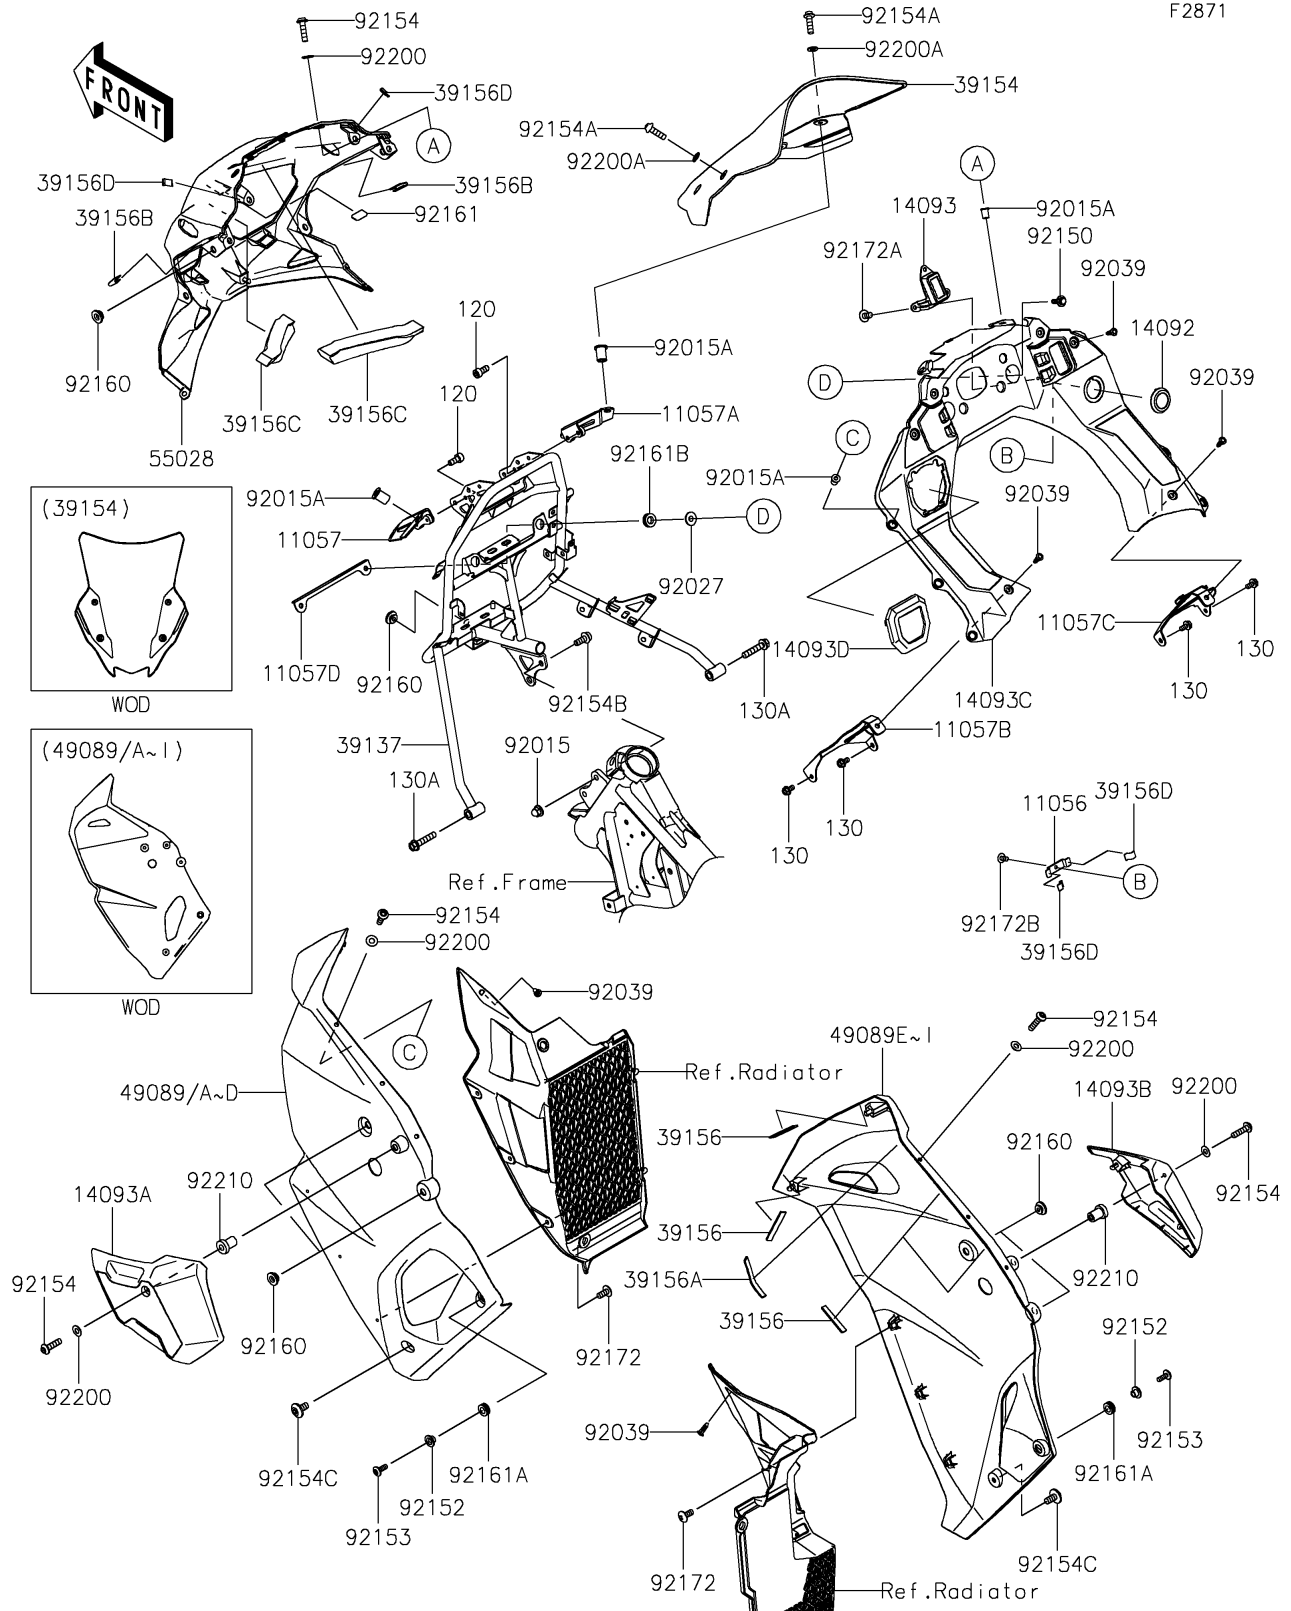

2024 KLR® 650 S PARTS DIAGRAM

Cowling

F2871