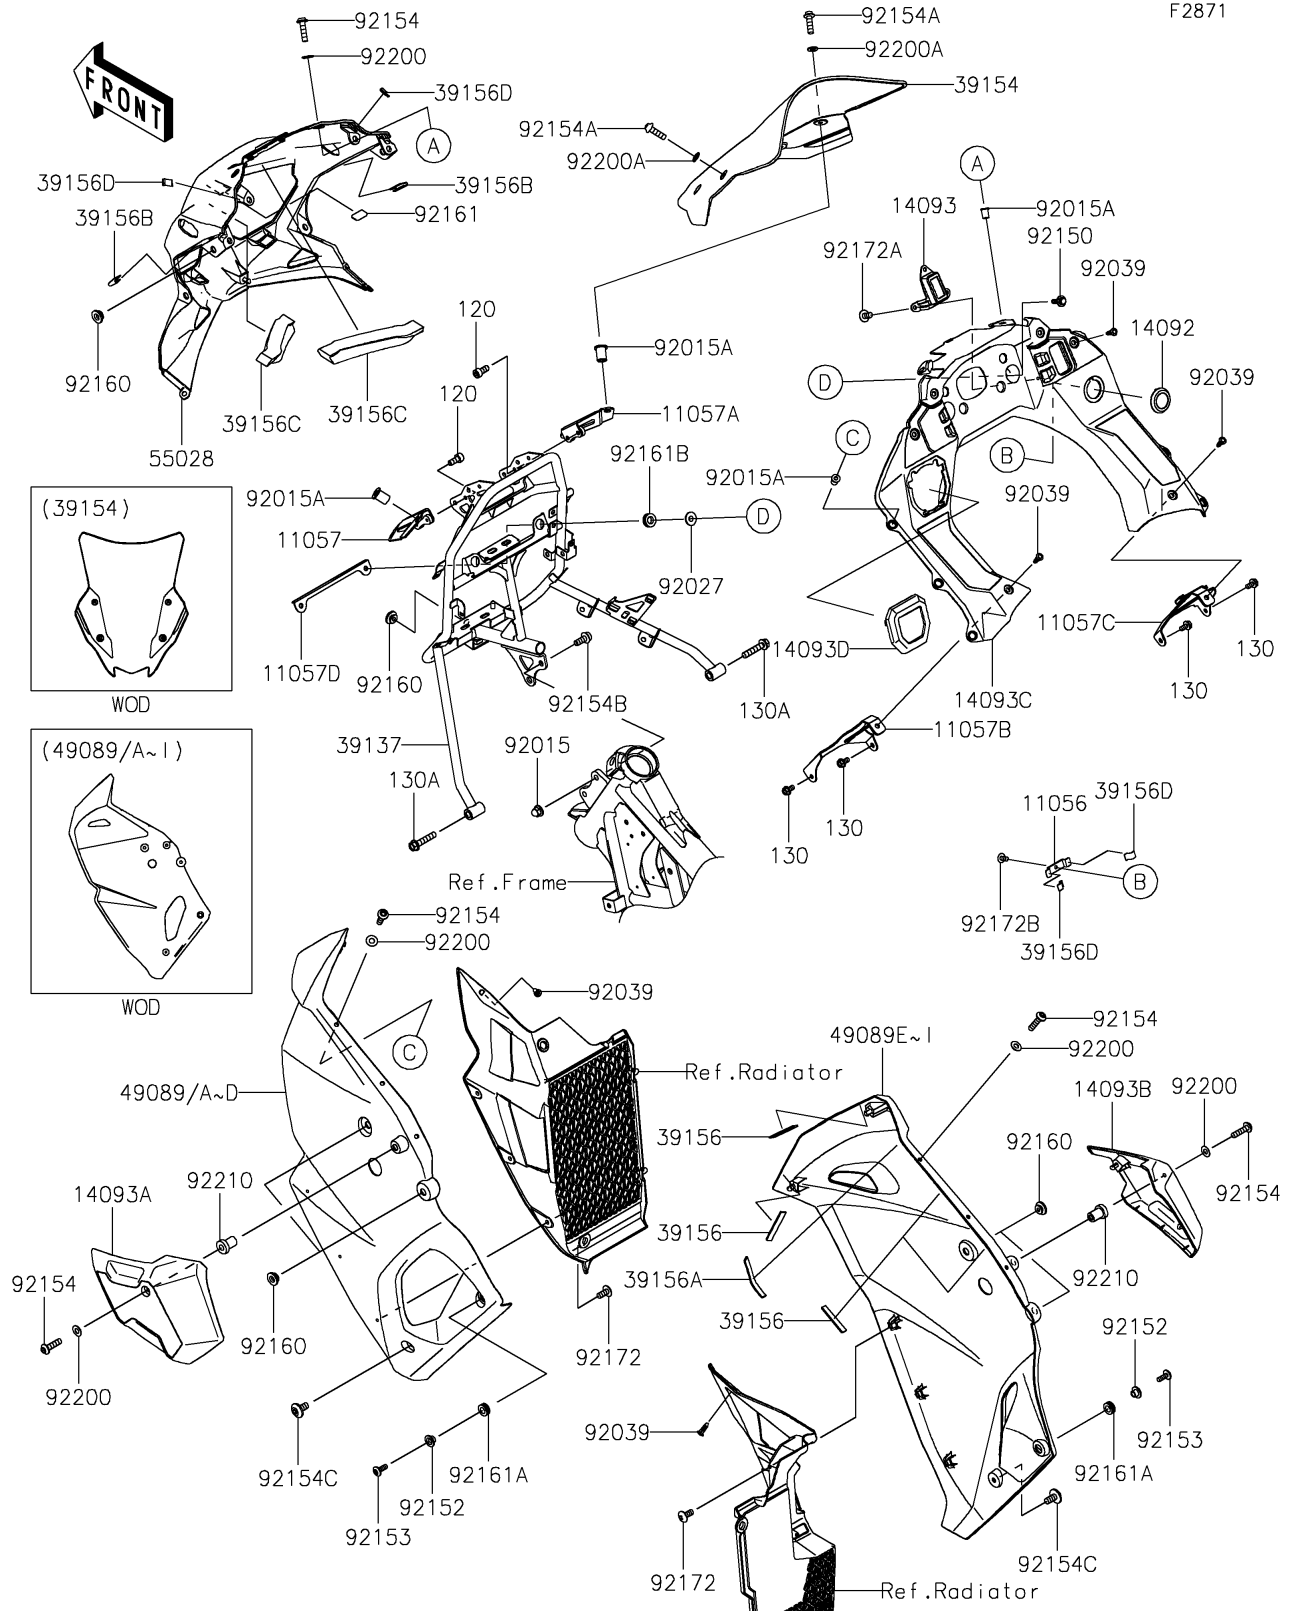

2025 KLR650 S PARTS DIAGRAM

Cowling

F2871

2025 KLR650 S PARTS LIST

Cowling

ITEM NAME	PART NUMBER	QUANTITY
BRACKET,CAP COVER (Ref # 11056)	11056-4313	1
BRACKET,WINDSHIELD,LH (Ref # 11057)	11057-4397	1
BRACKET,WINDSHIELD,RH (Ref # 11057A)	11057-4398	1
BRACKET,DASHBOARD,LH (Ref # 11057B)	11057-7243	1
BRACKET,DASHBOARD,RH (Ref # 11057C)	11057-7245	1
BRACKET,METER (Ref # 11057D)	11057-7893	1
COVER,DC SOCKET (Ref # 14092)	14092-0214	1
COVER,FOG SW. (Ref # 14093)	14093-0565	1
COVER,SHROUD,LH (Ref # 14093A)	14093-1074	1
COVER,SHROUD,RH (Ref # 14093B)	14093-1075	1
COVER,DASHBOARD (Ref # 14093C)	14093-1076	1
COVER,USB (Ref # 14093D)	14093-1077	1
STAY-COMP,COWLING (Ref # 39137)	39137-0731	1
WINDSHIELD (Ref # 39154)	39154-0434	1
PAD,10X50X2 (Ref # 39156)	39156-1924	8
PAD,10X80X2 (Ref # 39156A)	39156-2238	2
PAD,25X25X2 (Ref # 39156B)	39156-2573	2
PAD,20X15X150 (Ref # 39156C)	39156-2762	2
PAD,20X10X2 (Ref # 39156D)	39156-2849	4
SHROUD-ENGINE,LH,M.M.D.GREEN (Ref # 49089B)	49089-0995-63Y	1
SHROUD-ENGINE,LH,P.C.WHITE (Ref # 49089C)	49089-0995-667	1
SHROUD-ENGINE,RH,M.M.D.GREEN (Ref # 49089G)	49089-0996-63Y	1
SHROUD-ENGINE,RH,P.C.WHITE (Ref # 49089H)	49089-0996-667	1
COWLING,UPP (Ref # 55028)	55028-0800	1
NUT,CAP,8MM (Ref # 92015)	92015-1151	2
NUT,WELL,5MM (Ref # 92015A)	92015-1757	12
COLLAR,L=7.4 (Ref # 92027)	92027-1848	2
RIVET (Ref # 92039)	92039-0709	8
BOLT,FLANGED,6X20 (Ref # 92150)	92150-1339	2