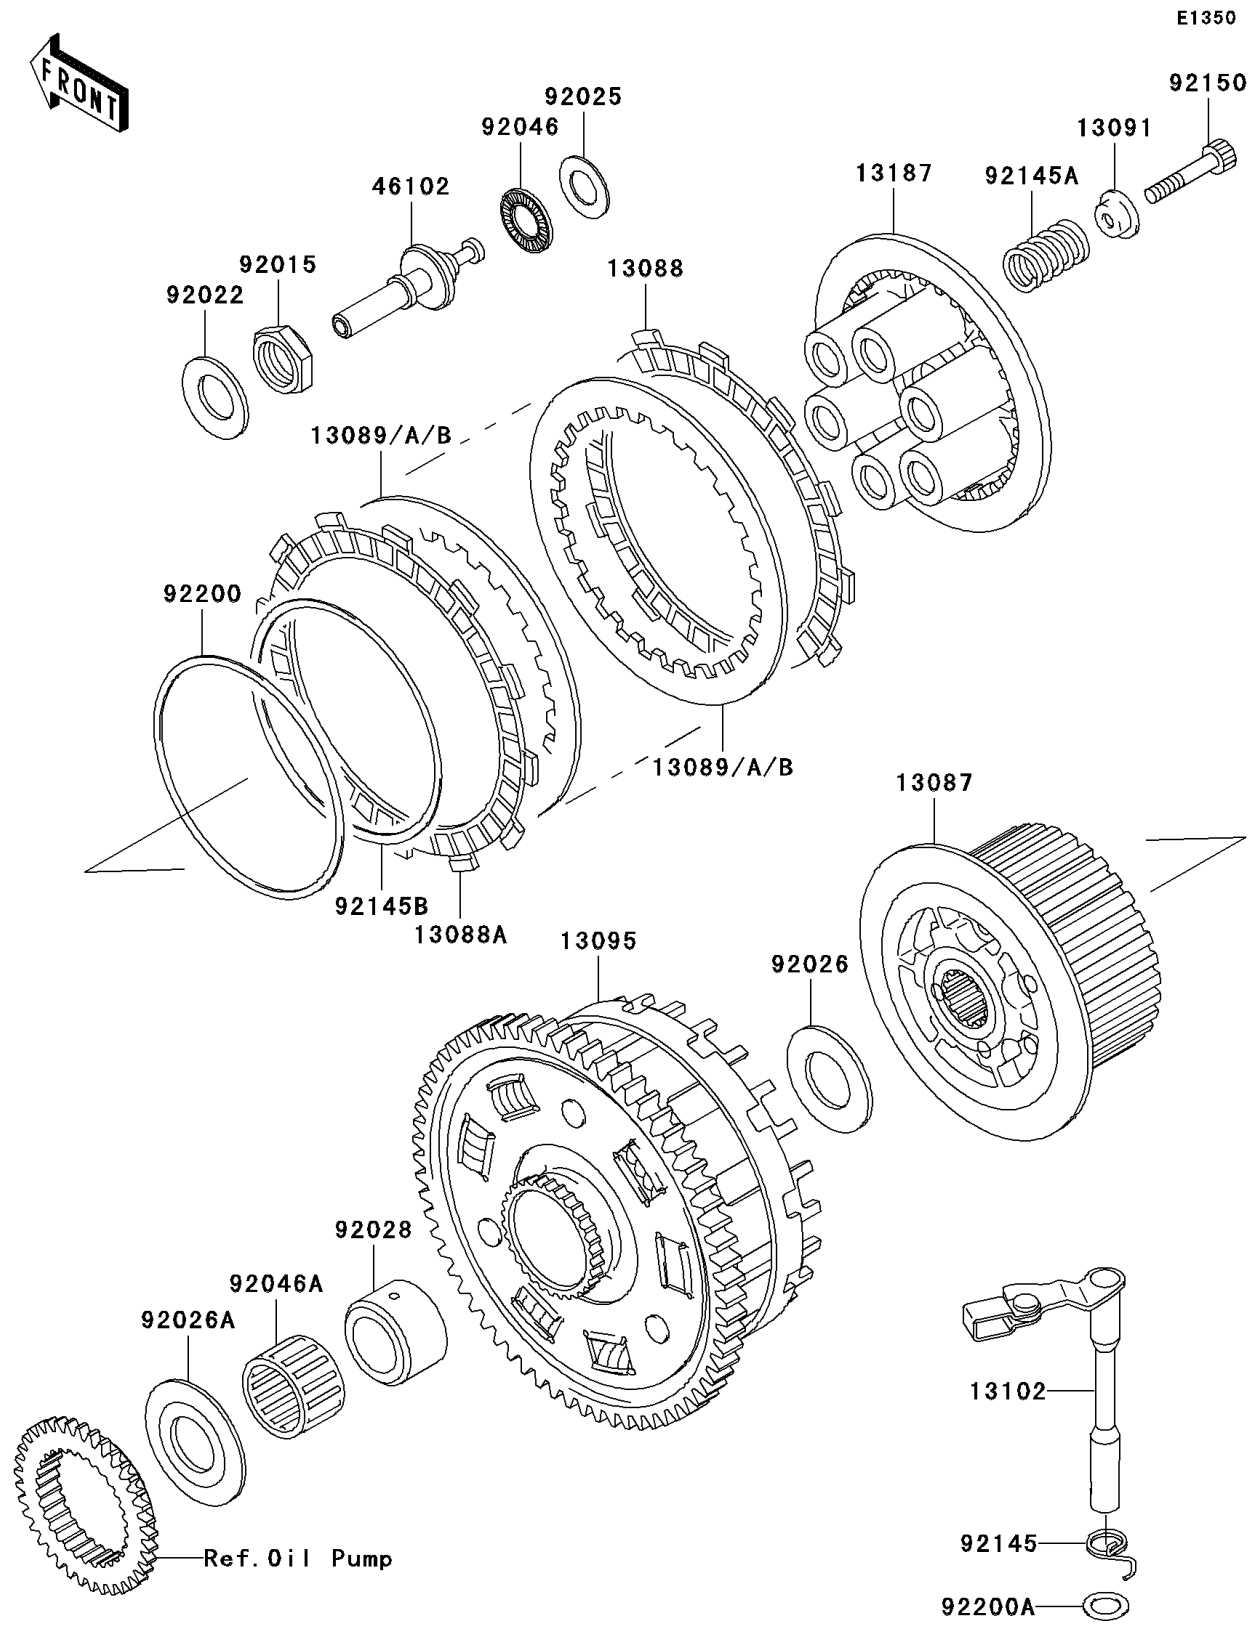

2000 Ninja® ZX™-12R PARTS DIAGRAM

Clutch

2000 Ninja® ZX™-12R PARTS LIST

Clutch

ITEM NAME	PART NUMBER	QUANTITY
HUB-CLUTCH (Ref # 13087)	13087-1176	1
PLATE-FRICTION (Ref # 13088)	13088-1131	11
PLATE-FRICTION (Ref # 13088A)	13088-1132	1
PLATE-CLUTCH,T=1.6 (Ref # 13089)	13089-1123	11
PLATE-CLUTCH,T=2.0 (Ref # 13089A)	13089-1124	AR
PLATE-CLUTCH,T=1.4 (Ref # 13089B)	13089-1125	AR
HOLDER,CLUTCH SPRING (Ref # 13091)	13091-1041	6
HOUSING-COMP-CLUTCH (Ref # 13095)	13095-1374	1
RELEASE-COMP-CLUTCH (Ref # 13102)	13102-1140	1
PLATE-CLUTCH OPERATING (Ref # 13187)	13187-1084	1
ROD,CLUTCH RELEASE (Ref # 46102)	46102-1429	1
NUT,20MM (Ref # 92015)	92015-1555	1
WASHER (Ref # 92022)	92022-1868	1
SHIM,15.3X27.5X1.20 (Ref # 92025)	92025-1137	1
SPACER,25.5X47X2.5 (Ref # 92026)	92026-022	1
SPACER (Ref # 92026A)	92026-1497	1
BUSHING (Ref # 92028)	92028-1934	1
BEARING-NEEDLE,AXK1102 (Ref # 92046)	92046-1052	1
BEARING-NEEDLE (Ref # 92046A)	92046-1267	1
SPRING,CLUTCH RELEASE (Ref # 92145)	92145-1170	1
SPRING (Ref # 92145A)	92145-1249	6
SPRING (Ref # 92145B)	92145-1250	1
BOLT,CLUTCH OPERATING (Ref # 92150)	92150-1855	6
WASHER (Ref # 92200)	92200-1469	1
WASHER,12X18.5X0.5 (Ref # 92200A)	92200-1487	1