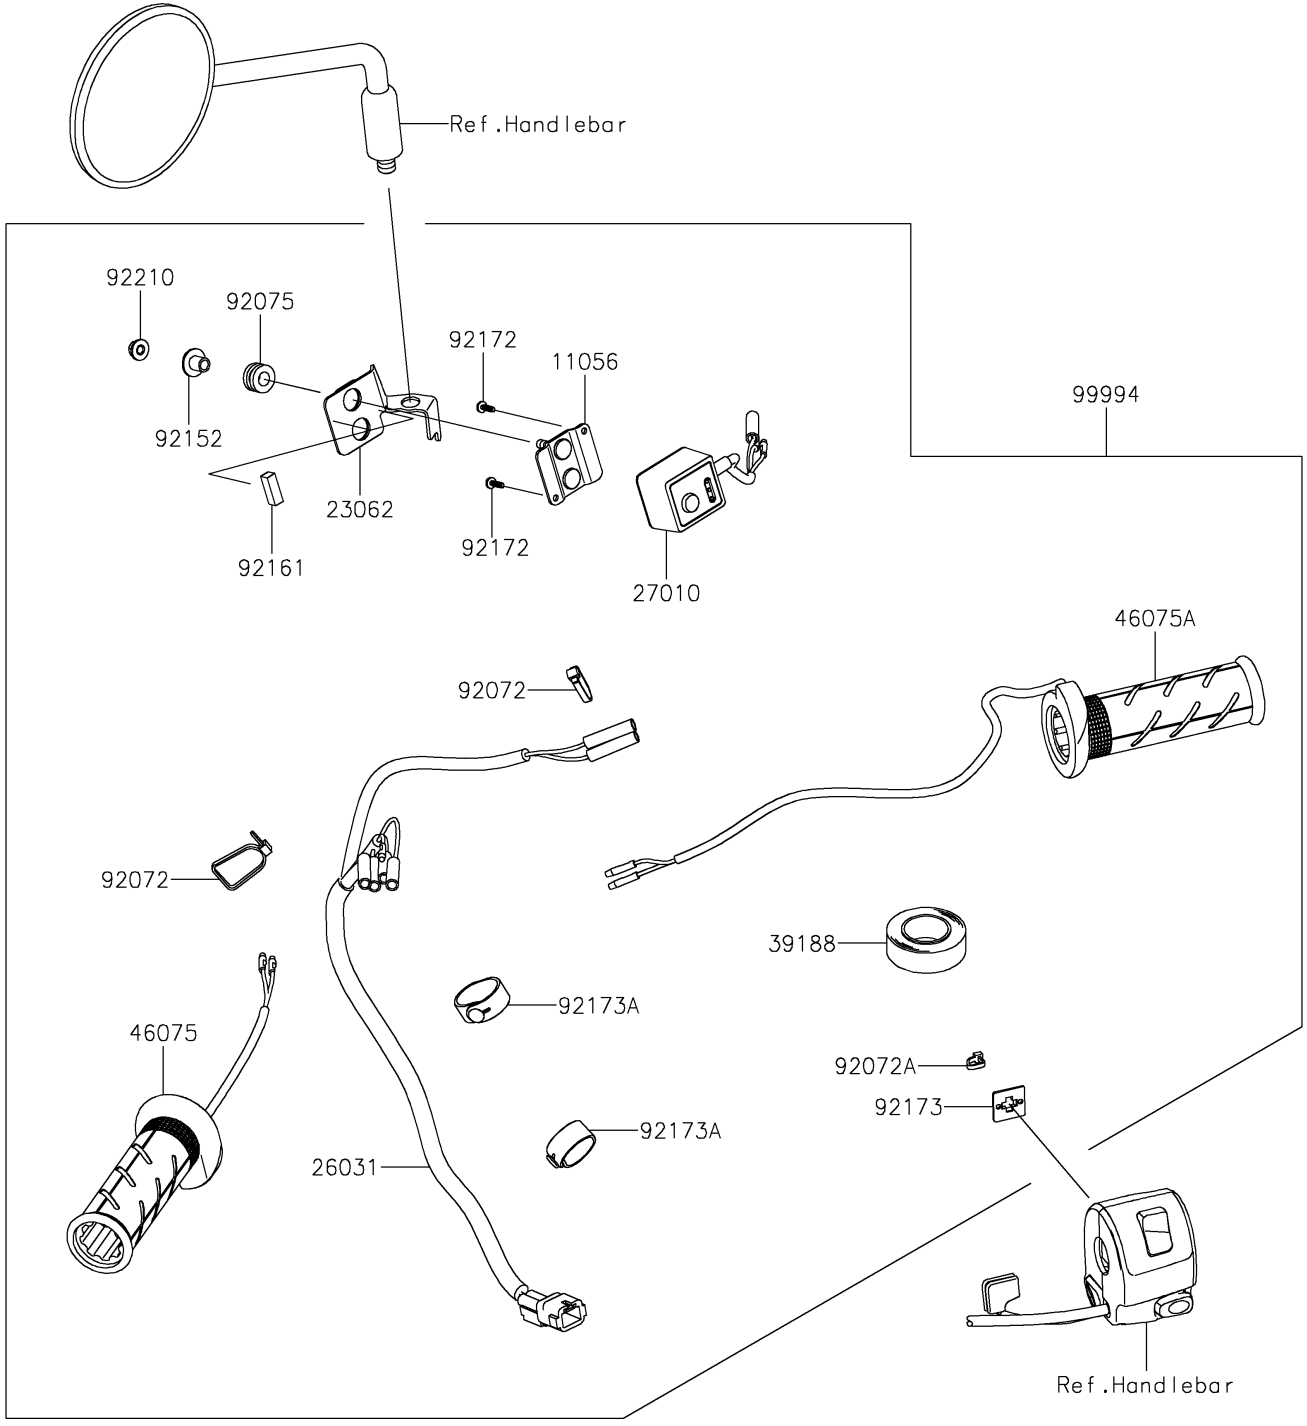

2024 KLR650 S PARTS DIAGRAM

Accessory(Grip Heater)

F2910C

2024 KLR650 S PARTS LIST

Accessory(Grip Heater)

ITEM NAME	PART NUMBER	QUANTITY
BRACKET (Ref # 11056)	11056-7296	1
BRACKET-COMP (Ref # 23062)	23062-1325	1
HARNESS (Ref # 26031)	26031-3876	1
SWITCH,HEATED-GRIP,HONDA-ACCES (Ref # 27010)	27010-0126	1
TAPE,HARNESS (Ref # 39188)	39188-0006	1
GRIP,HEATER,LH (Ref # 46075)	46075-0599	1
GRIP,HEATER,RH (Ref # 46075A)	46075-0600	1
BAND,L=152 (Ref # 92072)	92072-3874	2
BAND,L=100 (Ref # 92072A)	92072-3875	1
DAMPER (Ref # 92075)	92075-1912	2
COLLAR (Ref # 92152)	92152-0134	2
DAMPER (Ref # 92161)	92161-1756	2
SCREW,TAPPING,3X10 (Ref # 92172)	92172-0351	2
CLAMP (Ref # 92173)	92173-0812	1
CLAMP (Ref # 92173A)	92173-2194	2
NUT,FLANGED,5MM (Ref # 92210)	92210-0007	2
GRIP HEATER (Ref # 99994)	99994-1501	1