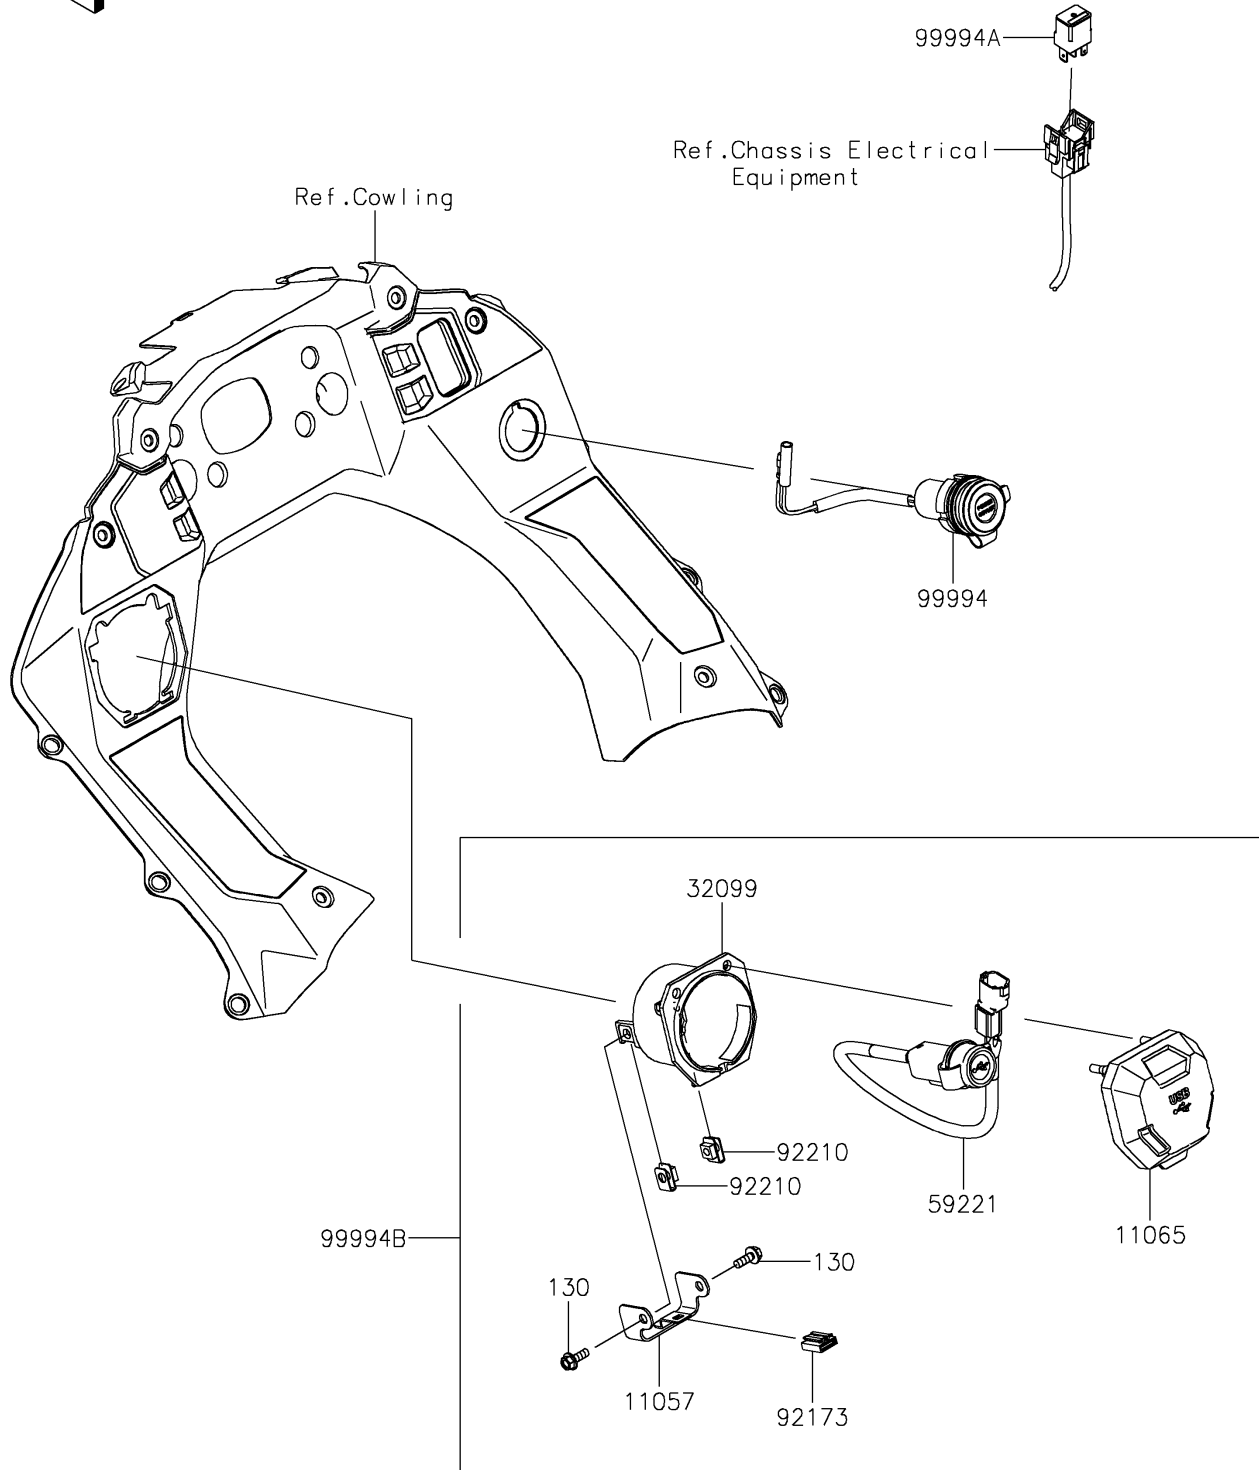

2023 KLR® 650 S PARTS DIAGRAM

Accessory(DC and USB Output)

F2910D

2023 KLR® 650 S PARTS LIST

Accessory(DC and USB Output)

ITEM NAME	PART NUMBER	QUANTITY
-----------	-------------	----------