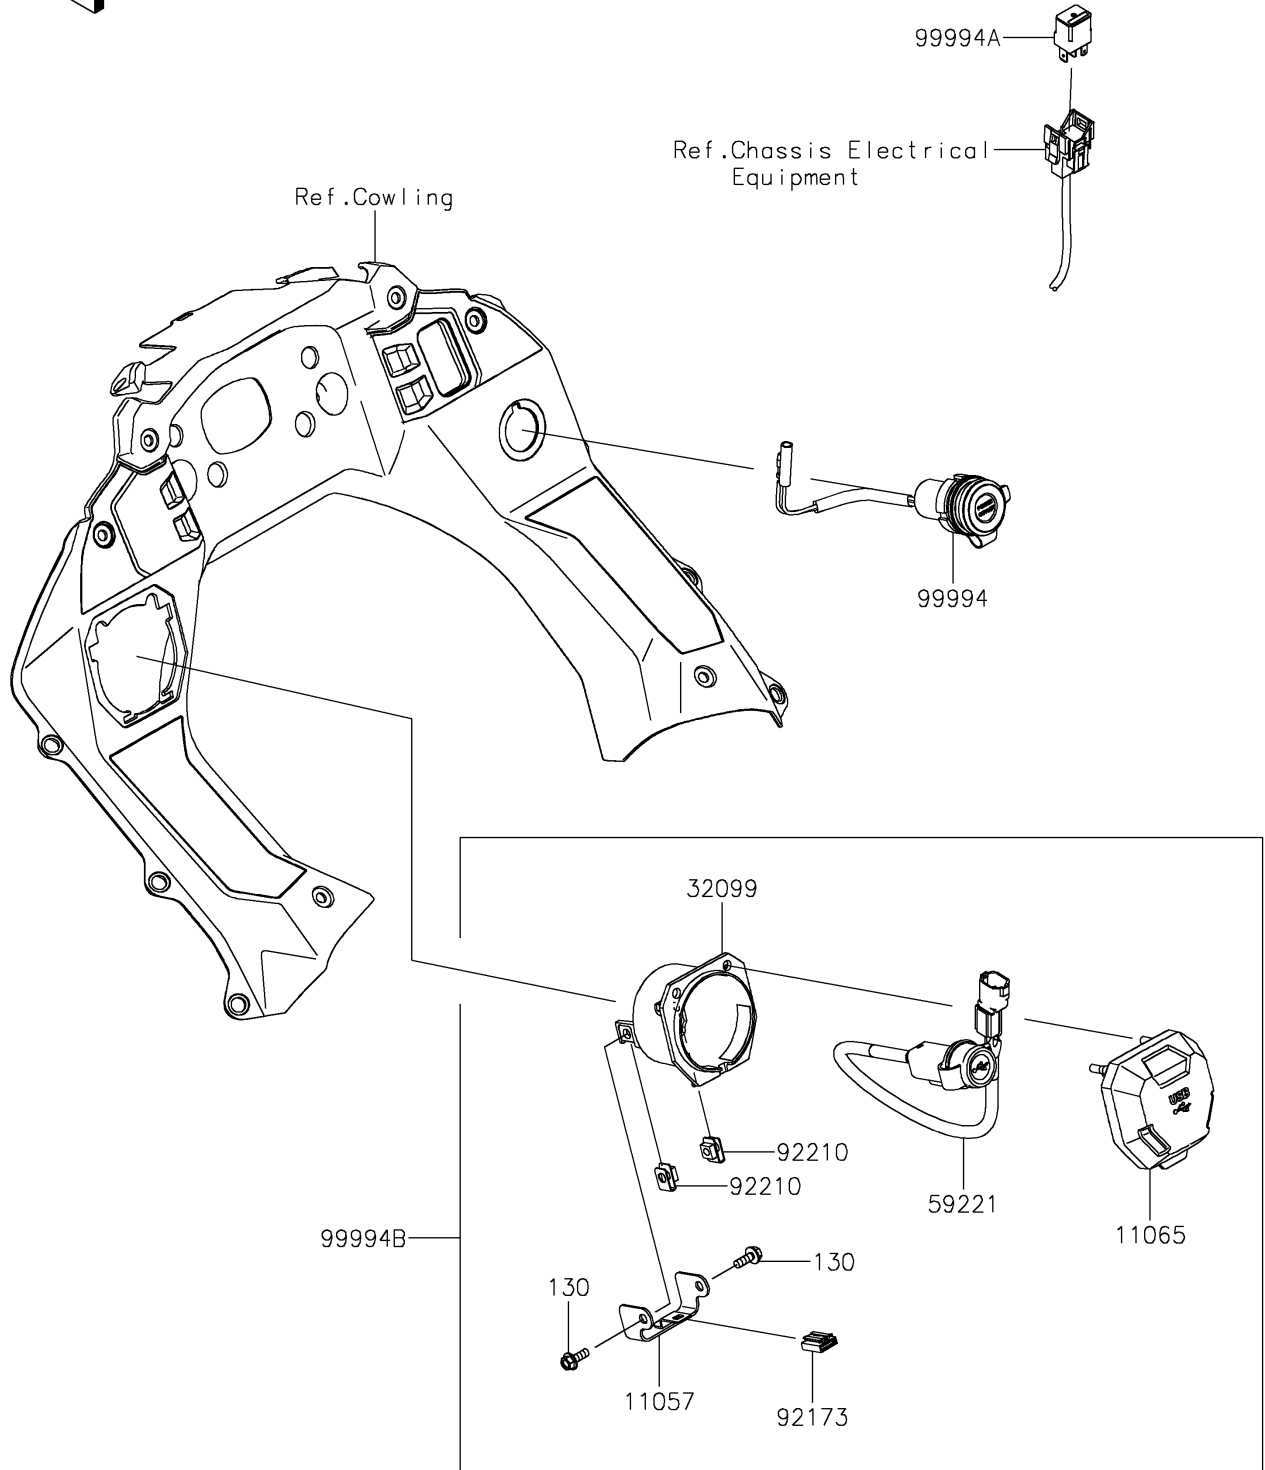

2023 KLR® 650 S PARTS DIAGRAM

Accessory(DC and USB Output)

F2910D

2023 KLR® 650 S PARTS LIST

Accessory(DC and USB Output)

ITEM NAME	PART NUMBER	QUANTITY
-----------	-------------	----------