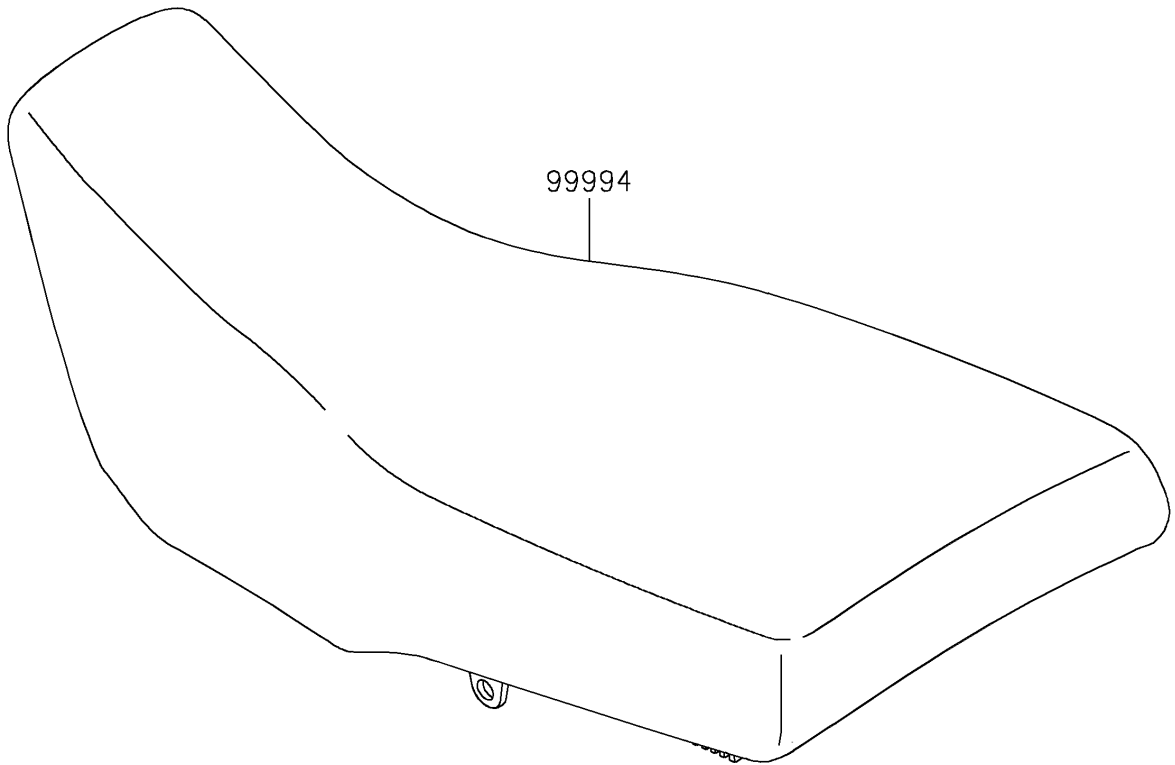

2025 KLR650 S PARTS DIAGRAM

Accessory(Seat)

F2910E

2025 KLR650 S PARTS LIST

Accessory(Seat)

ITEM NAME	PART NUMBER	QUANTITY
HIGH SEAT,BLACK+SIL (Ref # 99994)	99994-1504-64U	1