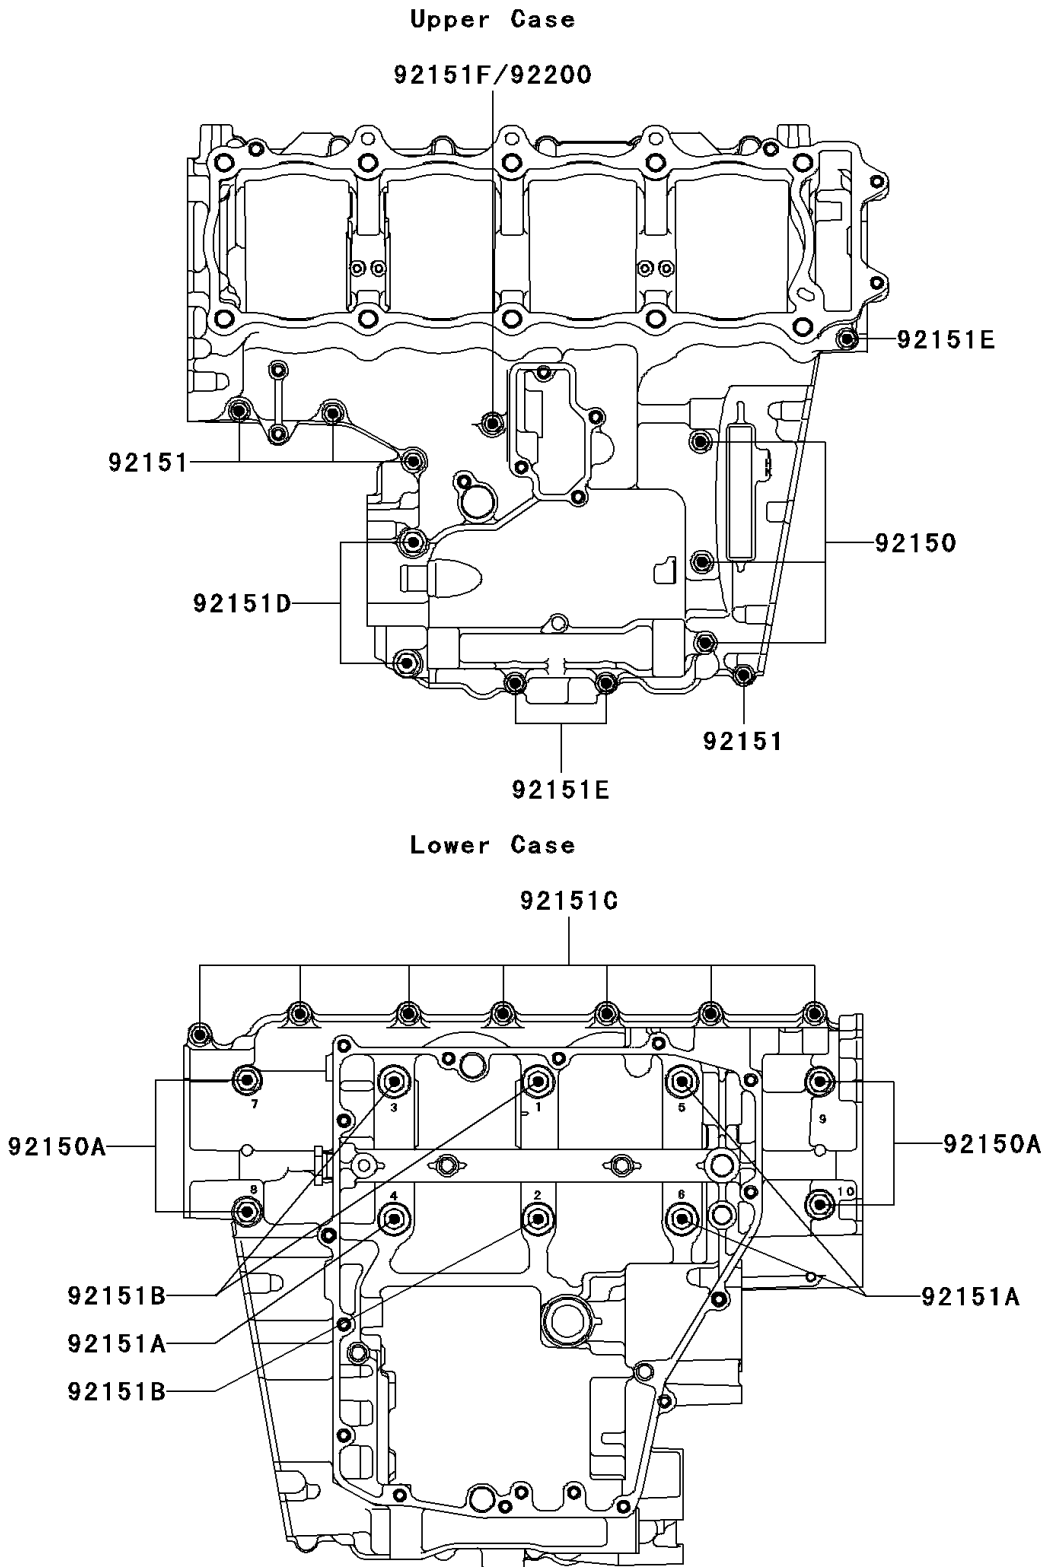

# 2000 Ninja® ZX™-12R PARTS DIAGRAM

## Crankcase Bolt Pattern

E1412

## 2000 Ninja® ZX™-12R PARTS LIST

### Crankcase Bolt Pattern

ITEM NAME	PART NUMBER	QUANTITY
BOLT,7X85 (Ref # 92150)	92150-1251	3
BOLT,8X99 (Ref # 92150A)	92150-1856	4
BOLT,7X50 (Ref # 92151)	92151-1223	4
BOLT,10X85 (Ref # 92151A)	92151-1515	3
BOLT,10X133 (Ref # 92151B)	92151-1516	3
BOLT,7X45 (Ref # 92151C)	92151-1539	7
BOLT,8X85 (Ref # 92151D)	92151-1589	2
BOLT,7X95 (Ref # 92151E)	92151-1590	3
BOLT,7X65 (Ref # 92151F)	92151-1712	1
WASHER,7.2X14X2.3 (Ref # 92200)	92200-1521	1