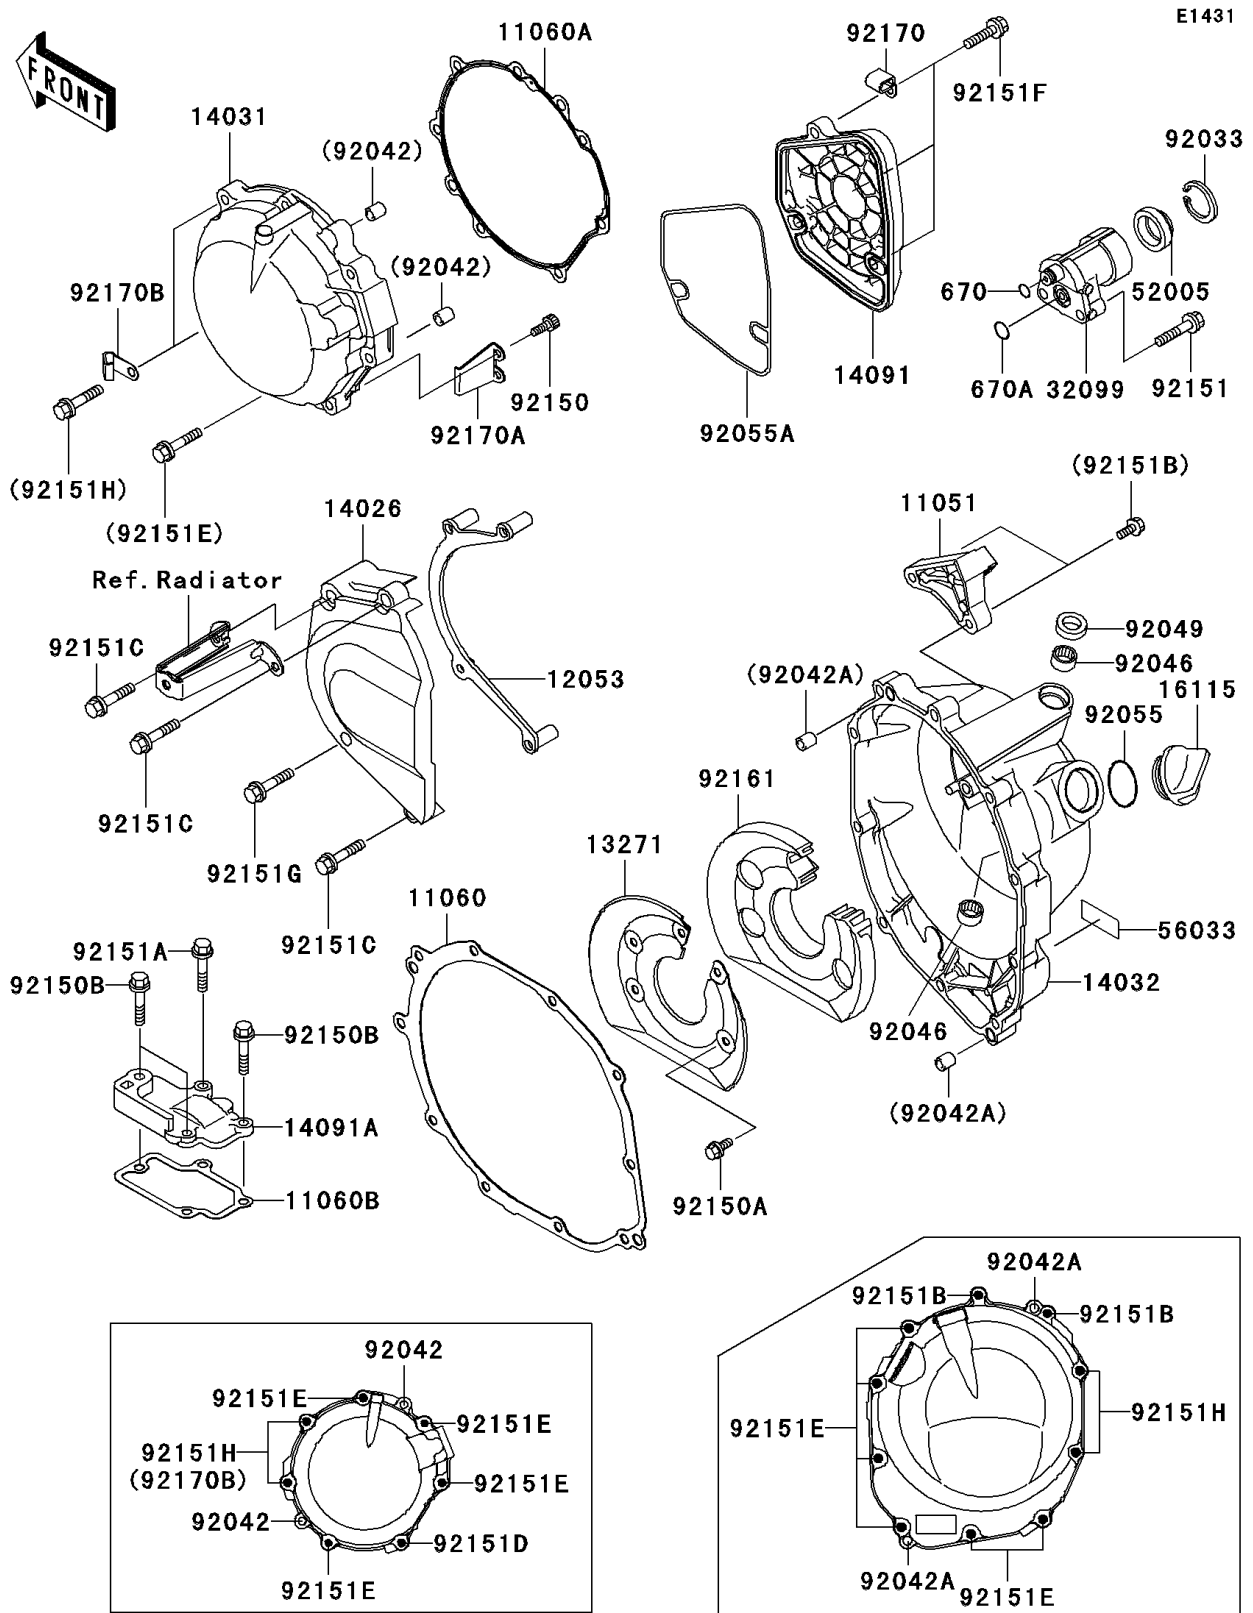

2000 Ninja® ZX™-12R PARTS DIAGRAM

Engine Cover(s)

2000 Ninja® ZX™-12R PARTS LIST

Engine Cover(s)

ITEM NAME	PART NUMBER	QUANTITY
O RING,8MM (Ref # 670)	670D1508	1
O RING,12MM (Ref # 670A)	670D2012	1
BRACKET,CABLE (Ref # 11051)	11051-1933	1
GASKET,CLUTCH COVER (Ref # 11060)	11060-1910	1
GASKET,GENERATOR COVER (Ref # 11060A)	11060-1911	1
GASKET,BREATHER COVER (Ref # 11060B)	11060-1912	1
GUIDE-CHAIN (Ref # 12053)	12053-1434	1
PLATE,SOUND ARRESTER (Ref # 13271)	13271-1229	1
COVER-CHAIN (Ref # 14026)	14026-1266	1
COVER-GENERATOR (Ref # 14031)	14031-1369	1
COVER-CLUTCH (Ref # 14032)	14032-1498	1
COVER,PULSING (Ref # 14091)	14091-1128	1
COVER,BREATHER (Ref # 14091A)	14091-1129	1
CAP-OIL FILLER (Ref # 16115)	16115-1009	1
CASE (Ref # 32099)	32099-1205	1
GAUGE (Ref # 52005)	52005-1120	1
LABEL-MANUAL,OIL CAPACITY (Ref # 56033)	56033-1203	1
RING-SNAP (Ref # 92033)	92033-1305	1
PIN,DOWEL,6.3X8X14 (Ref # 92042)	92042-007	2
PIN,DOWEL,8X22 (Ref # 92042A)	92042-044	2
BEARING-NEEDLE,HK1210 (Ref # 92046)	92046-1010	2
SEAL-OIL,CLUTCH RELEASE (Ref # 92049)	92049-1475	1
RING-O,31.7X2.4 (Ref # 92055)	92055-049	1
RING-O (Ref # 92055A)	92055-1601	1
BOLT,SOCKET,5X14 (Ref # 92150)	92150-1180	2
BOLT,5X8 (Ref # 92150A)	92150-1406	5
BOLT,6X22 (Ref # 92150B)	92150-1846	3
BOLT,6X30 (Ref # 92151)	92151-1134	2
BOLT,6X30 (Ref # 92151A)	92151-1139	1

2000 Ninja® ZX™-12R PARTS LIST

Engine Cover(s)

ITEM NAME	PART NUMBER	QUANTITY
BOLT,6X45 (Ref # 92151B)	92151-1521	2
BOLT,6X50 (Ref # 92151C)	92151-1545	3
BOLT,6X25 (Ref # 92151D)	92151-1546	1
BOLT,6X30 (Ref # 92151E)	92151-1547	10
BOLT,6X25 (Ref # 92151F)	92151-1556	3
BOLT (Ref # 92151G)	92151-1773	1
BOLT,6X30 (Ref # 92151H)	92151-1883	4
DAMPER,SOUND ARRESTER (Ref # 92161)	92161-1056	1
CLAMP (Ref # 92170)	92170-1577	1
CLAMP (Ref # 92170A)	92170-1894	1
CLAMP,HARNESS (Ref # 92170B)	92170-1900	2