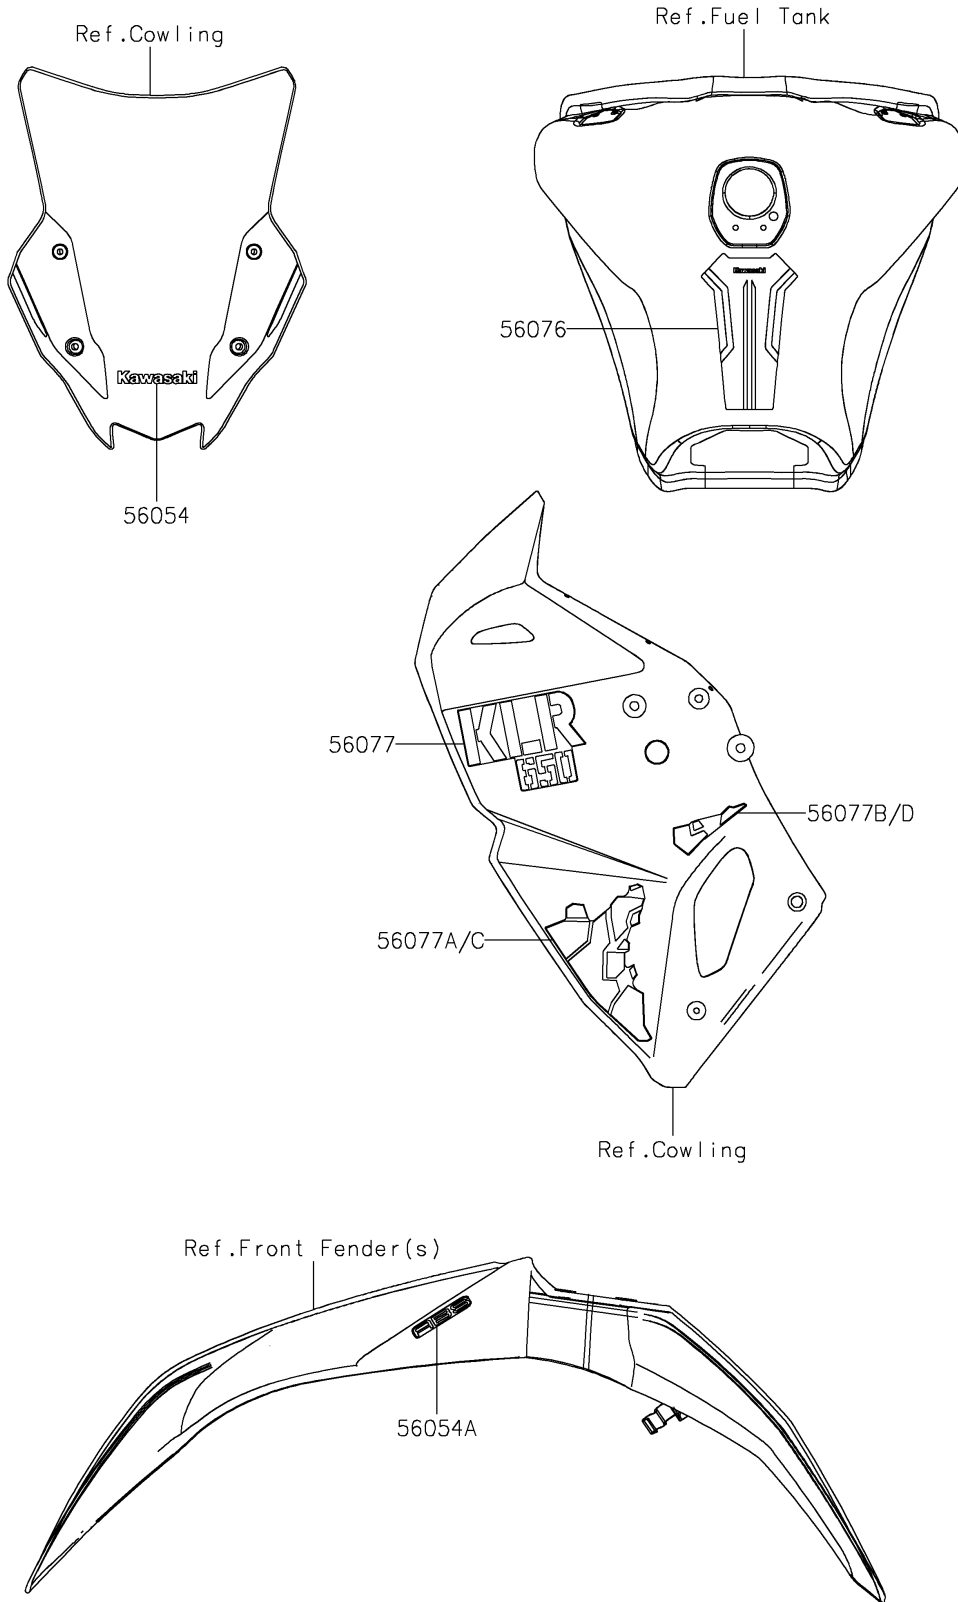

2025 KLR650 Adventure ABS PARTS DIAGRAM

Decals(Blue)(HRFAN-HSFNL)(CA,US)

F2861A

2025 KLR650 Adventure ABS PARTS LIST

Decals(Blue)(HRFAN-HSFNL)(CA,US)

ITEM NAME	PART NUMBER	QUANTITY
MARK,WINDSHIELD,KAWASAKI (Ref # 56054)	56054-2177	1
MARK,FR FENDER,ABS (Ref # 56054A)	56054-2917	2
PATTERN,FUEL TANK (Ref # 56076)	56076-2404	1
PATTERN,SHROUD,UPP (Ref # 56077)	56077-0694	2
PATTERN,SHROUD,LWR,FR,LH (Ref # 56077A)	56077-0695	1
PATTERN,SHROUD,LWR,RR,LH (Ref # 56077B)	56077-0696	1
PATTERN,SHROUD,LWR,FR,RH (Ref # 56077C)	56077-0698	1
PATTERN,SHROUD,LWR,RR,RH (Ref # 56077D)	56077-0699	1