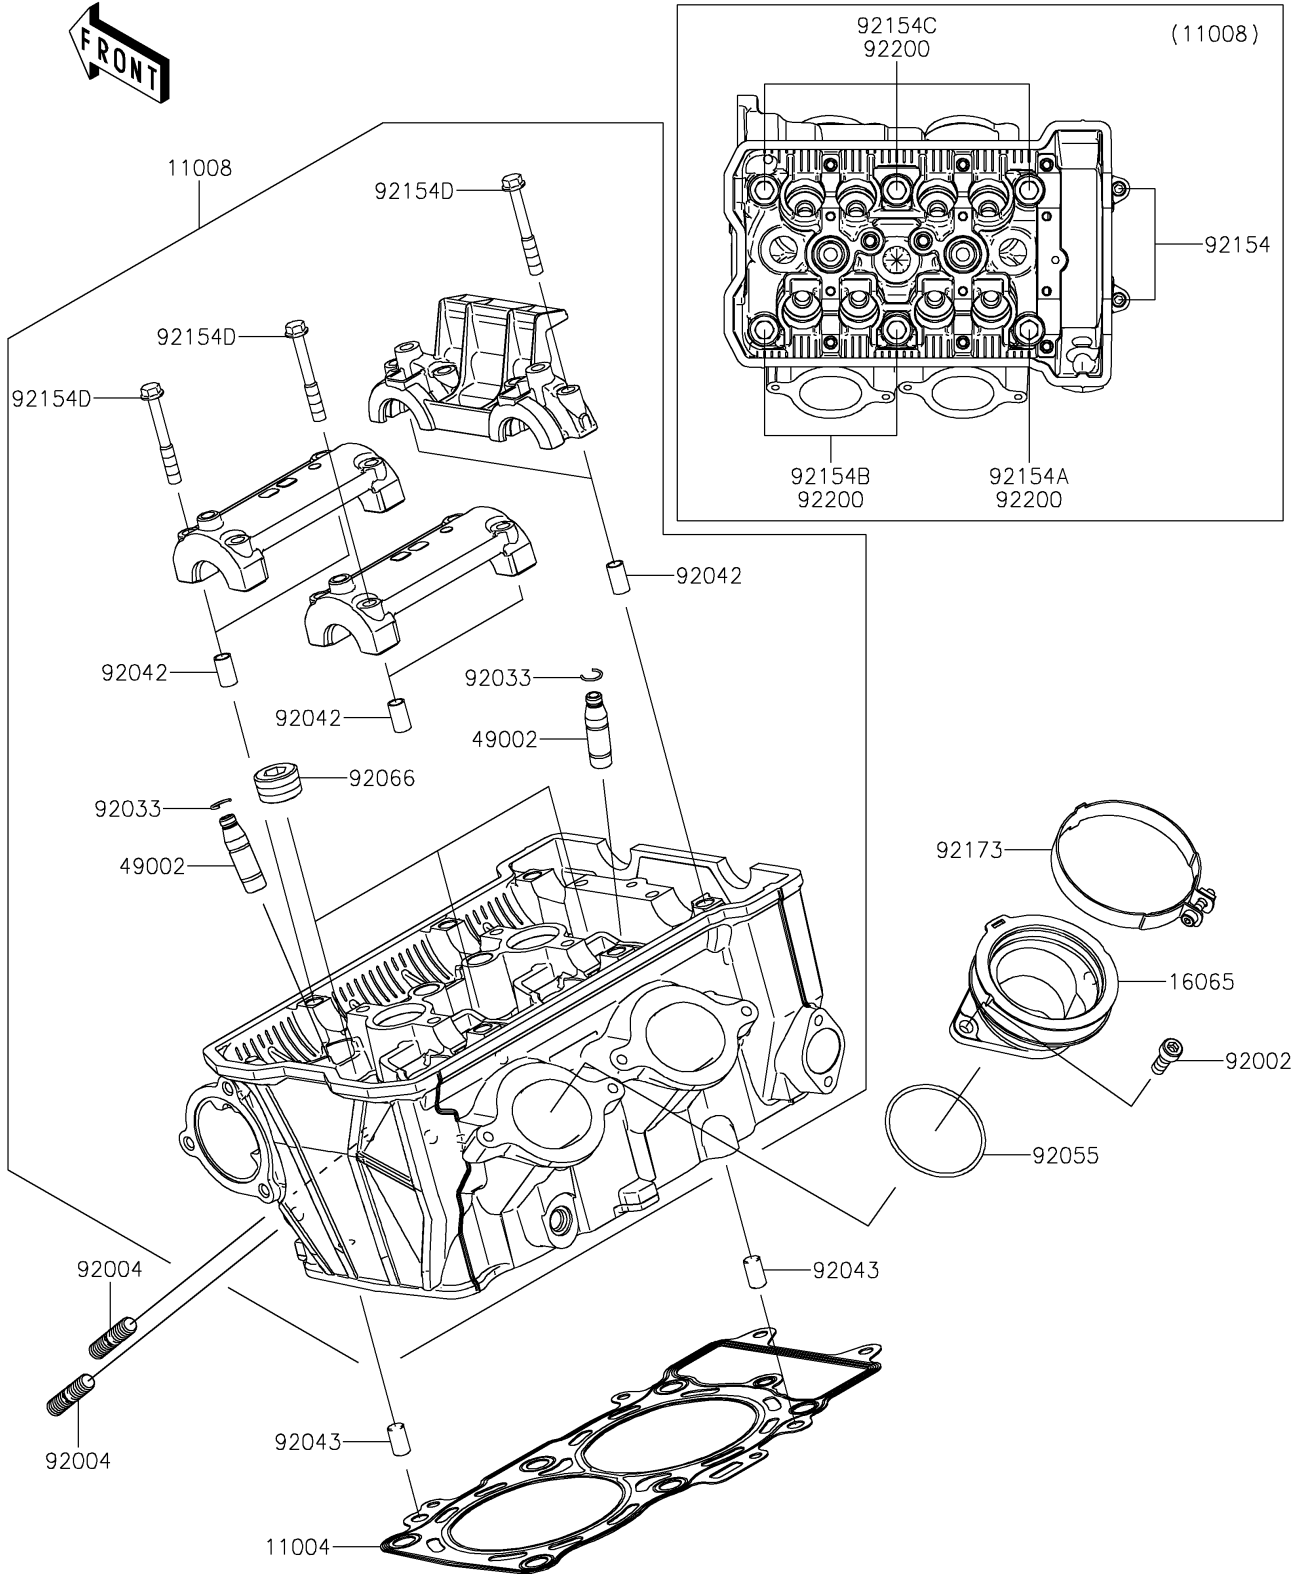

2025 Z650 PARTS DIAGRAM

Cylinder Head

E1111

2025 Z650 PARTS LIST

Cylinder Head

ITEM NAME	PART NUMBER	QUANTITY
GASKET-HEAD (Ref # 11004)	11004-0763	1
HEAD-COMP-CYLINDER (Ref # 11008)	11008-0976	1
HOLDER-CARBURETOR (Ref # 16065)	16065-0131	2
GUIDE-VALVE (Ref # 49002)	49002-0039	8
BOLT,6X16 (Ref # 92002)	92002-1143	4
STUD,8X22 (Ref # 92004)	92004-0025	4
RING-SNAP (Ref # 92033)	92033-1247	8
PIN,DOWEL,6.3X8X14 (Ref # 92042)	92042-007	6
PIN,8X14 (Ref # 92043)	92043-1567	2
RING-O,47X1.9 (Ref # 92055)	92055-1600	2
PLUG,PT1/2X12.5 (Ref # 92066)	92066-0002	3
BOLT,SOCKET,6X30 (Ref # 92154)	92154-0116	2
BOLT,FLANGED,10X100 (Ref # 92154A)	92154-2363	1
BOLT,FLANGED,10X158 (Ref # 92154B)	92154-2364	2
BOLT,FLANGED,10X176 (Ref # 92154C)	92154-2365	3
BOLT,FLANGED,6X45 (Ref # 92154D)	92154-3737	12
CLAMP (Ref # 92173)	92173-0239	2
WASHER,10.5X19X2.3 (Ref # 92200)	92200-0257	6