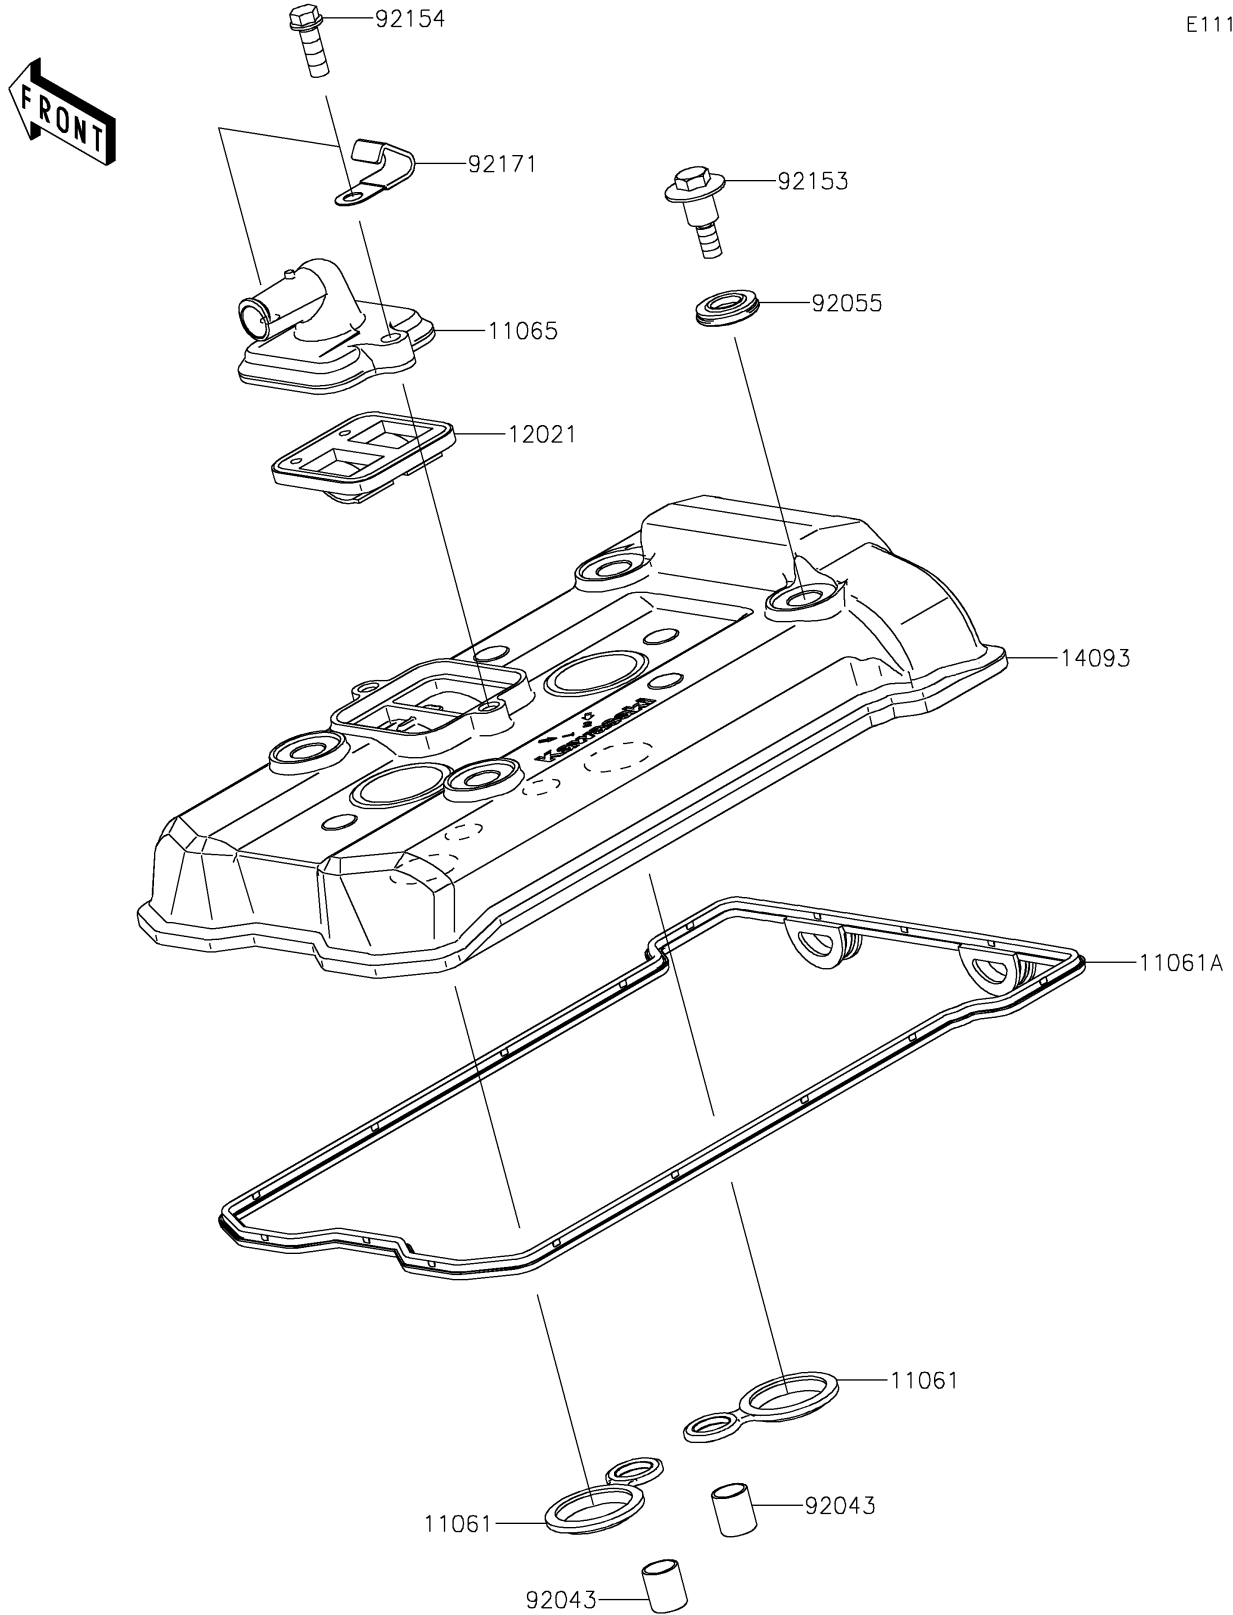

# 2023 Z650 PARTS DIAGRAM

## Cylinder Head Cover

E1112

### Cylinder Head Cover

ITEM NAME	PART NUMBER	QUANTITY
GASKET,SPARK PLUG HOLE (Ref # 11061)	11061-0105	2
GASKET,HEAD COVER (Ref # 11061A)	11061-1184	1
CAP (Ref # 11065)	11065-1320	1
VALVE-ASSY-REED (Ref # 12021)	12021-0708	1
COVER,HEAD (Ref # 14093)	14093-0501	1
PIN,10.1X12X14 (Ref # 92043)	92043-4009	2
RING-O (Ref # 92055)	92055-0187	4
BOLT,HEAD COVER (Ref # 92153)	92153-0793	4
BOLT,FLANGED,6X18 (Ref # 92154)	92154-1775	2
CLAMP (Ref # 92171)	92171-0813	1