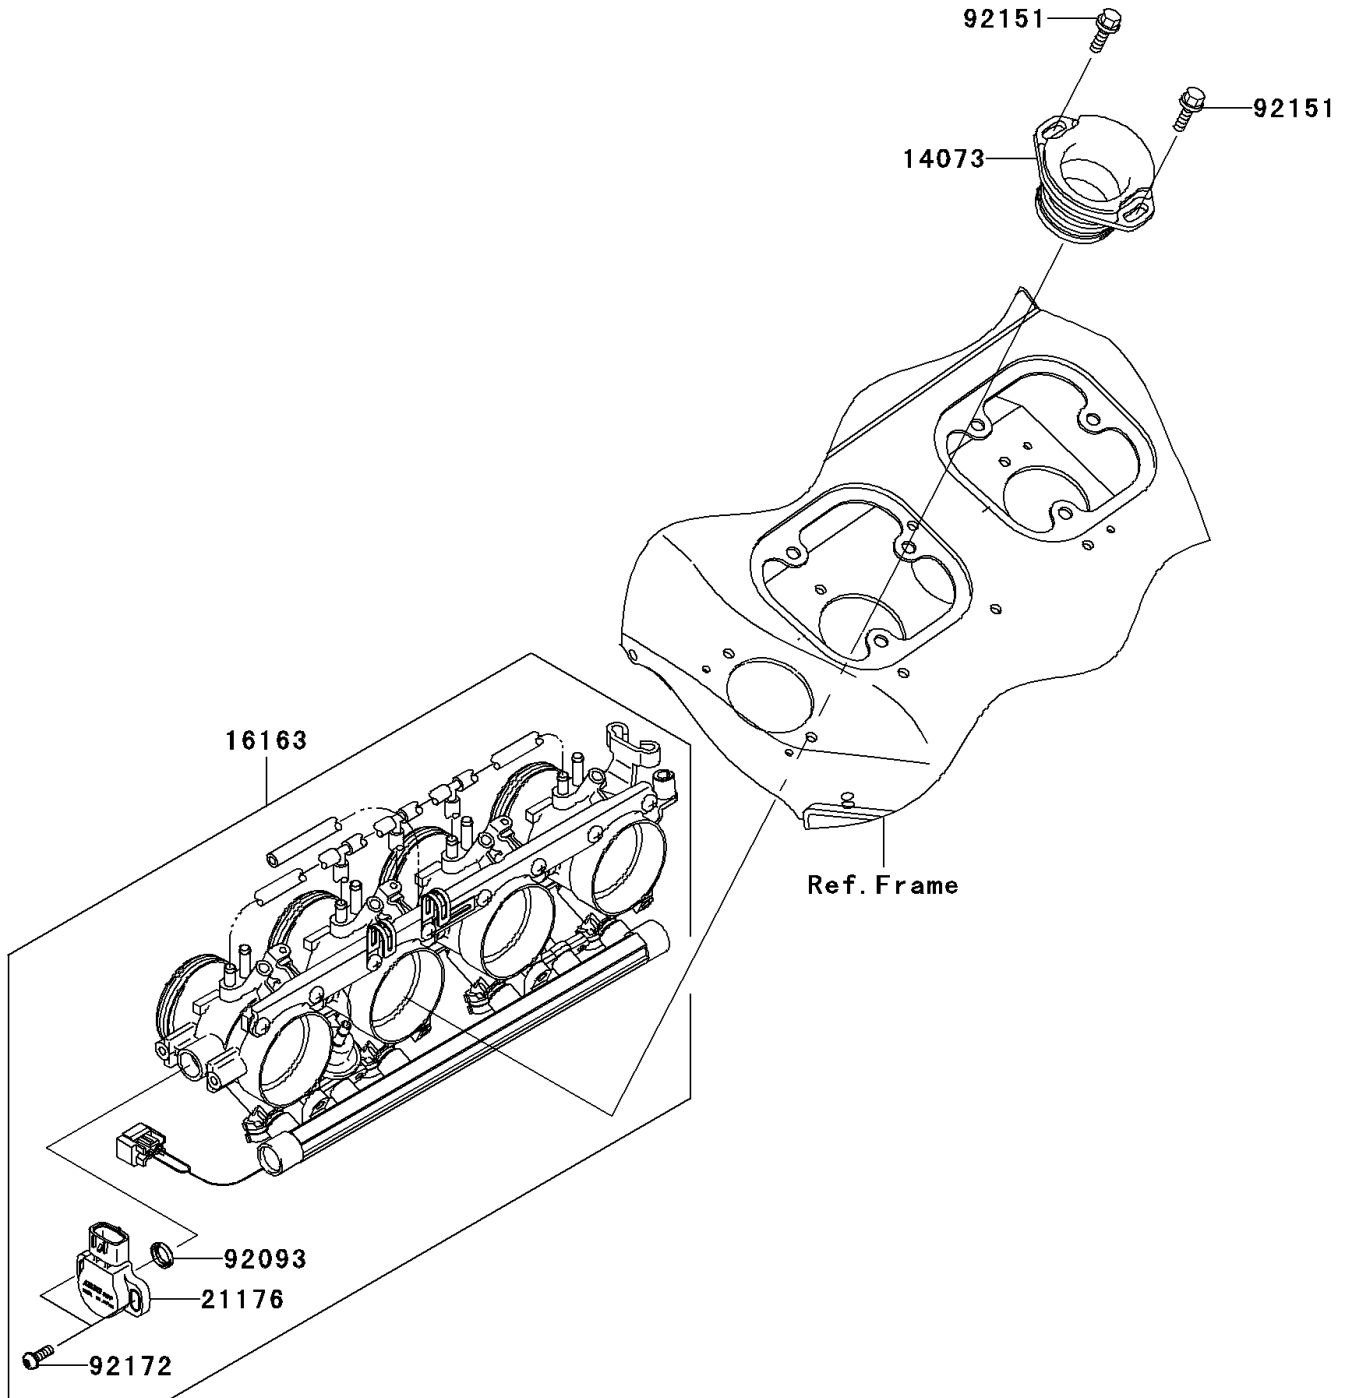

2000 Ninja® ZX™-12R PARTS DIAGRAM

Throttle

E1510

2000 Ninja® ZX™-12R PARTS LIST

Throttle

ITEM NAME	PART NUMBER	QUANTITY
DUCT,FUNNEL (Ref # 14073)	14073-1746	4
THROTTLE-ASSY (Ref # 16163)	16163-1104	1
SENSOR (Ref # 21176)	21176-1083	1
SEAL (Ref # 92093)	92093-0064	1
BOLT,6X22 (Ref # 92151)	92151-1236	8
SCREW (Ref # 92172)	92172-0255	2