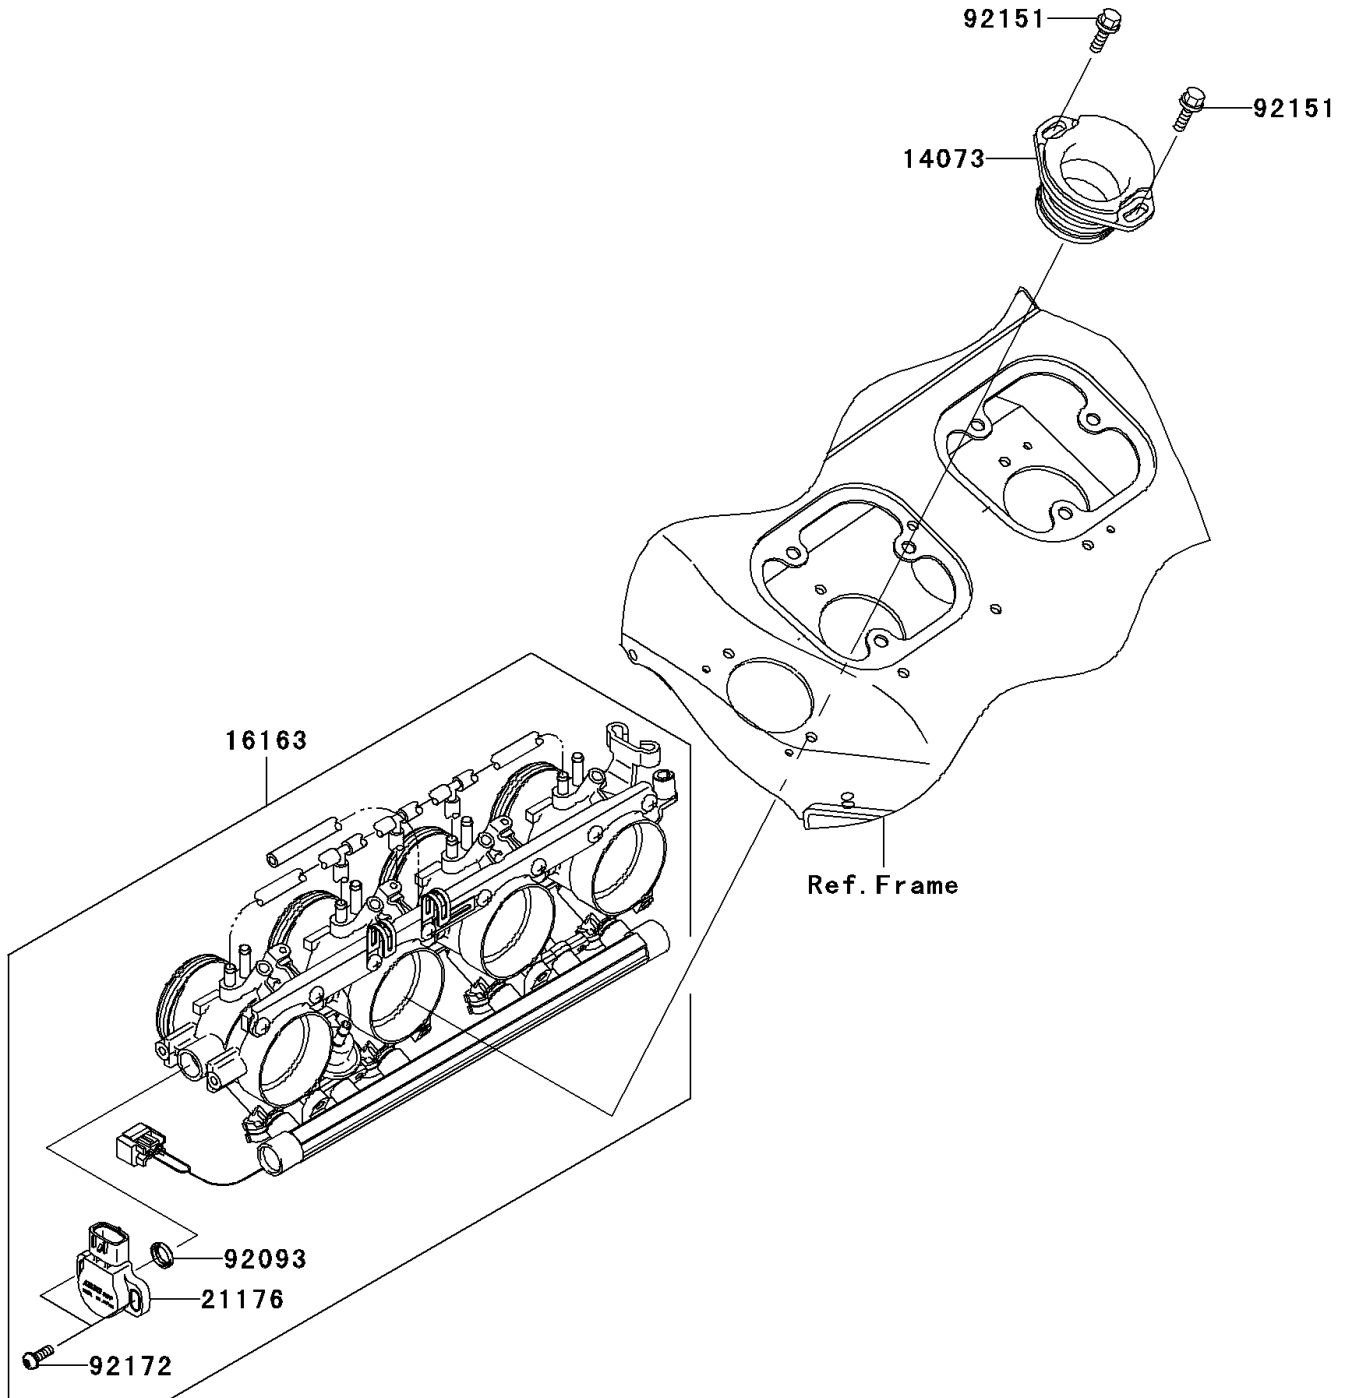

2000 Ninja[®] ZX[™]-12R PARTS DIAGRAM

Throttle

E1510

2000 Ninja® ZX™-12R PARTS LIST

Throttle

ITEM NAME	PART NUMBER	QUANTITY
DUCT,FUNNEL (Ref # 14073)	14073-1746	4
THROTTLE-ASSY (Ref # 16163)	16163-1104	1
SENSOR (Ref # 21176)	21176-1083	1
SEAL (Ref # 92093)	92093-0064	1
BOLT,6X22 (Ref # 92151)	92151-1236	8
SCREW (Ref # 92172)	92172-0255	2