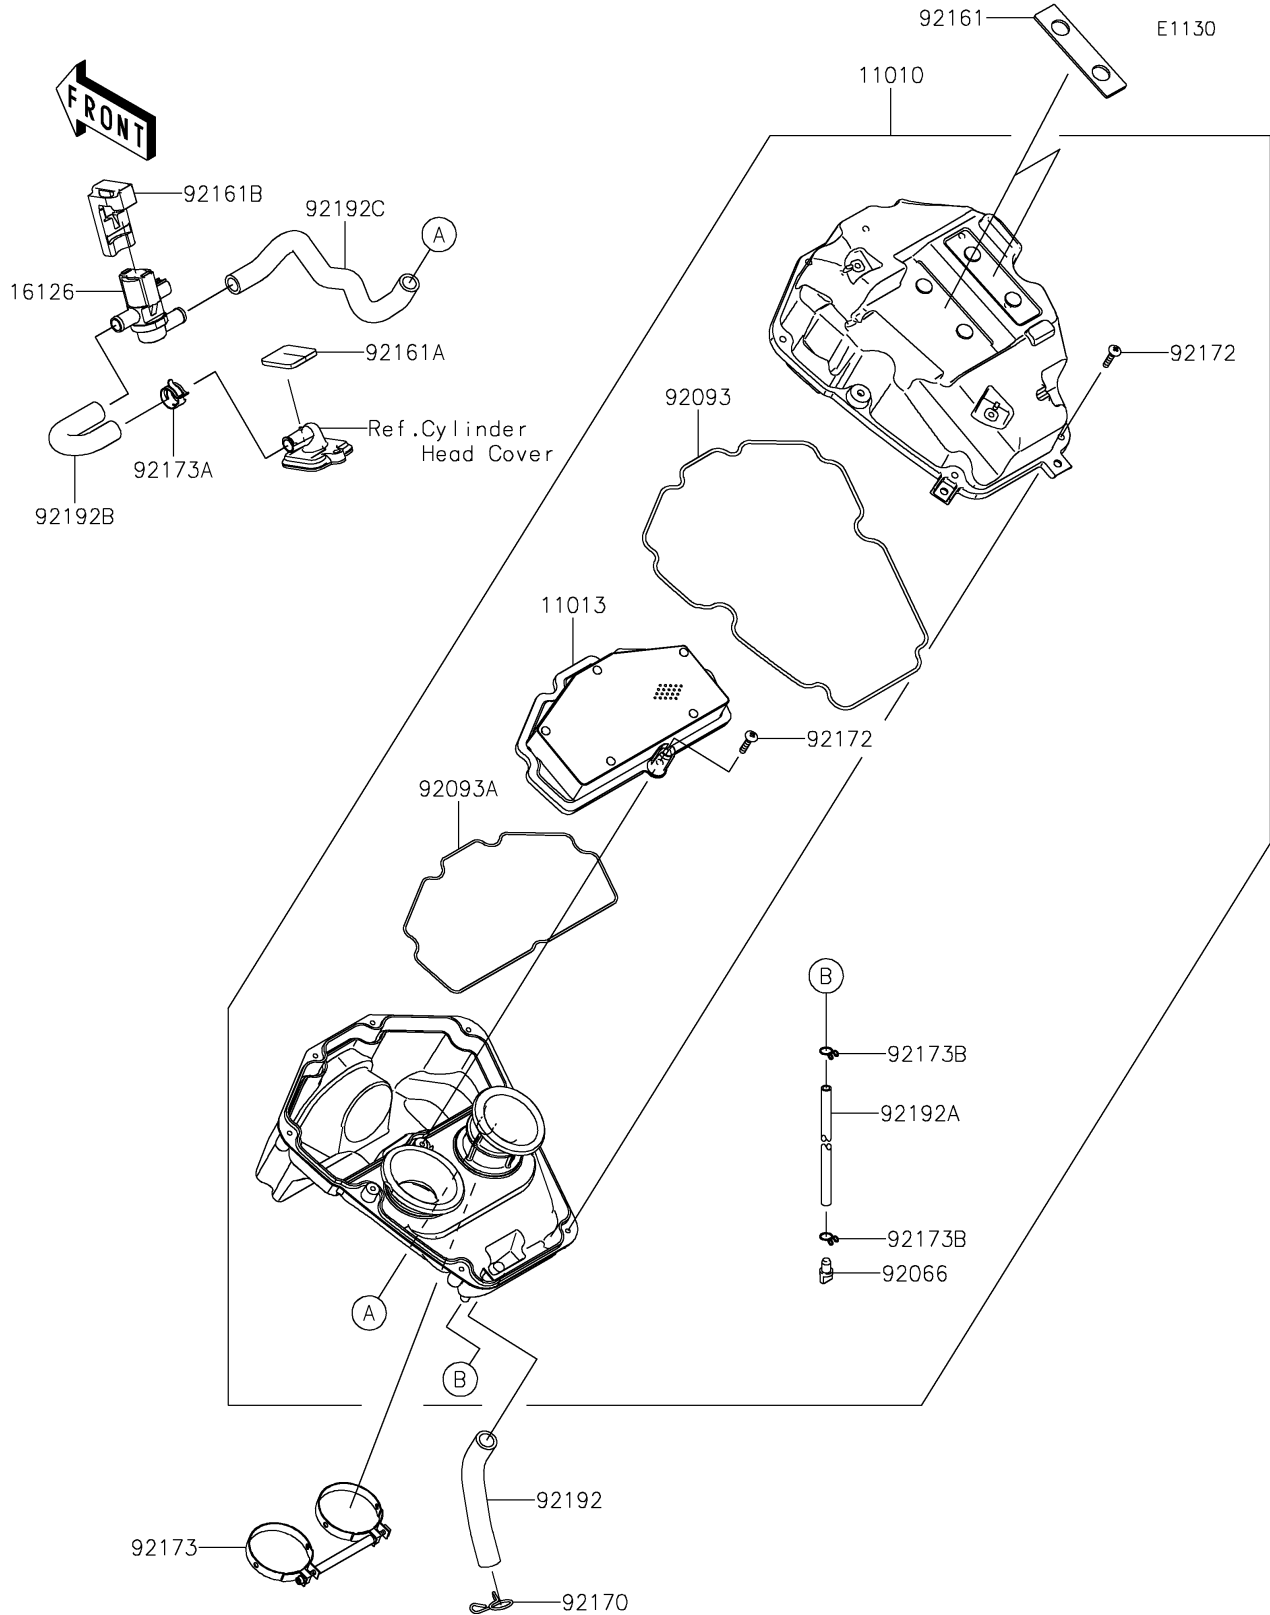

# 2024 Z650 PARTS DIAGRAM

## 2024 Z650 PARTS LIST

### Air Cleaner

ITEM NAME	PART NUMBER	QUANTITY
FILTER-ASSY-AIR (Ref # 11010)	11010-0950	1
ELEMENT-AIR FILTER (Ref # 11013)	11013-0745	1
VALVE,AIR SWITCHING (Ref # 16126)	16126-0743	1
PLUG,DRAIN (Ref # 92066)	92066-0782	1
SEAL (Ref # 92093)	92093-0610	1
SEAL,ELEMENT (Ref # 92093A)	92093-0611	1
DAMPER (Ref # 92161)	92161-1428	2
DAMPER (Ref # 92161A)	92161-1899	1
DAMPER (Ref # 92161B)	92161-1933	1
CLAMP (Ref # 92170)	92170-1017	1
SCREW,5X25 (Ref # 92172)	92172-0891	9
CLAMP (Ref # 92173)	92173-1698	1
CLAMP (Ref # 92173A)	92173-2344	1
CLAMP,10MM (Ref # 92173B)	92173-2400	2
TUBE,BREATHER (Ref # 92192)	92192-0958	1
TUBE,DRAIN,L=245 (Ref # 92192A)	92192-1380	1
TUBE,ASV-HEAD (Ref # 92192B)	92192-1698	1
TUBE,A/C-ASV (Ref # 92192C)	92192-1699	1