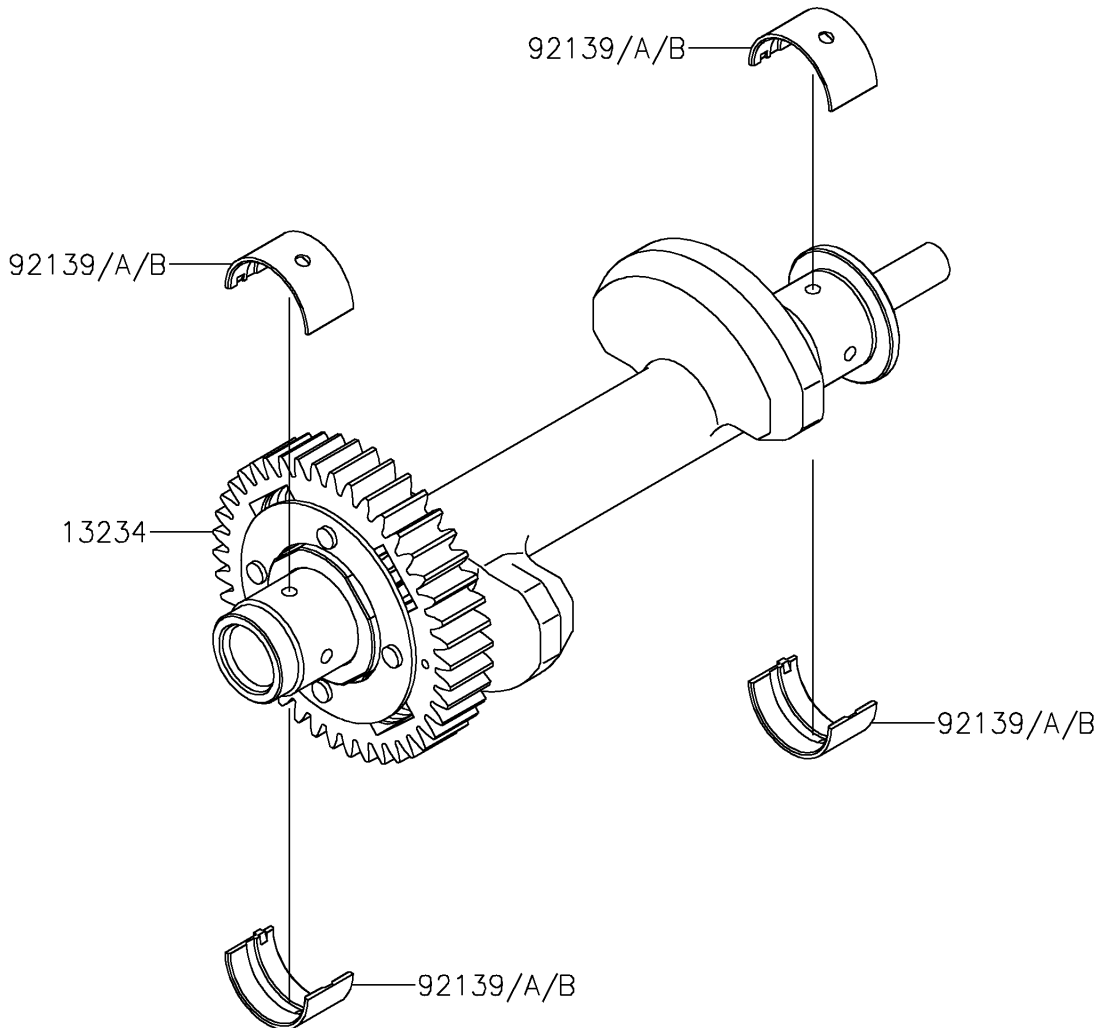

2024 Z650 PARTS DIAGRAM

Balancer

E1323

2024 Z650 PARTS LIST

Balancer

ITEM NAME	PART NUMBER	QUANTITY
SHAFT-COMP,BALANCER (Ref # 13234)	13234-0602	1
BUSHING,BALANCER,BLUE (Ref # 92139)	92139-0117	4
BUSHING,BALANCER,BLACK (Ref # 92139A)	92139-0118	AR
BUSHING,BALANCER,BROWN (Ref # 92139B)	92139-0119	AR