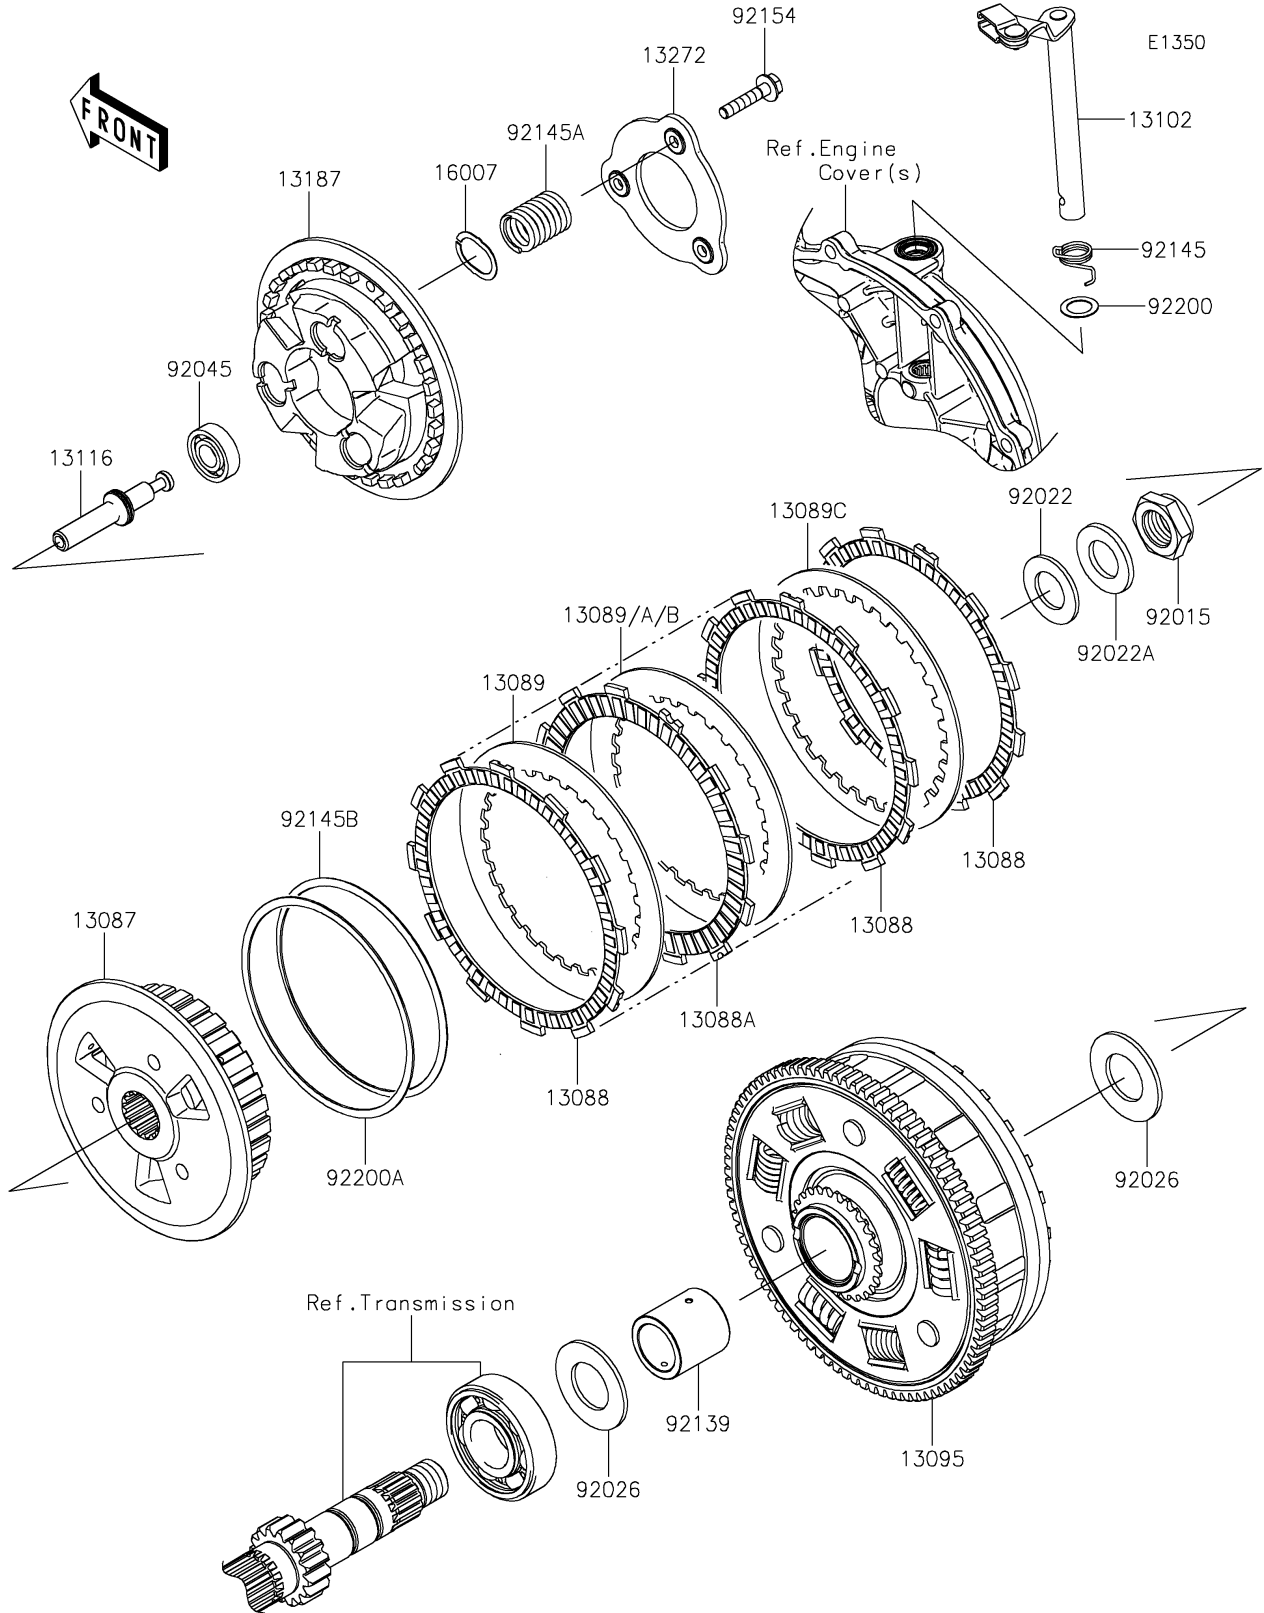

2025 Z650 PARTS DIAGRAM

Clutch

2025 Z650 PARTS LIST

Clutch

ITEM NAME	PART NUMBER	QUANTITY
HUB-CLUTCH (Ref # 13087)	13087-0581	1
PLATE-FRICTION (Ref # 13088)	13088-0557	3
PLATE-FRICTION (Ref # 13088A)	13088-0566	4
PLATE-CLUTCH,T=2.0 (Ref # 13089)	13089-0021	5
PLATE-CLUTCH,T=1.6 (Ref # 13089A)	13089-0038	AR
PLATE-CLUTCH,T=2.3 (Ref # 13089B)	13089-0039	AR
PLATE-CLUTCH (Ref # 13089C)	13089-0558	1
HOUSING-COMP-CLUTCH (Ref # 13095)	13095-0585	1
RELEASE-COMP-CLUTCH (Ref # 13102)	13102-0070	1
ROD-PUSH (Ref # 13116)	13116-0734	1
PLATE-CLUTCH OPERATING (Ref # 13187)	13187-0029	1
PLATE (Ref # 13272)	13272-1303	1
SEAT-SPRING (Ref # 16007)	16007-0736	3
NUT,20MM (Ref # 92015)	92015-1555	1
WASHER,20.3X36X2.3 (Ref # 92022)	92022-1116	1
WASHER,20.3X36X3.7 (Ref # 92022A)	92022-1868	1
SPACER,25.5X47X2.5 (Ref # 92026)	92026-0716	2
BEARING-BALL,6001C3ML01 (Ref # 92045)	92045-1235	1
BUSHING (Ref # 92139)	92139-0710	1
SPRING,CLUTCH RELEASE (Ref # 92145)	92145-0897	1
SPRING (Ref # 92145A)	92145-1732	3
SPRING (Ref # 92145B)	92145-1765	1
BOLT,UPSET,6X30 (Ref # 92154)	92154-0997	3
WASHER,12X18.5X0.5 (Ref # 92200)	92200-1487	1
WASHER,T=1.0 (Ref # 92200A)	92200-1579	1