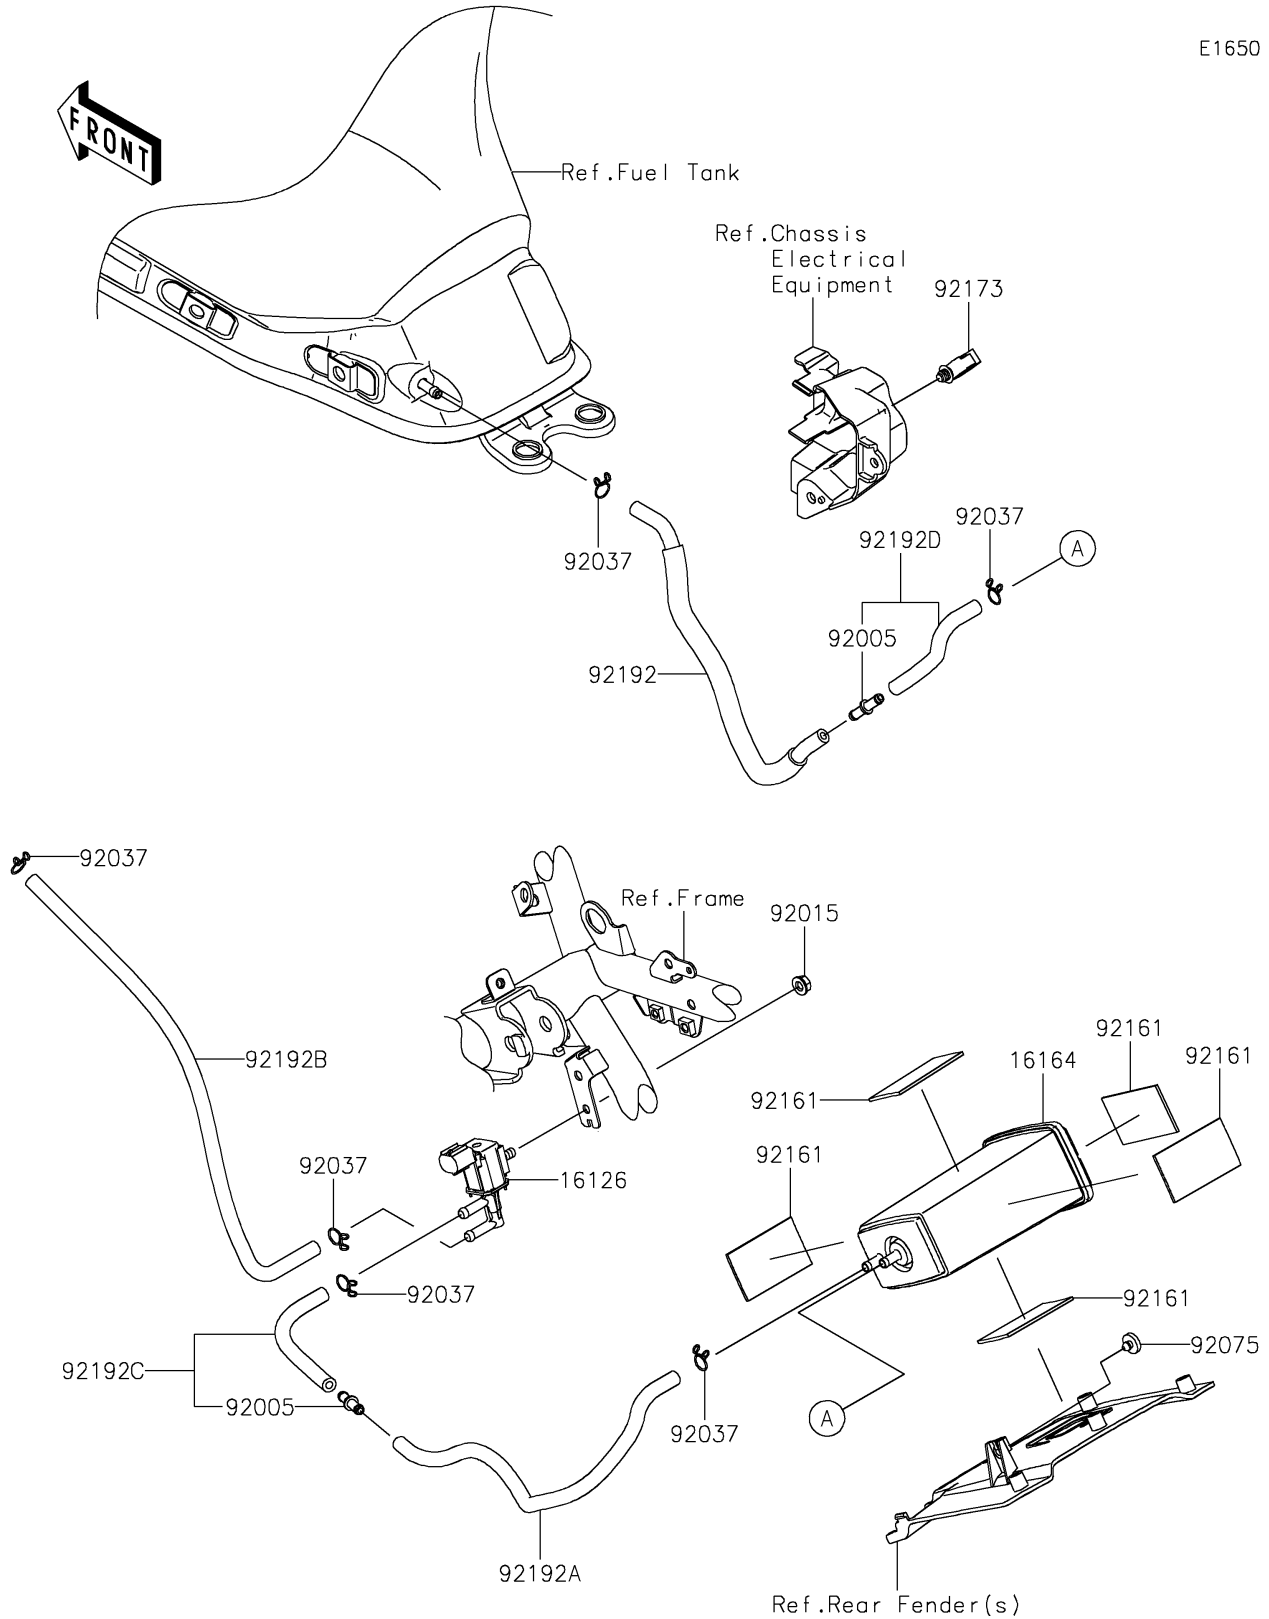

# 2024 Z650 PARTS DIAGRAM

## Fuel Evaporative System(CA)

E1650

## 2024 Z650 PARTS LIST

Fuel Evaporative System(CA)

ITEM NAME	PART NUMBER	QUANTITY
VALVE,SOLENOID (Ref # 16126)	16126-0705	1
CANISTER (Ref # 16164)	16164-0012	1
FITTING (Ref # 92005)	92005-0721	2
NUT,FLANGED,6MM (Ref # 92015)	92015-1367	1
CLAMP,TUBE (Ref # 92037)	92037-147	6
DAMPER,BOOST SENSOR (Ref # 92075)	92075-2113	1
DAMPER (Ref # 92161)	92161-1883	5
CLAMP,HOLDER CLIP (Ref # 92173)	92173-0868	1
TUBE,TANK-FITTING (Ref # 92192)	92192-1659	1
TUBE,CANISTER-FITTING (Ref # 92192A)	92192-1660	1
TUBE,VALVE-THROTTLE BODY (Ref # 92192B)	92192-1661	1
TUBE,VALVE-FITTING (Ref # 92192C)	92192-1700	1
TUBE,CANISTER-FITTING (Ref # 92192D)	92192-1701	1