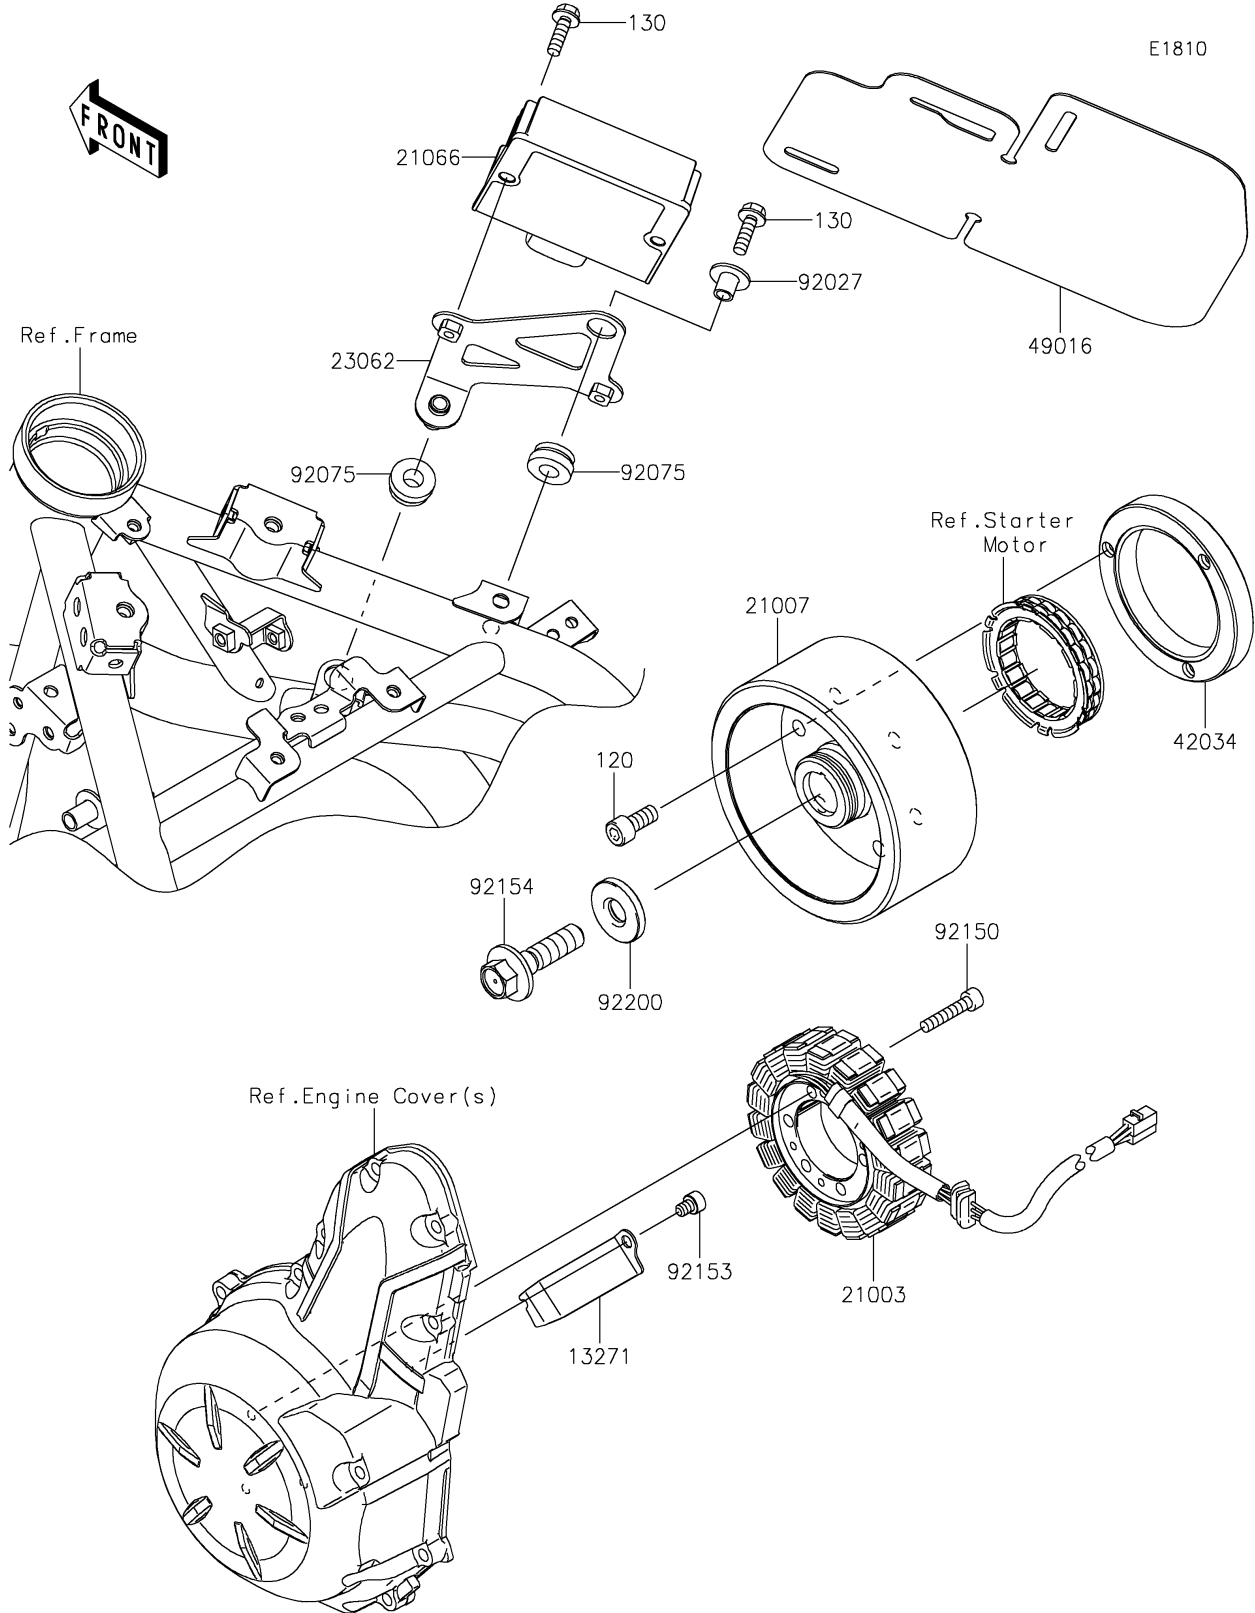

2023 Z650 PARTS DIAGRAM

Generator

2023 Z650 PARTS LIST

Generator

ITEM NAME	PART NUMBER	QUANTITY
PLATE (Ref # 13271)	13271-0952	1
STATOR (Ref # 21003)	21003-0206	1
ROTOR (Ref # 21007)	21007-0601	1
REGULATOR-VOLTAGE (Ref # 21066)	21066-0750	1
BRACKET-COMP,REGULATOR (Ref # 23062)	23062-0870	1
COUPLING (Ref # 42034)	42034-1143	1
COVER-SEAL (Ref # 49016)	49016-0680	1
COLLAR,FLANGED,L=12.1,BLACK (Ref # 92027)	92027-1651	1
DAMPER (Ref # 92075)	92075-277	2
BOLT,SOCKET,6X30 (Ref # 92150)	92150-1433	3
BOLT,SOCKET,6X8 (Ref # 92153)	92153-1414	1
BOLT,FLANGED,12X45 (Ref # 92154)	92154-1812	1
WASHER,12X33X5 (Ref # 92200)	92200-0220	1
BOLT-SOCKET,8X18 (Ref # 120)	120CA0818	3
BOLT-FLANGED,6X20 (Ref # 130)	130BA0620	3