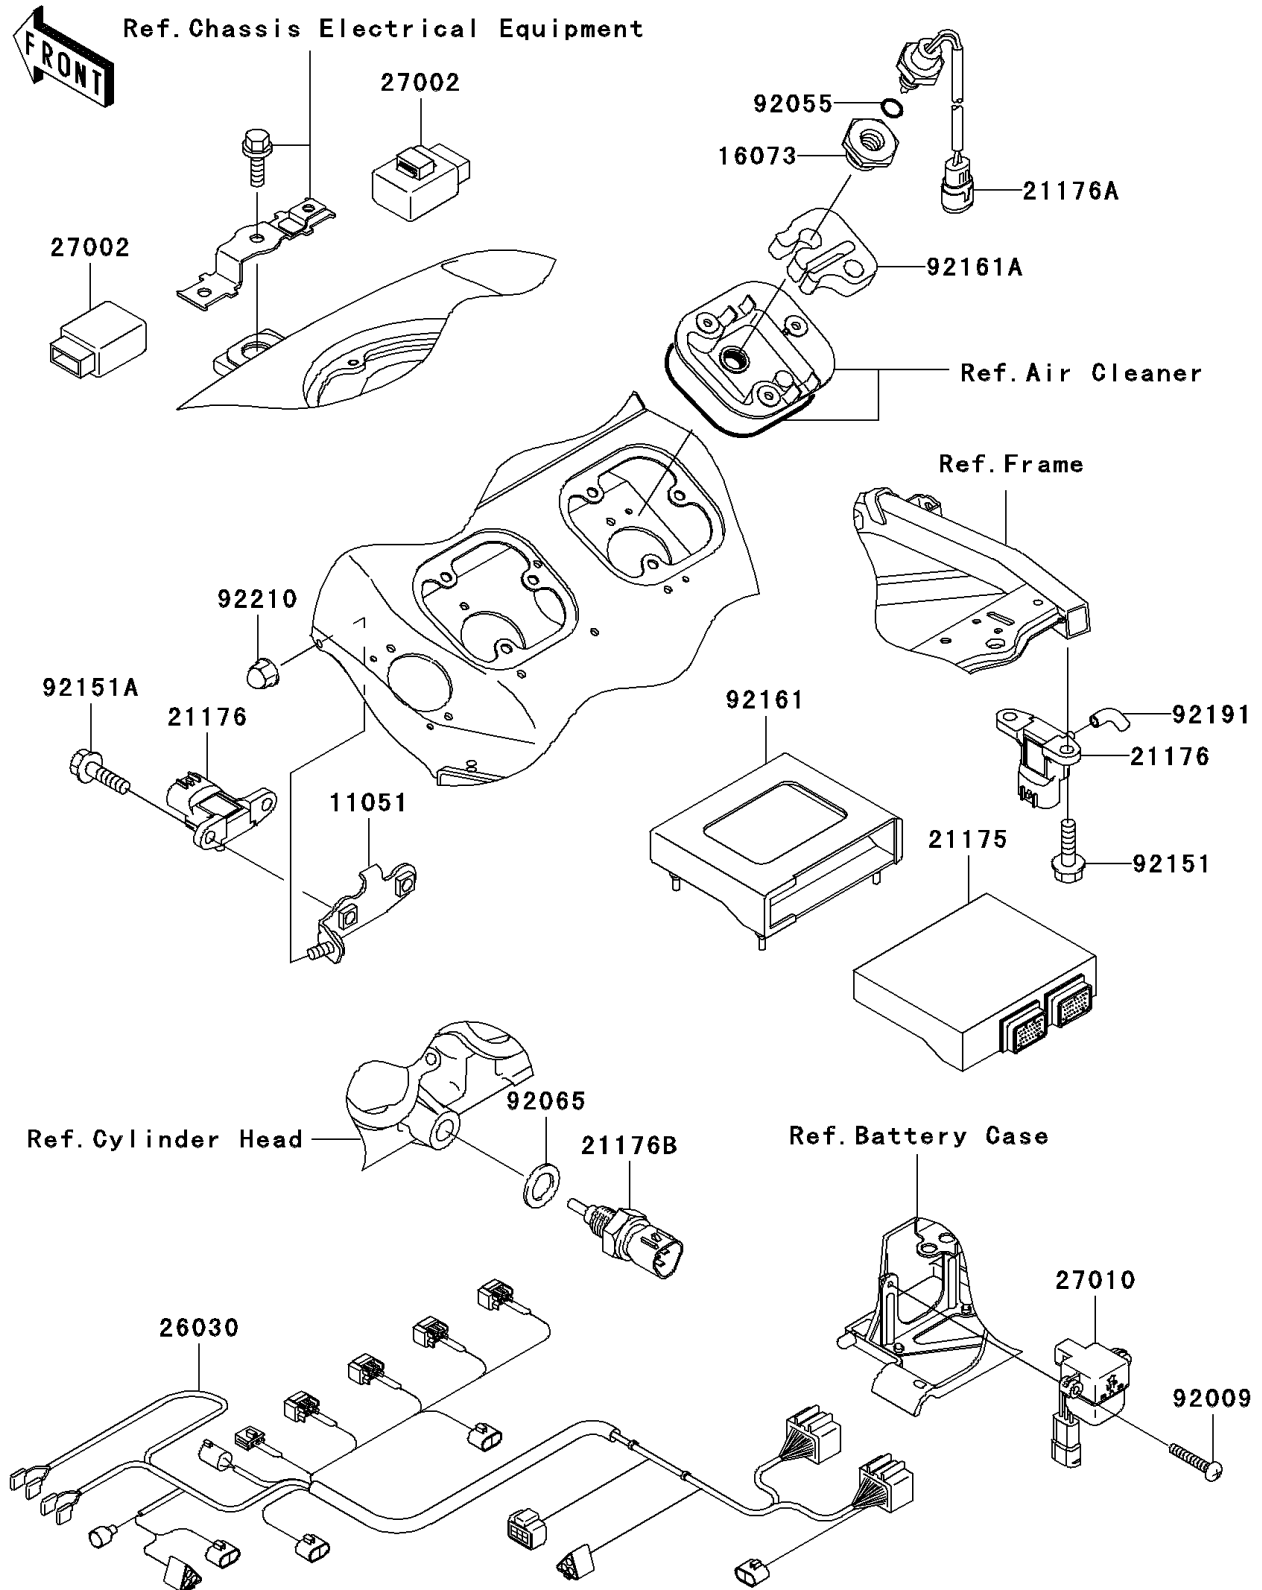

2000 Ninja® ZX™-12R PARTS DIAGRAM

Fuel Injection

E1530

2000 Ninja® ZX™-12R PARTS LIST

Fuel Injection

ITEM NAME	PART NUMBER	QUANTITY
BRACKET (Ref # 11051)	11051-1660	1
INSULATOR (Ref # 16073)	16073-1121	1
CONTROL UNIT-ELECTRONIC (Ref # 21175)	21175-1069	1
SENSOR,PRESSURE (Ref # 21176)	21176-1095	2
SENSOR,AIR TEMPERATURE (Ref # 21176A)	21176-1097	1
SENSOR,WATER TEMPERATURE (Ref # 21176B)	21176-1098	1
HARNESS (Ref # 26030)	26030-1680	1
RELAY-ASSY (Ref # 27002)	27002-1062	2
SWITCH (Ref # 27010)	27010-1408	1
SCREW,4X20 (Ref # 92009)	92009-1897	2
RING-O,ID=9.5 (Ref # 92055)	92055-1386	1
GASKET,12X22X2,DRAIN PLUG (Ref # 92065)	92065-097	1
BOLT,6X22 (Ref # 92151)	92151-1236	2
BOLT,6X16 (Ref # 92151A)	92151-1774	2
DAMPER (Ref # 92161)	92161-1118	1
DAMPER (Ref # 92161A)	92161-1144	1
TUBE (Ref # 92191)	92191-1499	1
NUT (Ref # 92210)	92210-1252	1