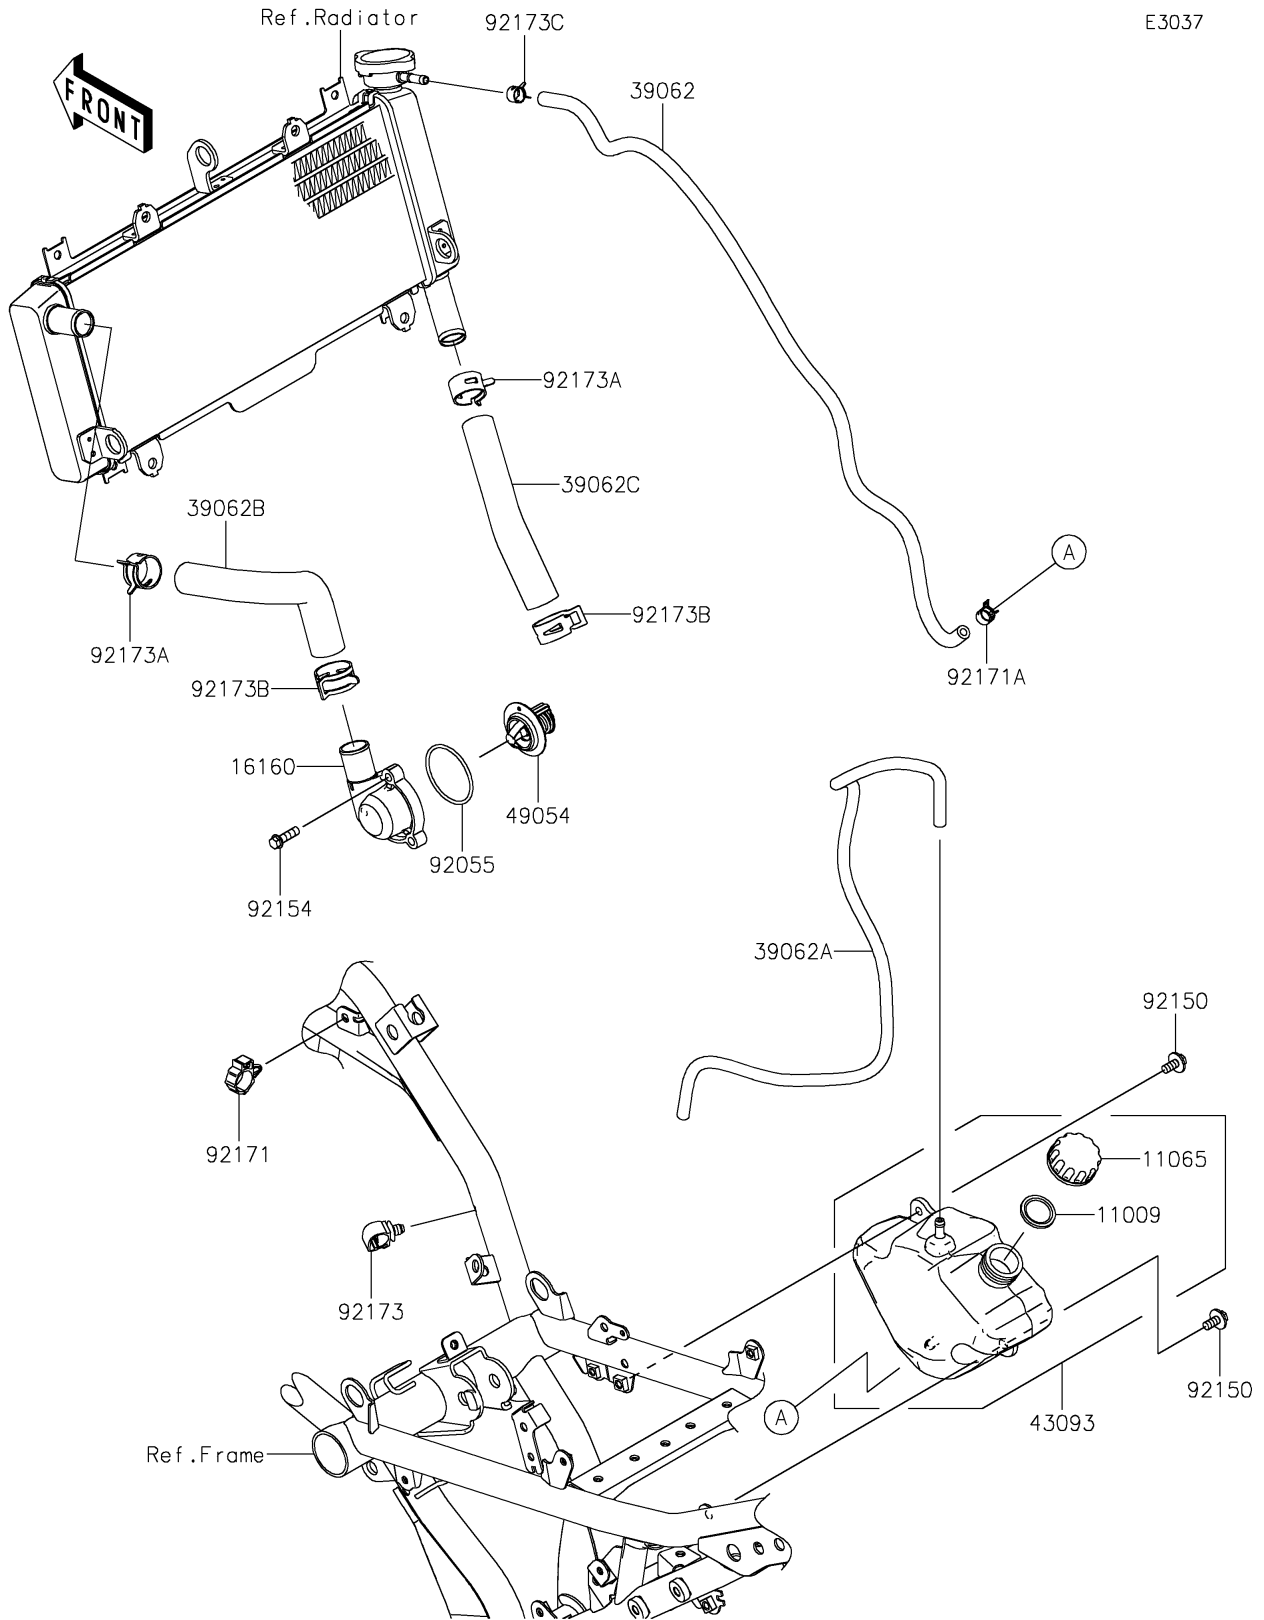

2025 Z650 PARTS DIAGRAM

Water Pipe

E3037

2025 Z650 PARTS LIST

Water Pipe

ITEM NAME	PART NUMBER	QUANTITY
GASKET,RESERVOIR TANK CAP (Ref # 11009)	11009-1145	1
CAP (Ref # 11065)	11065-0962	1
BODY,THERMOSTAT (Ref # 16160)	16160-0830	1
HOSE-COOLING,RADI.-RESERVOIR (Ref # 39062)	39062-0745	1
HOSE-COOLING,BREATHER (Ref # 39062A)	39062-0746	1
HOSE-COOLING,HEAD-RADIATOR (Ref # 39062B)	39062-0747	1
HOSE-COOLING,RADIATOR-PUMP (Ref # 39062C)	39062-0748	1
RESERVOIR-ASSY-TANK (Ref # 43093)	43093-0003	1
THERMOSTAT (Ref # 49054)	49054-0001	1
RING-O,46.7X2.4 (Ref # 92055)	92055-0992	1
BOLT,6X14 (Ref # 92150)	92150-1340	2
BOLT,FLANGED,6X20 (Ref # 92154)	92154-1778	3
CLAMP,BRAKE HOSE (Ref # 92171)	92171-0316	1
CLAMP,10.5X8X0.7 (Ref # 92171A)	92171-1992	1
CLAMP,12MM DIA. (Ref # 92173)	92173-0736	1
CLAMP (Ref # 92173A)	92173-1567	2
CLAMP (Ref # 92173B)	92173-1688	2
CLAMP (Ref # 92173C)	92173-2425	1