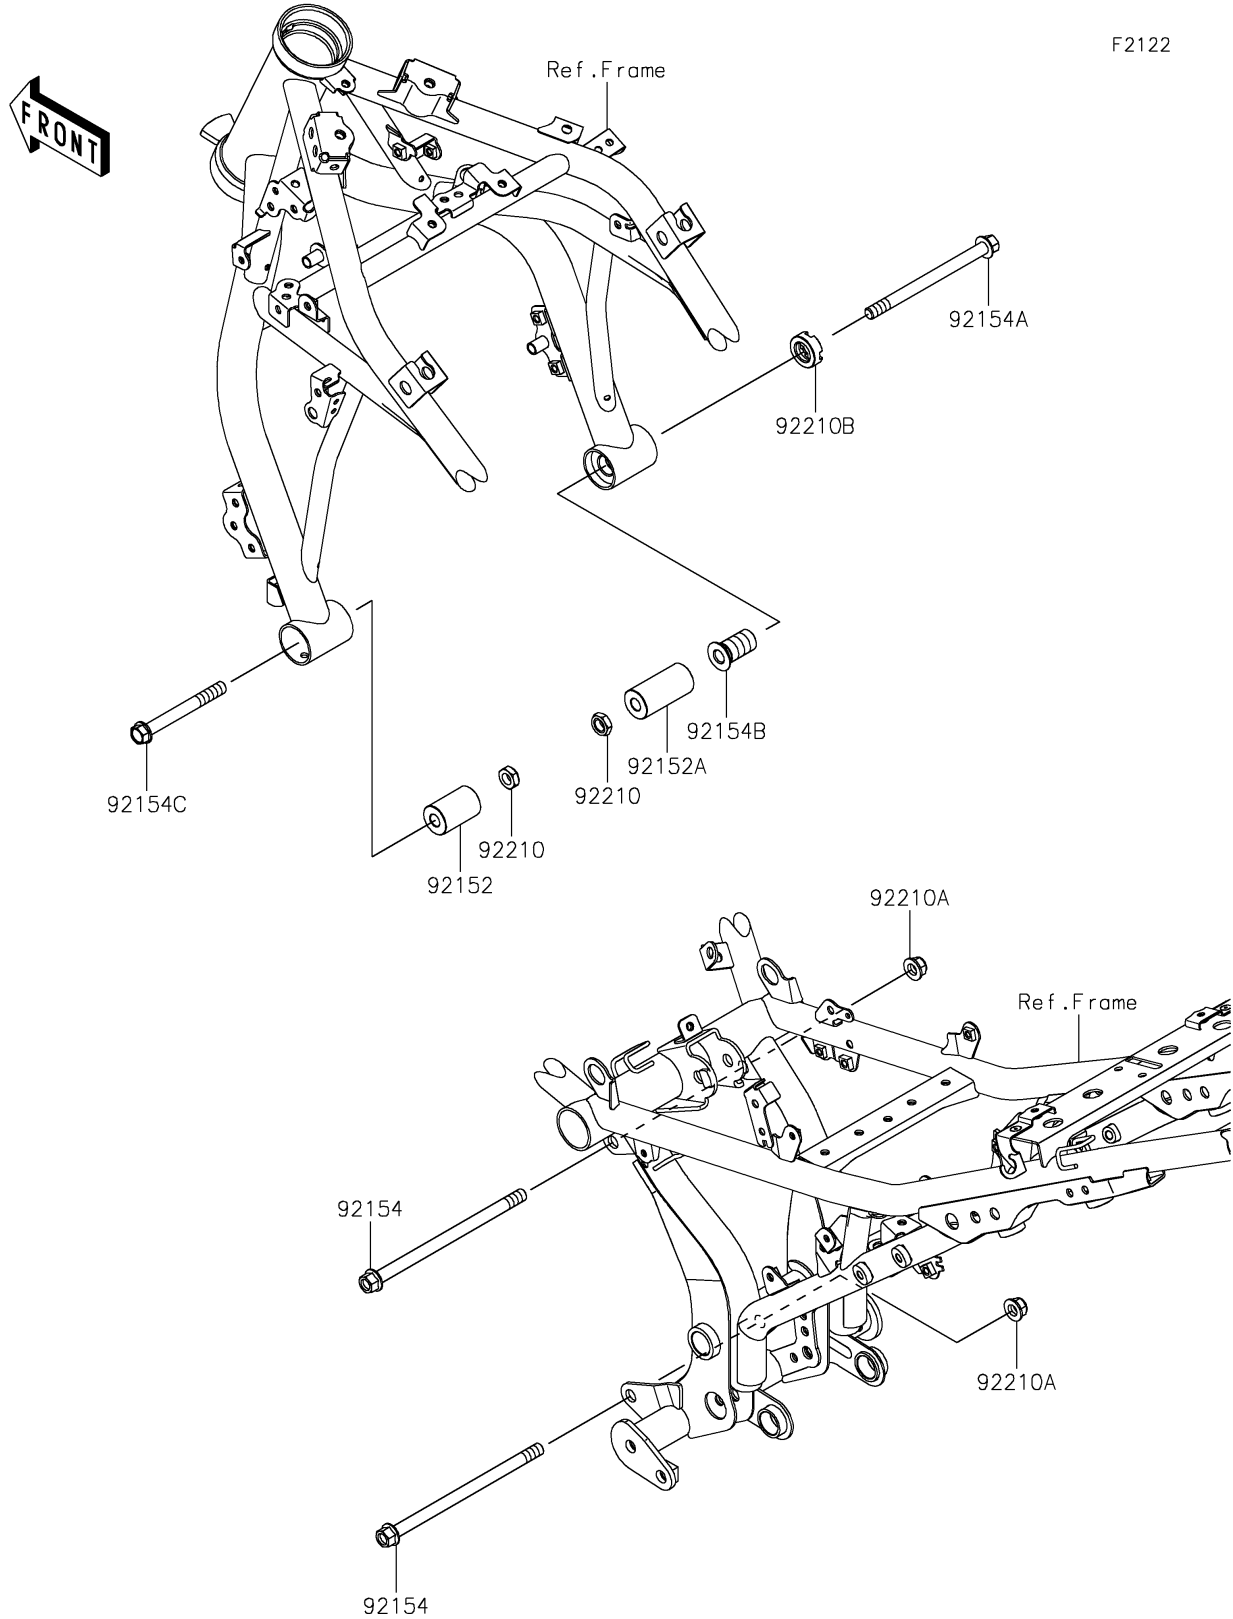

2023 Z650 PARTS DIAGRAM

Engine Mount

2023 Z650 PARTS LIST

Engine Mount

ITEM NAME	PART NUMBER	QUANTITY
COLLAR,10.5X26X40 (Ref # 92152)	92152-2230	1
COLLAR,10.5X26X54 (Ref # 92152A)	92152-2231	1
BOLT,FLANGED,10X170 (Ref # 92154)	92154-0840	2
BOLT,FLANGED,10X132 (Ref # 92154A)	92154-2167	1
BOLT,ADJUST,18X35 (Ref # 92154B)	92154-2168	1
BOLT,FLANGED,10X90 (Ref # 92154C)	92154-7182	1
NUT,LOCK,10MM (Ref # 92210)	92210-0784	2
NUT,LOCK,FLANGED,10MM (Ref # 92210A)	92210-1081	2
NUT,18MM (Ref # 92210B)	92210-1203	1