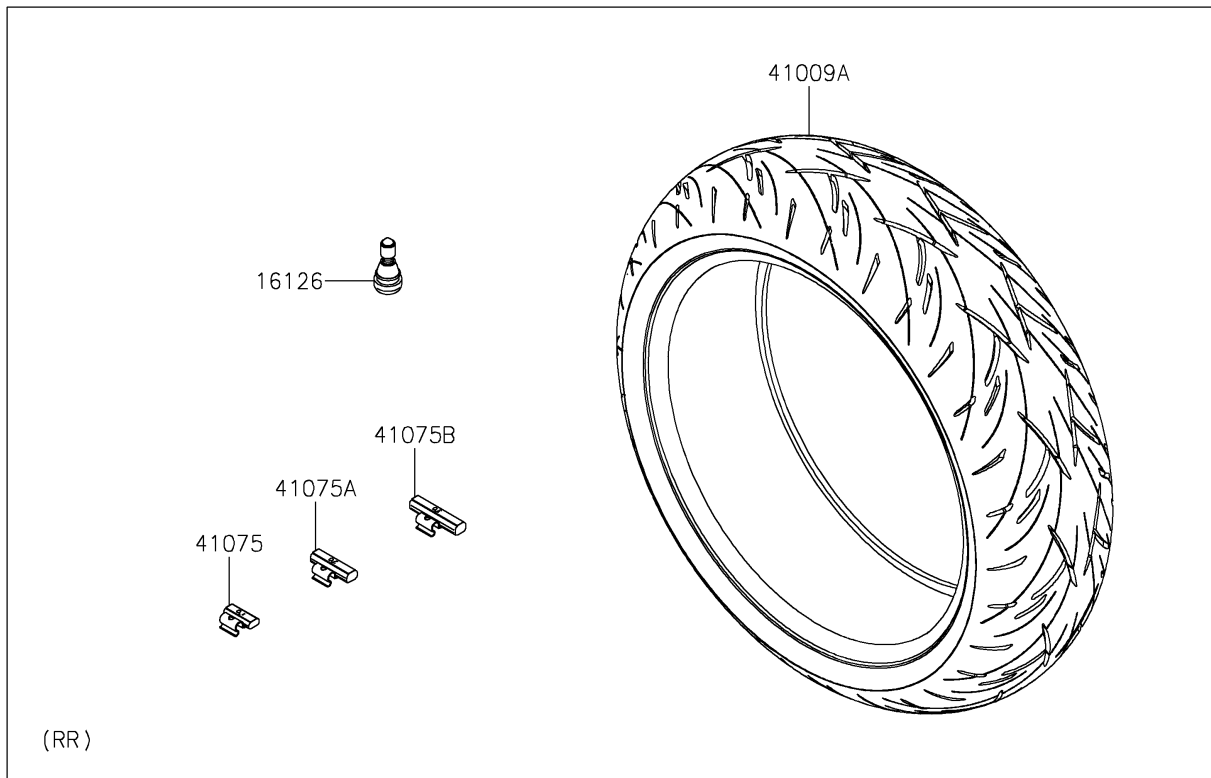

2024 Z650 PARTS DIAGRAM

Tires

F2210

2024 Z650 PARTS LIST

Tires

ITEM NAME	PART NUMBER	QUANTITY
VALVE,TIRE (Ref # 16126)	16126-1140	2
TIRE,FR,120/70ZR17(58W) (Ref # 41009)	41009-0832	1
TIRE,RR,160/60ZR17(69W) (Ref # 41009A)	41009-0833	1
BALANCER-WHEEL,10G,SILVER (Ref # 41075)	41075-0007	AR
BALANCER-WHEEL,20G,SILVER (Ref # 41075A)	41075-0008	AR
BALANCER-WHEEL,30G,SILVER (Ref # 41075B)	41075-0009	AR