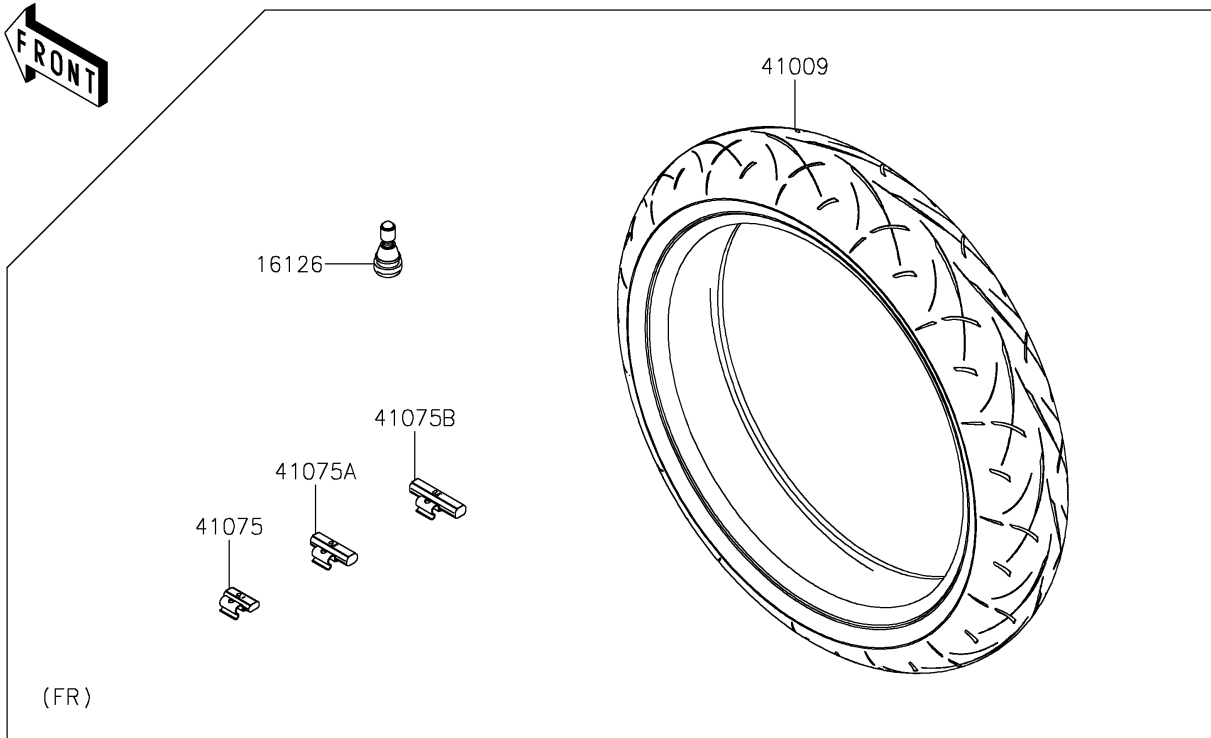

2024 Z650 PARTS DIAGRAM

Tires

F2210

2024 Z650 PARTS LIST

Tires

ITEM NAME	PART NUMBER	QUANTITY
VALVE,TIRE (Ref # 16126)	16126-1140	2
TIRE,FR,120/70ZR17(58W) (Ref # 41009)	41009-0832	1
TIRE,RR,160/60ZR17(69W) (Ref # 41009A)	41009-0833	1
BALANCER-WHEEL,10G,SILVER (Ref # 41075)	41075-0007	AR
BALANCER-WHEEL,20G,SILVER (Ref # 41075A)	41075-0008	AR
BALANCER-WHEEL,30G,SILVER (Ref # 41075B)	41075-0009	AR