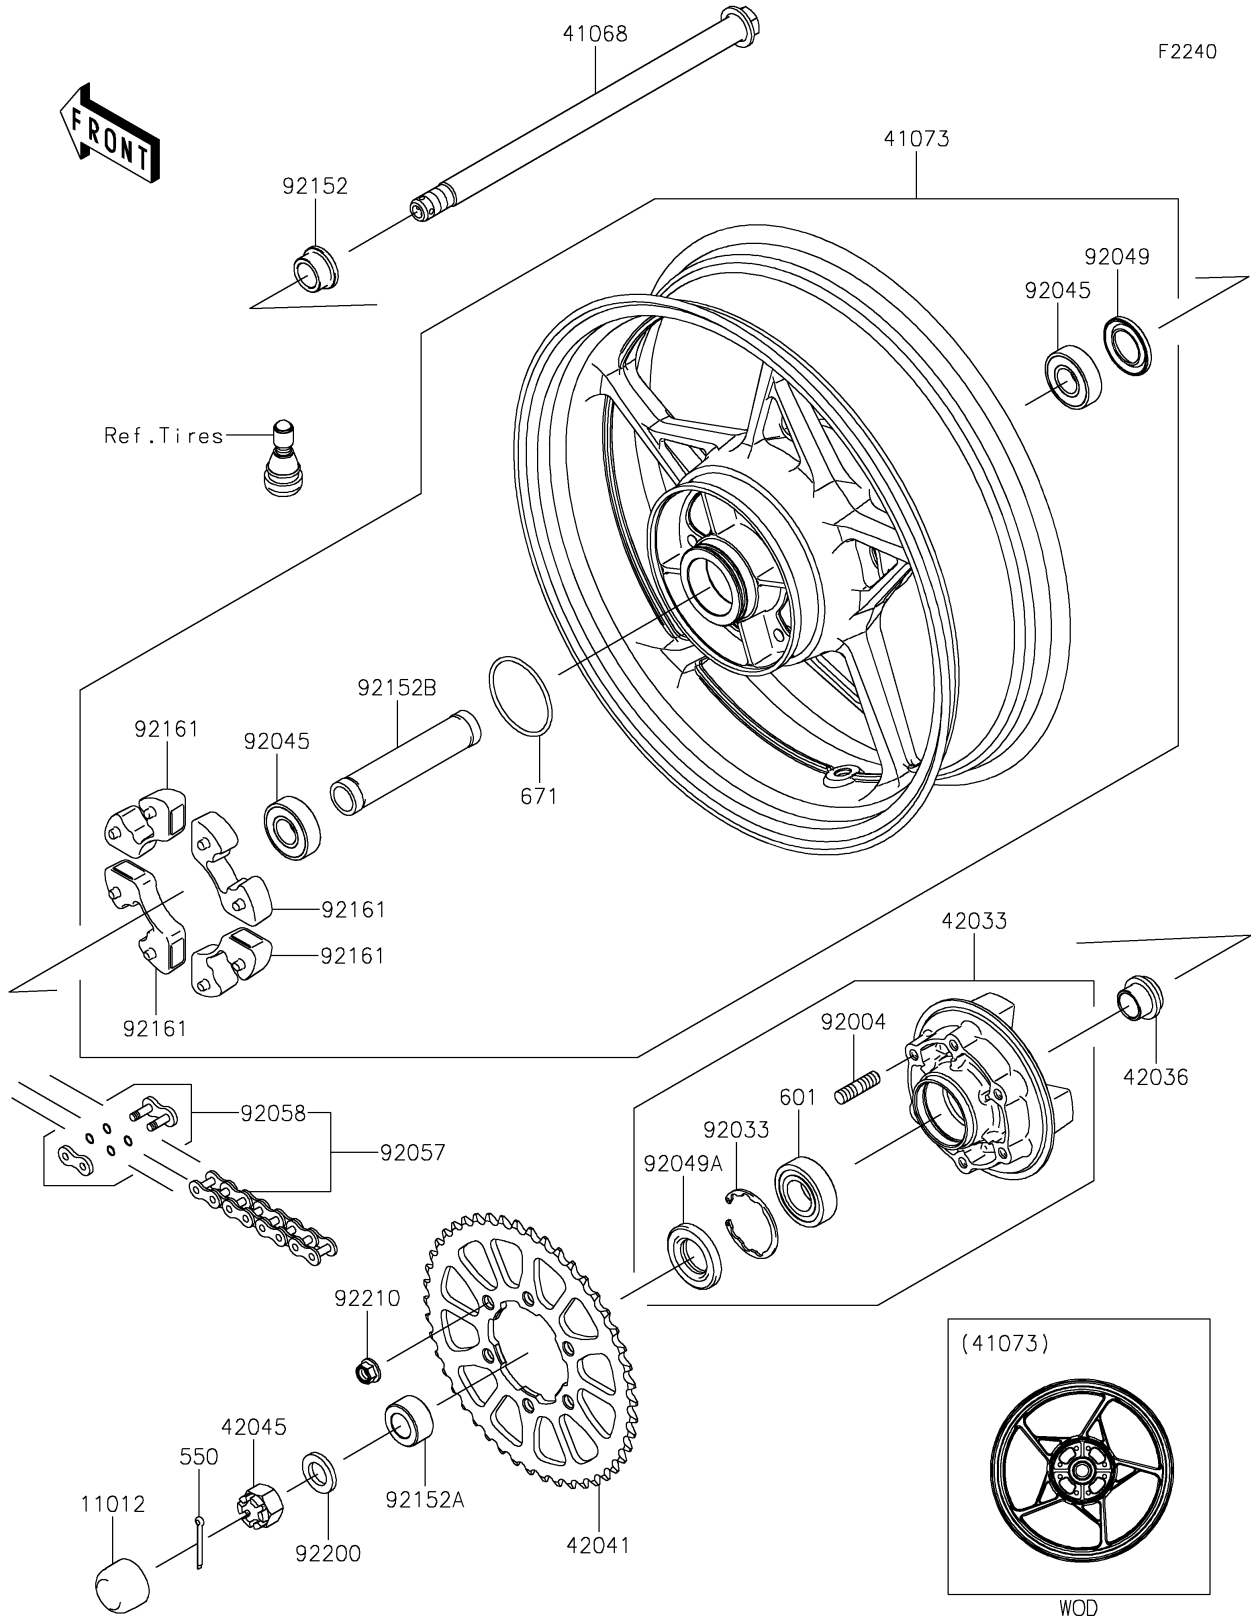

2025 Z650 PARTS DIAGRAM

Rear Wheel/Chain

2025 Z650 PARTS LIST

Rear Wheel/Chain

ITEM NAME	PART NUMBER	QUANTITY
CAP,AXLE NUT (Ref # 11012)	11012-1590	1
AXLE,RR,20X339.9 (Ref # 41068)	41068-0617	1
WHEEL-ASSY,RR,G.BLACK (Ref # 41073)	41073-0704-QT	1
COUPLING-ASSY,RR HUB (Ref # 42033)	42033-0570	1
SLEEVE,RR HUB,L=23 (Ref # 42036)	42036-1251	1
SPROCKET-HUB,46T (Ref # 42041)	42041-0177	1
NUT,CASTLE,18MM (Ref # 42045)	42045-018	1
STUD,10X19 (Ref # 92004)	92004-0048	6
RING-SNAP,52MM (Ref # 92033)	92033-1043	1
BEARING-BALL,20X47X14 (Ref # 92045)	92045-0821	2
SEAL-OIL,28 47 5 (Ref # 92049)	92049-0140	1
SEAL-OIL (Ref # 92049A)	92049-1287	1
CHAIN,DRIVE,DID520VM4X114L (Ref # 92057)	92057-0840	1
JOINT-CHAIN (Ref # 92058)	92058-0077	1
COLLAR,RR AXLE,RH,L=17 (Ref # 92152)	92152-0302	1
COLLAR,20X35X18 (Ref # 92152A)	92152-0751	1
COLLAR,20.2X27.2X133 (Ref # 92152B)	92152-2228	1
DAMPER,SHOCK,RR HUB (Ref # 92161)	92161-0303	4
WASHER,19X32X4 (Ref # 92200)	92200-1865	1
NUT,LOCK,FLANGED,10MM (Ref # 92210)	92210-0276	6
PIN-COTTER,4.0X35 (Ref # 550)	550AA4035	1
BEARING-BALL (Ref # 601)	601B6205UU	1
O RING,60MM (Ref # 671)	671B2560	1