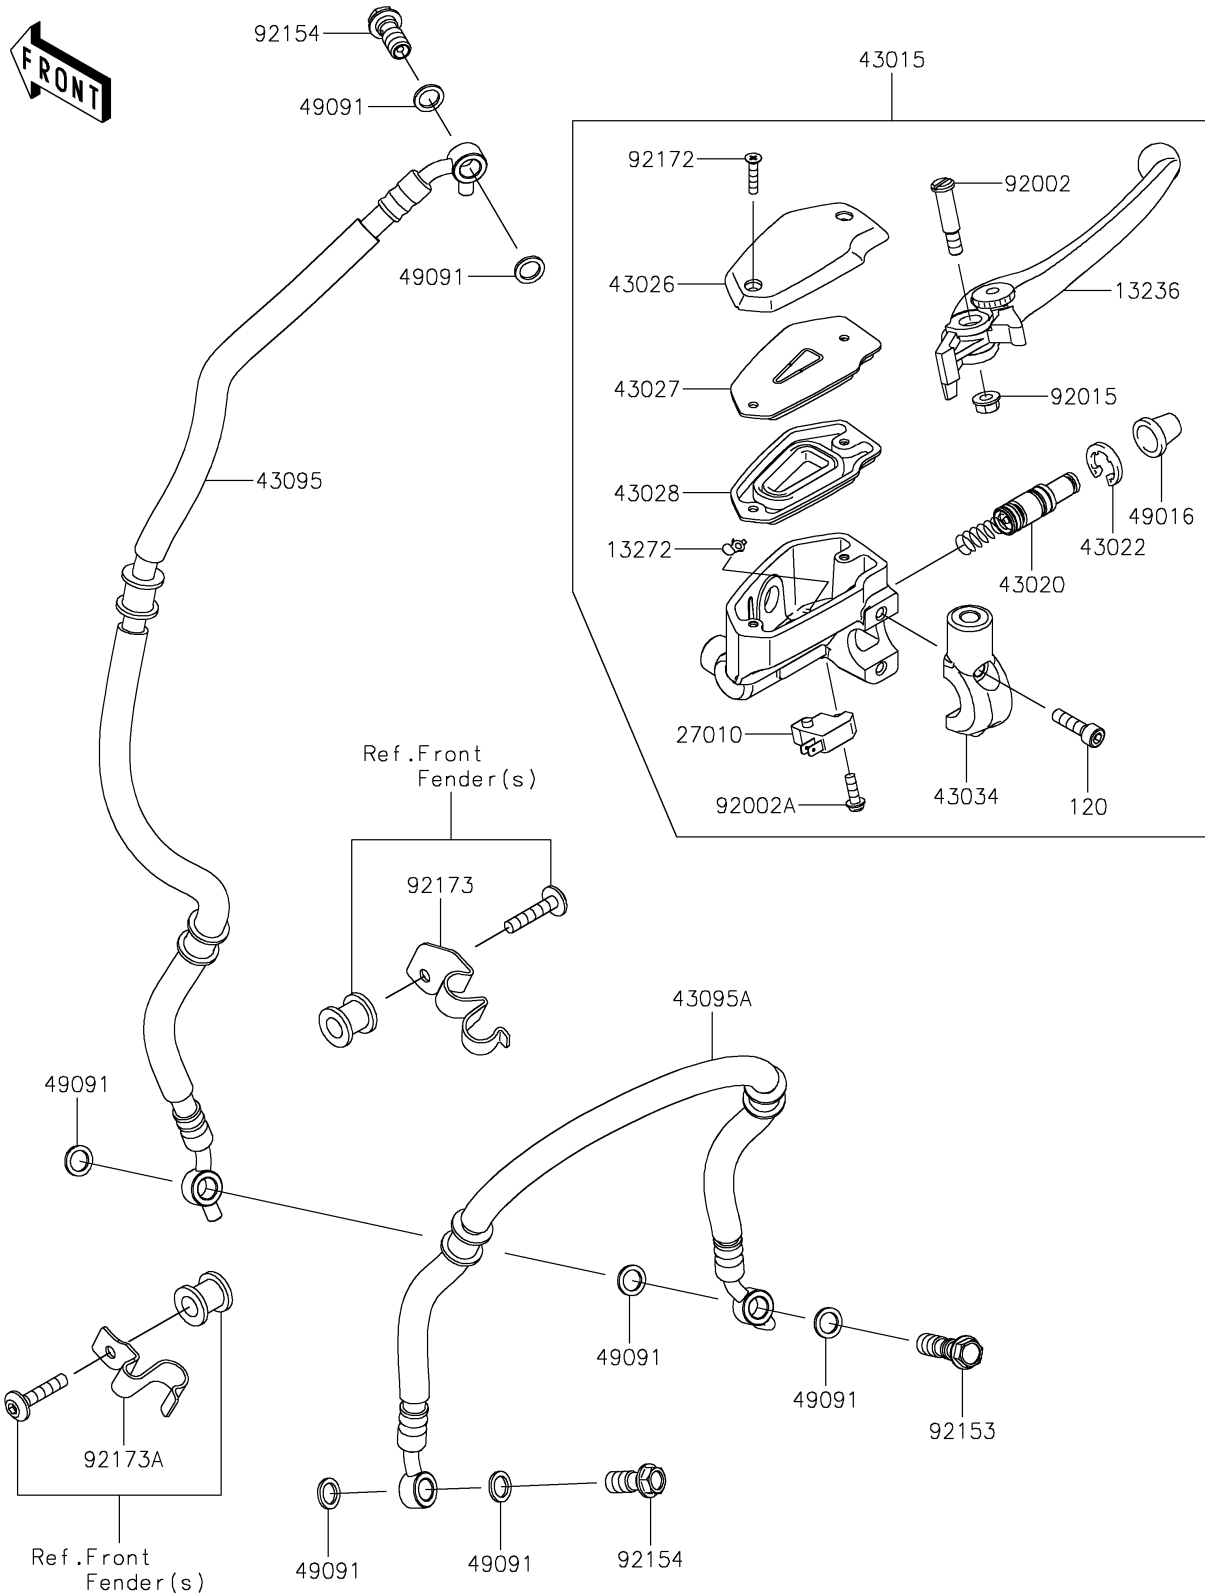

2025 Z650 PARTS DIAGRAM

Front Master Cylinder

F2291

2025 Z650 PARTS LIST

Front Master Cylinder

ITEM NAME	PART NUMBER	QUANTITY
LEVER-COMP,FRONT BRAKE (Ref # 13236)	13236-0140	1
PLATE (Ref # 13272)	13272-0573	1
SWITCH,BRAKE (Ref # 27010)	27010-0762	1
CYLINDER-ASSY-MASTER,FR (Ref # 43015)	43015-0601	1
PISTON-COMP-BRAKE (Ref # 43020)	43020-0008	1
STOPPER-BRAKE,PISTON (Ref # 43022)	43022-1010	1
CAP-BRAKE (Ref # 43026)	43026-0019	1
PLATE-DIAPHRAGM (Ref # 43027)	43027-0008	1
DIAPHRAGM (Ref # 43028)	43028-0015	1
HOLDER-BRAKE,MASTER CYLINDER (Ref # 43034)	43034-0049	1
HOSE-BRAKE,FR,765MM (Ref # 43095)	43095-0963	1
HOSE-BRAKE,CAL-CAL,549MM (Ref # 43095A)	43095-0964	1
COVER-SEAL,MASTER CYLINDER (Ref # 49016)	49016-1044	1
WASHER-SEAL,10.1X14.5X1.5 (Ref # 49091)	49091-0001	7
BOLT,LEVER SET,BLACK (Ref # 92002)	92002-1322	1
BOLT,SCREW,4X12 (Ref # 92002A)	92002-1323	1
NUT,FLANGED,6MM (Ref # 92015)	92015-1528	1
BOLT,OIL,L=37 (Ref # 92153)	92153-0628	1
BOLT,OIL,L=23 (Ref # 92154)	92154-4239	2
SCREW,4X20 (Ref # 92172)	92172-0320	2
CLAMP,FR FENDER,RH (Ref # 92173)	92173-1612	1
CLAMP,FR FENDER,LH (Ref # 92173A)	92173-2290	1
BOLT-SOCKET,6X22 (Ref # 120)	120CB0622	2