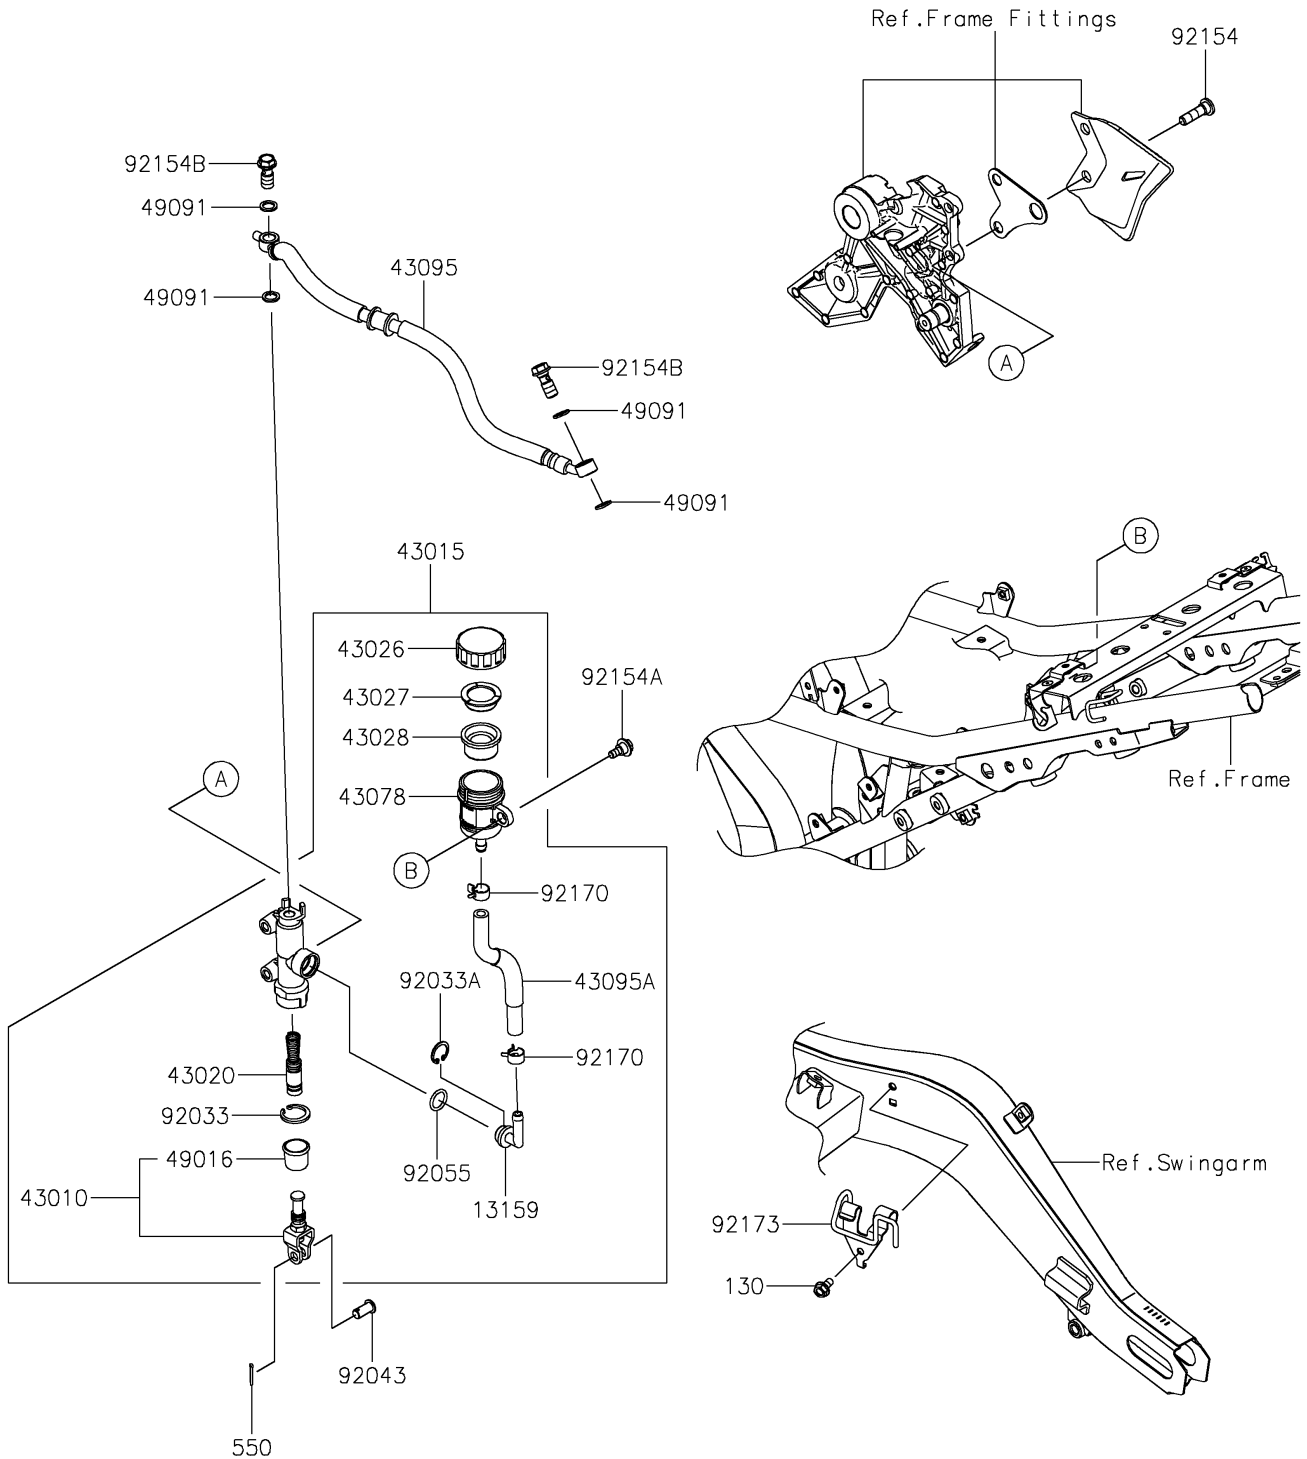

2025 Z650 PARTS DIAGRAM

Rear Master Cylinder

F2293

2025 Z650 PARTS LIST

Rear Master Cylinder

ITEM NAME	PART NUMBER	QUANTITY
CONNECTOR (Ref # 13159)	13159-1056	1
ROD-ASSY-BRAKE (Ref # 43010)	43010-0020	1
CYLINDER-ASSY-MASTER,RR (Ref # 43015)	43015-0754	1
PISTON-COMP-BRAKE (Ref # 43020)	43020-1094	1
CAP-BRAKE (Ref # 43026)	43026-0009	1
PLATE-DIAPHRAGM (Ref # 43027)	43027-1053	1
DIAPHRAGM (Ref # 43028)	43028-1065	1
RESERVOIR (Ref # 43078)	43078-0060	1
HOSE-BRAKE,RR,436MM (Ref # 43095)	43095-0965	1
HOSE-BRAKE,RR M/CYL. (Ref # 43095A)	43095-0969	1
COVER-SEAL,BRAKE PISTON (Ref # 49016)	49016-1103	1
WASHER-SEAL,10.1X14.5X1.5 (Ref # 49091)	49091-0001	4
RING-SNAP,20.9X24.6X1.2 (Ref # 92033)	92033-0079	1
RING-SNAP,20.5MM (Ref # 92033A)	92033-1186	1
PIN (Ref # 92043)	92043-0182	1
RING-O,14.8X2.4 (Ref # 92055)	92055-0741	1
BOLT,SOCKET,8X30 (Ref # 92154)	92154-0843	2
BOLT (Ref # 92154A)	92154-0929	1
BOLT,OIL,L=23 (Ref # 92154B)	92154-4239	2
CLAMP,HOSE (Ref # 92170)	92170-1091	2
CLAMP (Ref # 92173)	92173-2291	1
BOLT-FLANGED,6X12 (Ref # 130)	130BA0612	1
PIN-COTTER,2.0X15 (Ref # 550)	550AA2015	1