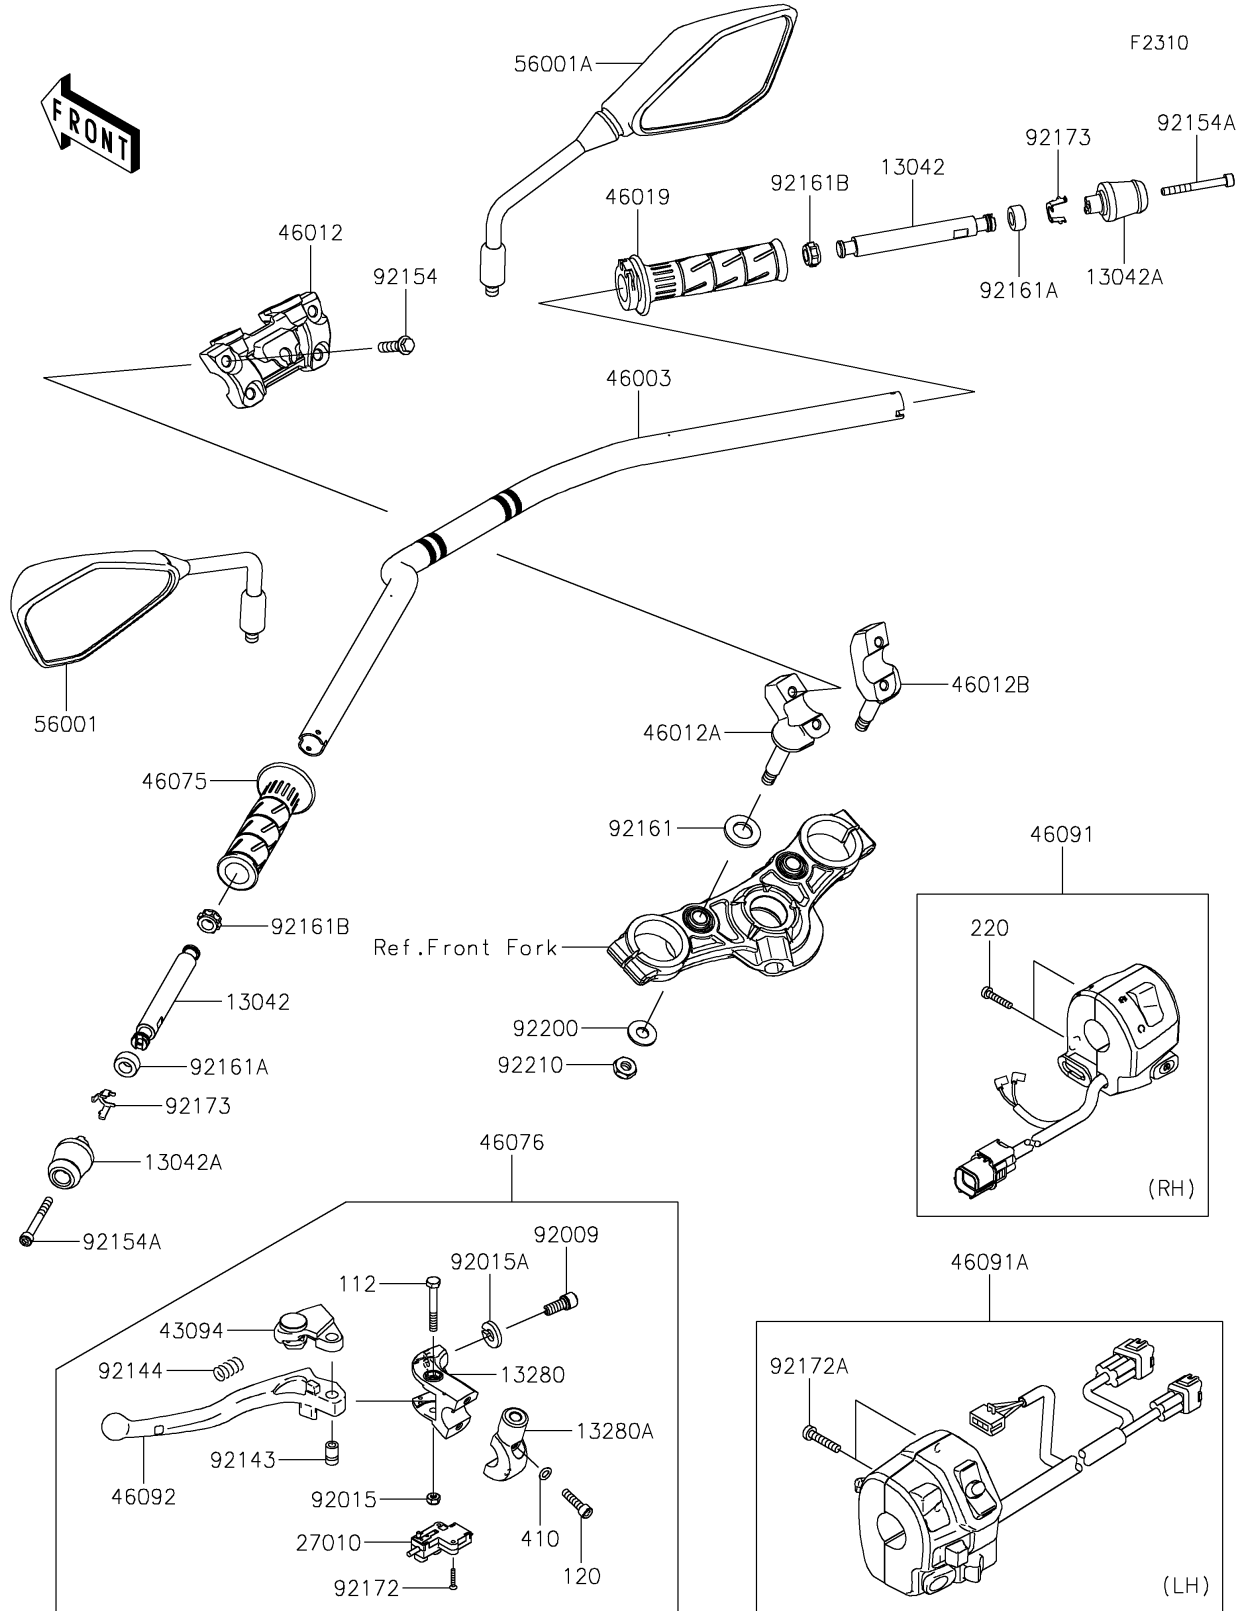

2025 Z650 PARTS DIAGRAM

Handlebar

2025 Z650 PARTS LIST

Handlebar

ITEM NAME	PART NUMBER	QUANTITY
WEIGHT,HANDLE,INNER (Ref # 13042)	13042-0797	2
WEIGHT,HANDLE,OUTER (Ref # 13042A)	13042-0798	2
HOLDER,CLUTCH LEVER (Ref # 13280)	13280-0306	1
HOLDER,CLUTCH LEVER (Ref # 13280A)	13280-0307	1
SWITCH,CLUTCH (Ref # 27010)	27010-0849	1
ADJUSTER (Ref # 43094)	43094-0009	1
HANDLE,F.S.BLACK (Ref # 46003)	46003-0814-18R	1
HOLDER-HANDLE,UPP,F.S.BLACK (Ref # 46012)	46012-0397-18R	1
HOLDER-HANDLE,LWR,LH,F.S.BLACK (Ref # 46012A)	46012-0409-18R	1
HOLDER-HANDLE,LWR,RH,F.S.BLACK (Ref # 46012B)	46012-0410-18R	1
GRIP-ASSY,THROTTLE (Ref # 46019)	46019-0060	1
GRIP,HANDLE,LH (Ref # 46075)	46075-0564	1
LEVER-ASSY-GRIP,CLUTCH (Ref # 46076)	46076-0165	1
HOUSING-ASSY-CONTROL,RH (Ref # 46091)	46091-0488	1
HOUSING-ASSY-CONTROL,LH (Ref # 46091A)	46091-0591	1
LEVER-GRIP,CLUTCH (Ref # 46092)	46092-0569	1
MIRROR-ASSY,LH (Ref # 56001)	56001-0336	1
MIRROR-ASSY,RH (Ref # 56001A)	56001-0337	1
SCREW,CABLE ADJUST,8MM,BLACK (Ref # 92009)	92009-1134	1
NUT,LOCK,6MM,BLACK (Ref # 92015)	92015-1191	1
NUT,CABLE ADJUST LOCK,8MM,BLK (Ref # 92015A)	92015-1197	1
COLLAR (Ref # 92143)	92143-1379	1
SPRING (Ref # 92144)	92144-1467	1
BOLT,FLANGED,8X30 (Ref # 92154)	92154-2655	4
BOLT,SOCKET,6X55 (Ref # 92154A)	92154-4471	2
DAMPER (Ref # 92161)	92161-0037	2
DAMPER,10X20X10 (Ref # 92161A)	92161-1850	2
DAMPER,10X16X10,INNER (Ref # 92161B)	92161-1930	2
SCREW,3X16 (Ref # 92172)	92172-0183	2

2025 Z650 PARTS LIST

Handlebar

ITEM NAME	PART NUMBER	QUANTITY
SCREW-PAN-CROS,5X25 (Ref # 92172A)	92172-1140	2
CLAMP,WEIGHT (Ref # 92173)	92173-2293	2
WASHER,10.5X24X2 (Ref # 92200)	92200-1844	2
NUT,LOCK,10MM (Ref # 92210)	92210-0784	2
BOLT-UPSET,6X45 (Ref # 112)	112BB0645	1
BOLT-SOCKET,6X25 (Ref # 120)	120CB0625	2
SCREW-PAN-CROS,5X25 (Ref # 220)	220AB0525	2
WASHER-PLAIN-SMALL,6MM (Ref # 410)	410AB0600	2