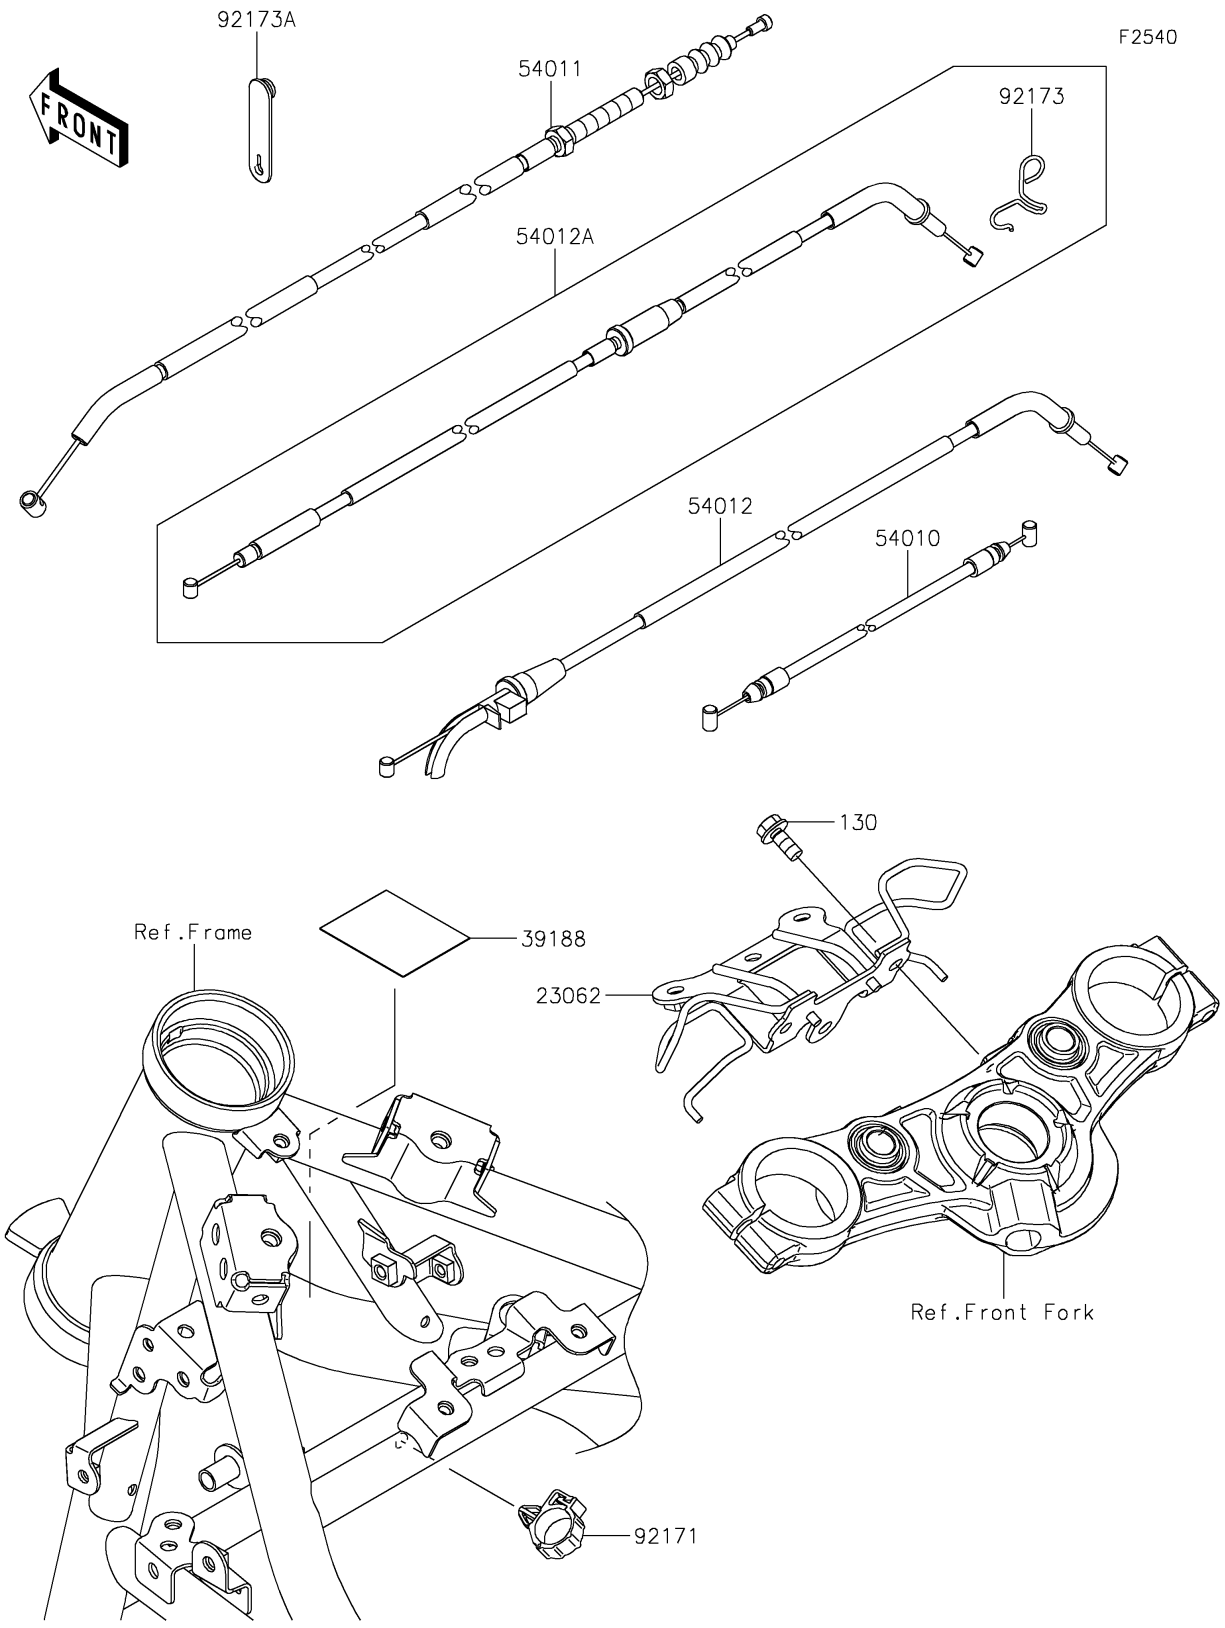

2023 Z650 PARTS DIAGRAM

Cables

2023 Z650 PARTS LIST

Cables

ITEM NAME	PART NUMBER	QUANTITY
BRACKET-COMP (Ref # 23062)	23062-1257	1
TAPE,40X50 (Ref # 39188)	39188-0049	1
CABLE,SEAT LOCK (Ref # 54010)	54010-0612	1
CABLE-CLUTCH (Ref # 54011)	54011-0617	1
CABLE-THROTTLE,OPENING (Ref # 54012)	54012-0640	1
CABLE-THROTTLE,CLOSING (Ref # 54012A)	54012-0641	1
CLAMP,BRAKE HOSE (Ref # 92171)	92171-0316	1
CLAMP,THROTTLE CABLE (Ref # 92173)	92173-0727	1
CLAMP (Ref # 92173A)	92173-2198	1
BOLT-FLANGED,6X14 (Ref # 130)	130BA0614	2