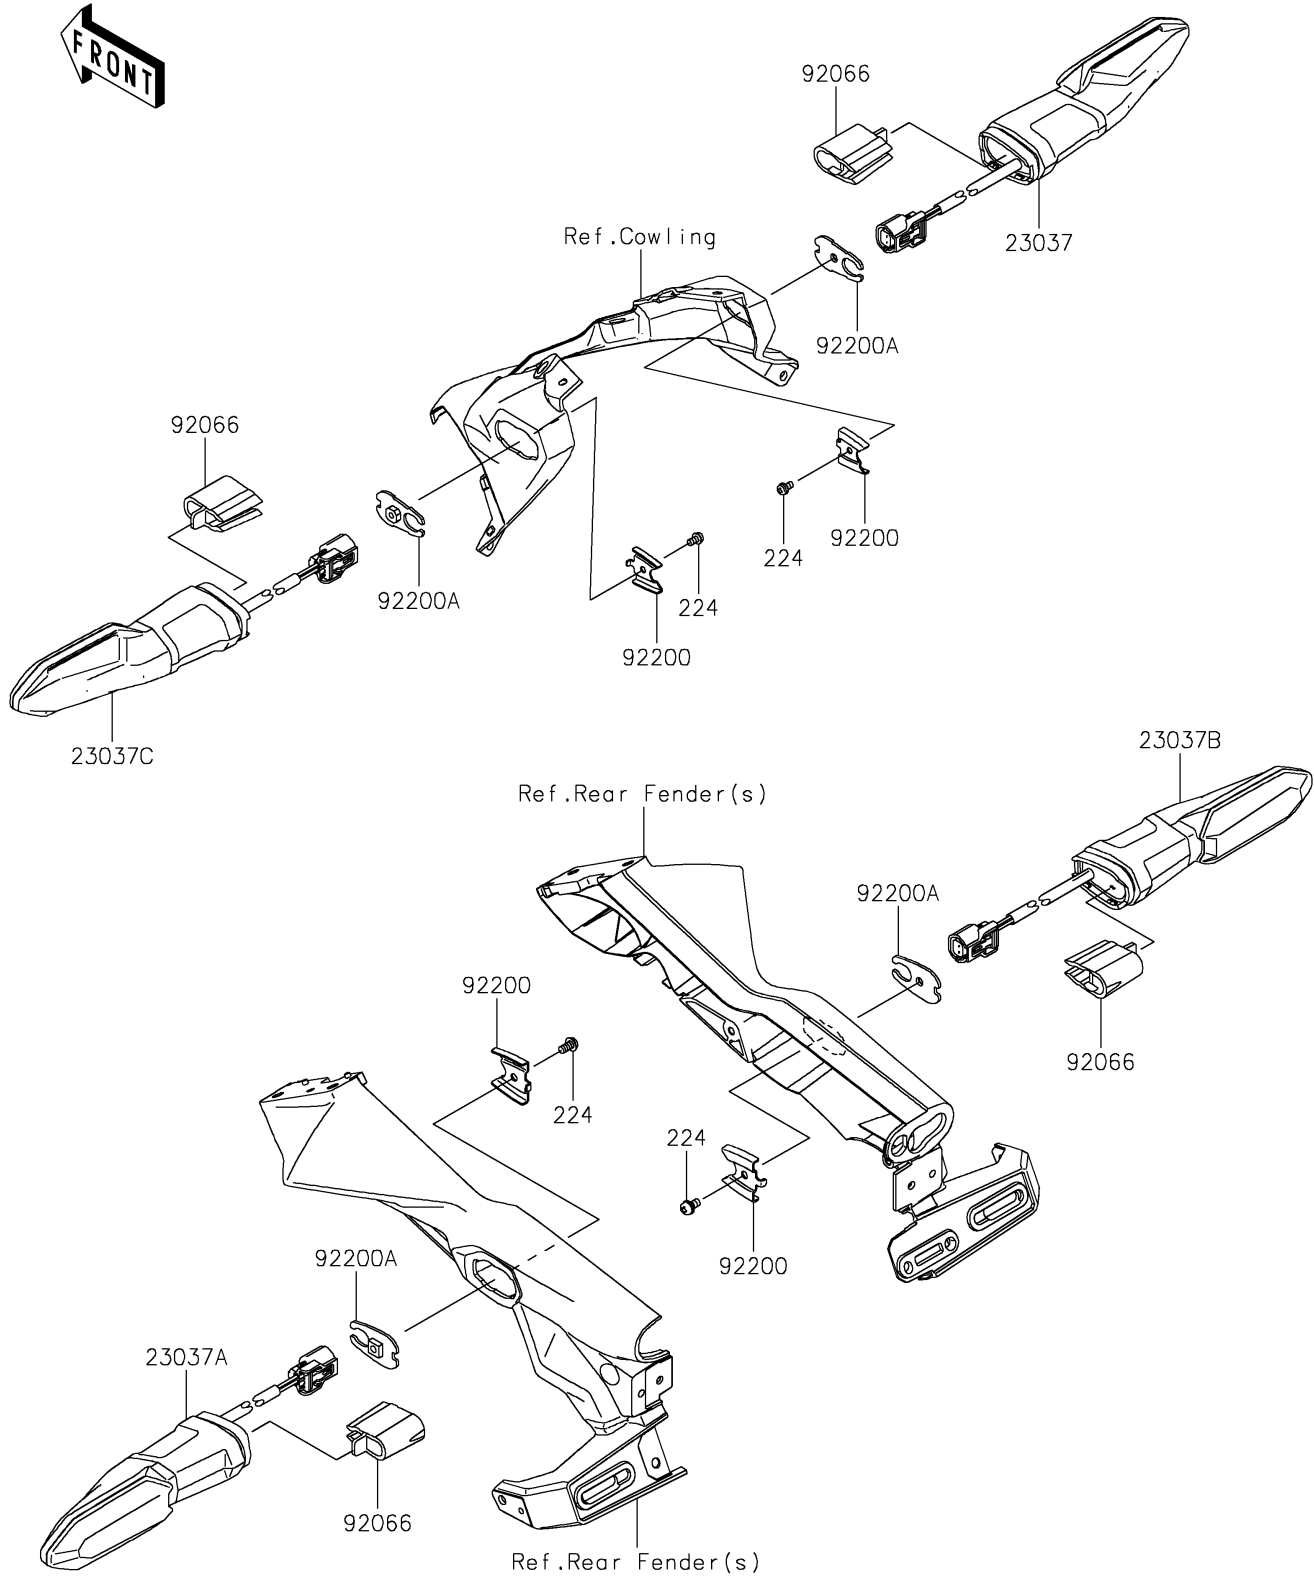

2023 Z650 PARTS DIAGRAM

Turn Signals

F2730

2023 Z650 PARTS LIST

Turn Signals

ITEM NAME	PART NUMBER	QUANTITY
LAMP-ASSY-SIGNAL,LED,RH,FR (Ref # 23037)	23037-0528	1
LAMP-ASSY-SIGNAL,LED,LH (Ref # 23037A)	23037-0561	1
LAMP-ASSY-SIGNAL,LED,RH (Ref # 23037B)	23037-0562	1
LAMP-ASSY-SIGNAL,LED,LH,FR (Ref # 23037C)	23037-0563	1
PLUG,SIGNAL LAMP (Ref # 92066)	92066-0919	4
WASHER (Ref # 92200)	92200-0855	4
WASHER,SIGNAL LAMP (Ref # 92200A)	92200-2294	4
SCREW-PAN-WP-CROS,4X8 (Ref # 224)	224AB0408	4