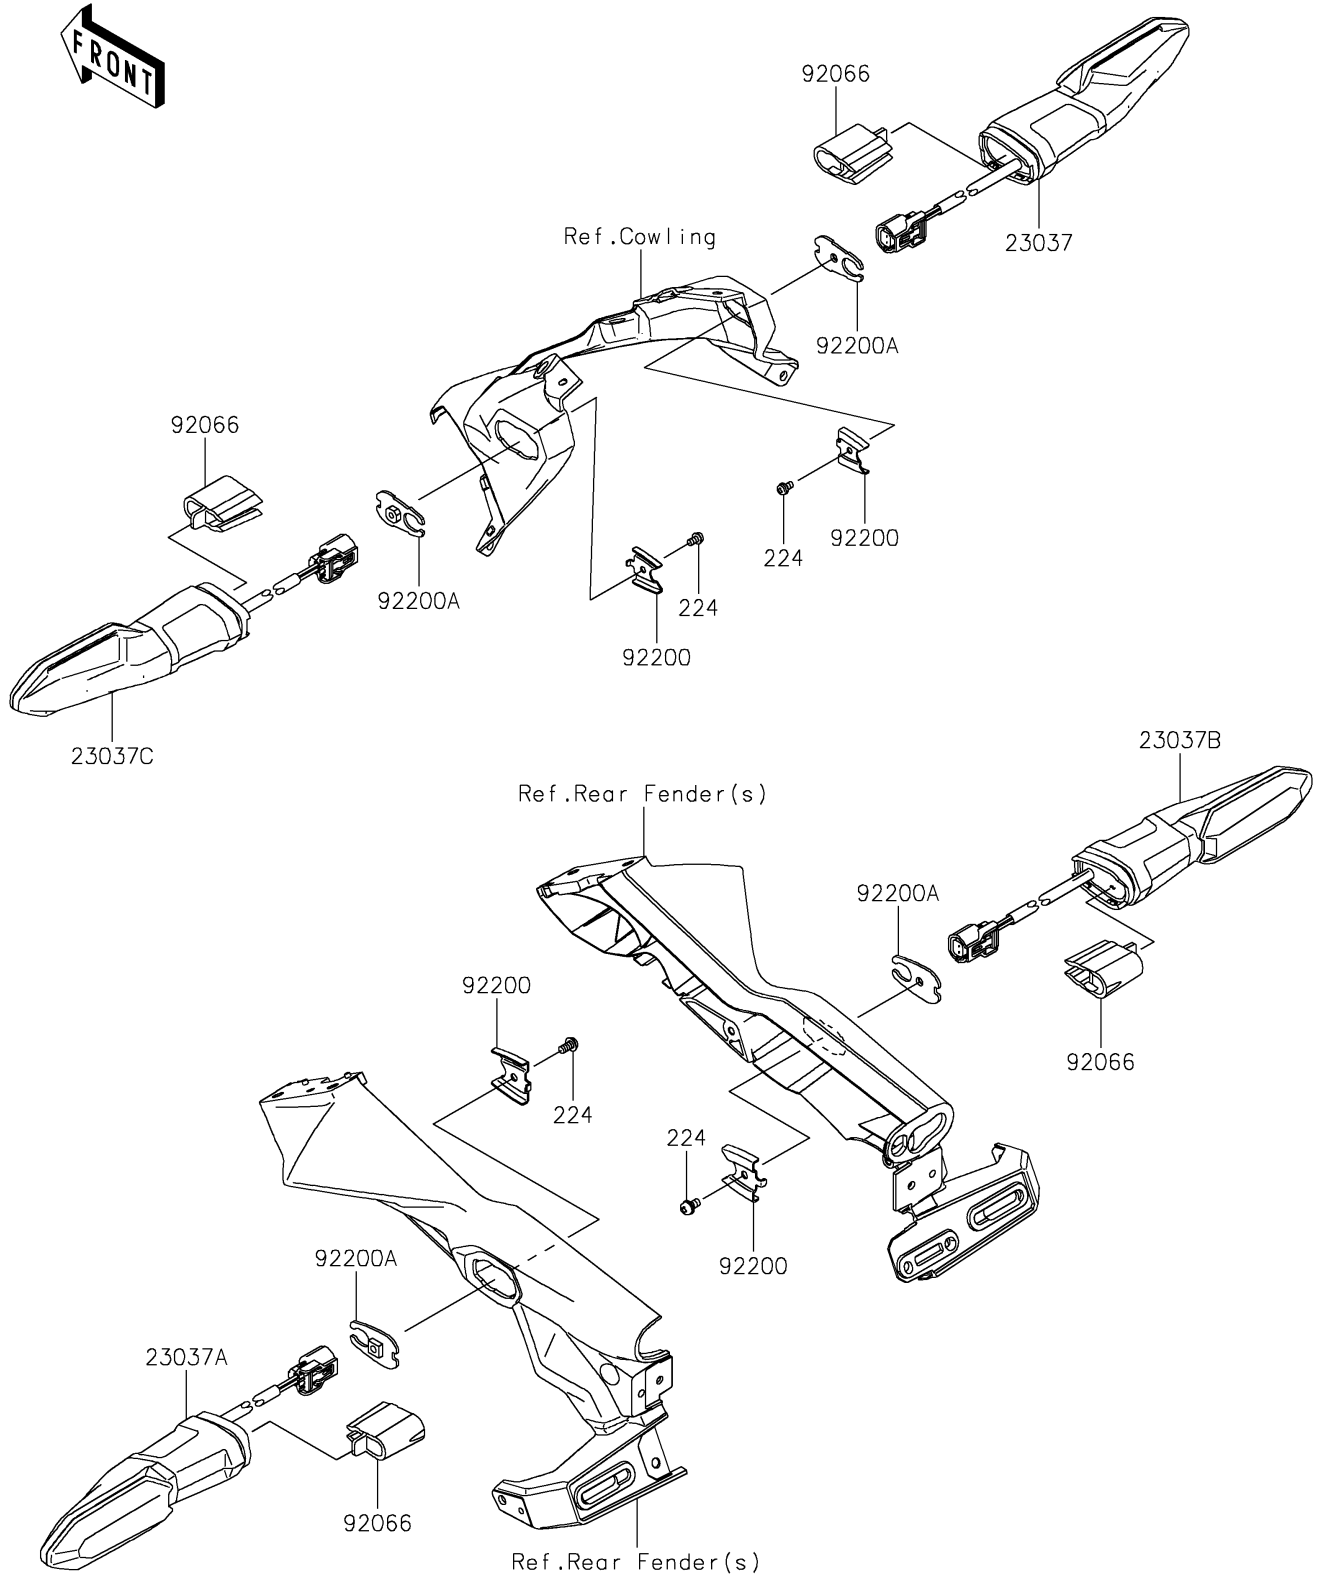

2024 Z650 PARTS DIAGRAM

Turn Signals

F2730

2024 Z650 PARTS LIST

Turn Signals

ITEM NAME	PART NUMBER	QUANTITY
LAMP-ASSY-SIGNAL,LED,RH,FR (Ref # 23037)	23037-0528	1
LAMP-ASSY-SIGNAL,LED,LH (Ref # 23037A)	23037-0561	1
LAMP-ASSY-SIGNAL,LED,RH (Ref # 23037B)	23037-0562	1
LAMP-ASSY-SIGNAL,LED,LH,FR (Ref # 23037C)	23037-0563	1
PLUG,SIGNAL LAMP (Ref # 92066)	92066-0919	4
WASHER (Ref # 92200)	92200-0855	4
WASHER,SIGNAL LAMP (Ref # 92200A)	92200-2294	4
SCREW-PAN-WP-CROS,4X8 (Ref # 224)	224AB0408	4