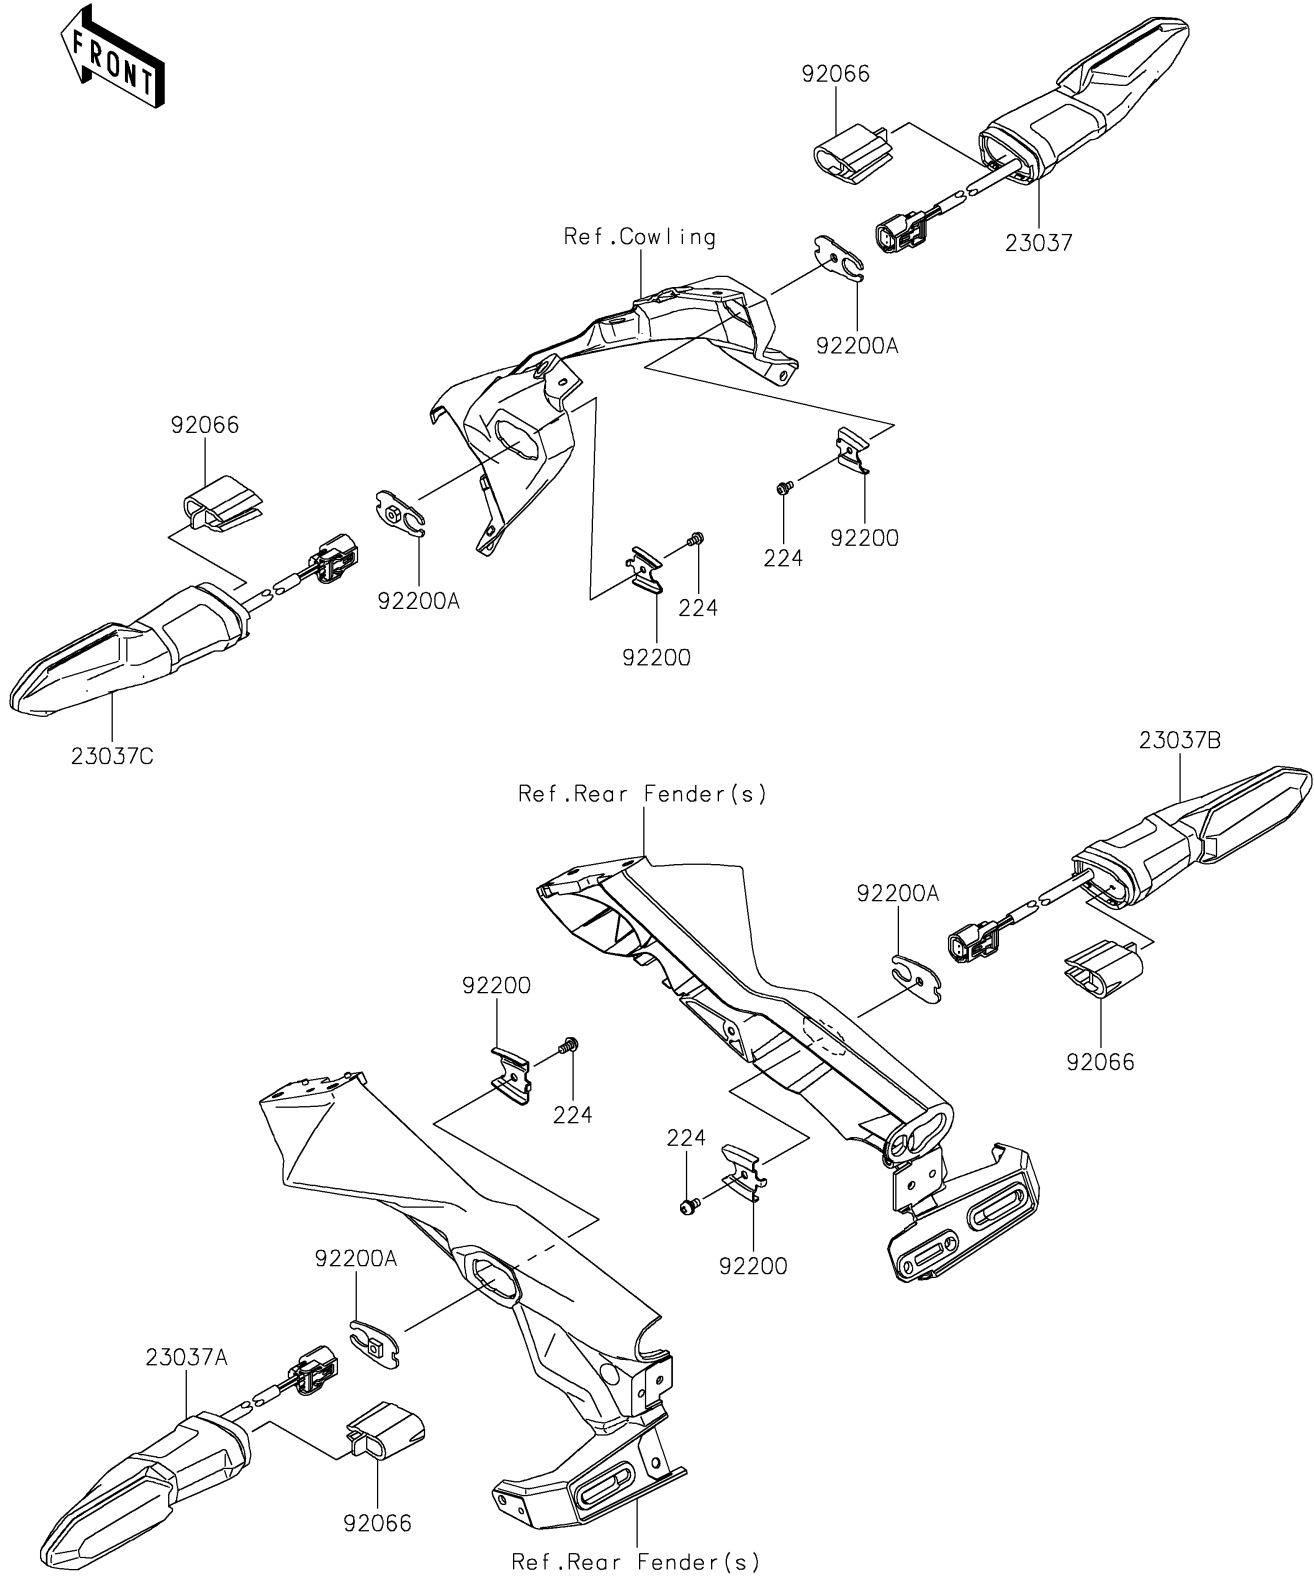

2025 Z650 PARTS DIAGRAM

Turn Signals

F2730

2025 Z650 PARTS LIST

Turn Signals

ITEM NAME	PART NUMBER	QUANTITY
LAMP-ASSY-SIGNAL,LED,RH,FR (Ref # 23037)	23037-0528	1
LAMP-ASSY-SIGNAL,LED,LH (Ref # 23037A)	23037-0561	1
LAMP-ASSY-SIGNAL,LED,RH (Ref # 23037B)	23037-0562	1
LAMP-ASSY-SIGNAL,LED,LH,FR (Ref # 23037C)	23037-0563	1
PLUG,SIGNAL LAMP (Ref # 92066)	92066-0919	4
WASHER (Ref # 92200)	92200-0855	4
WASHER,SIGNAL LAMP (Ref # 92200A)	92200-2294	4
SCREW-PAN-WP-CROS,4X8 (Ref # 224)	224AB0408	4