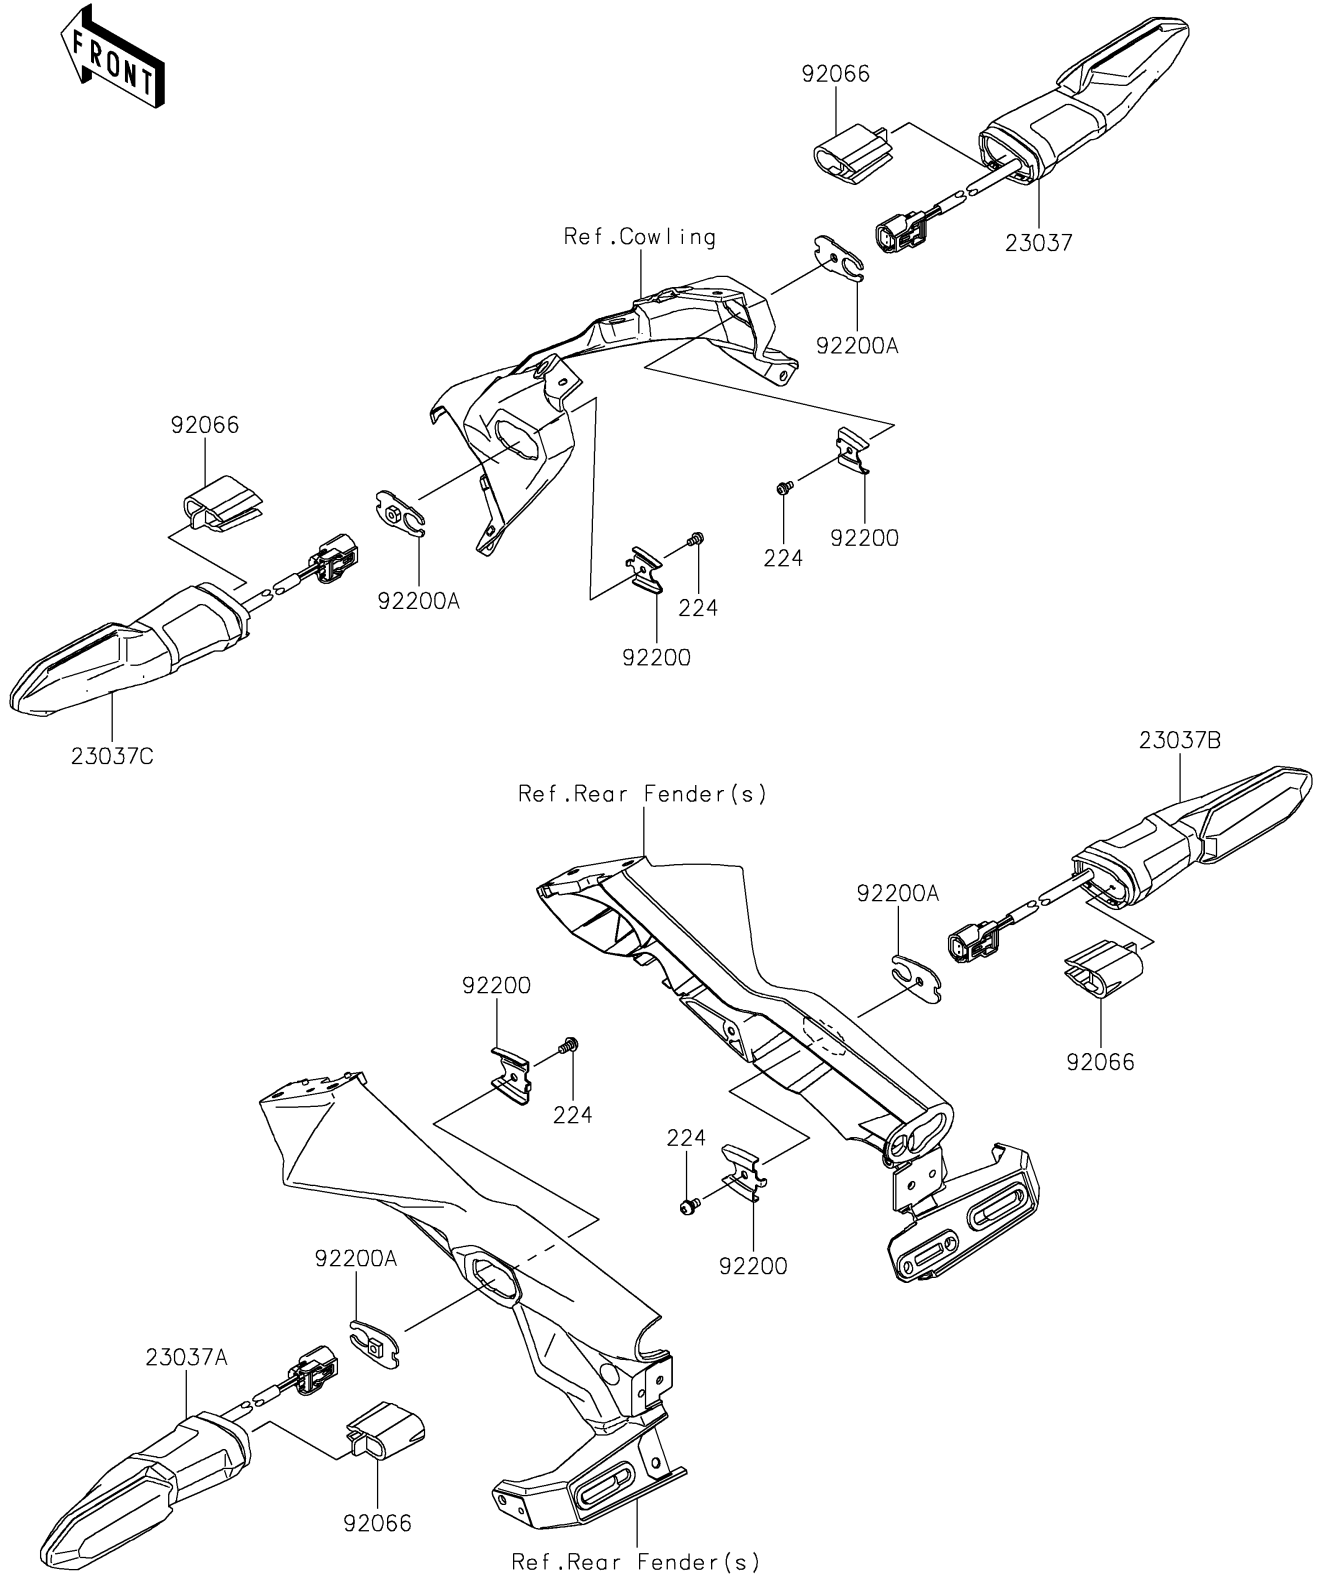

# 2025 Z650 PARTS DIAGRAM

## Turn Signals

F2730

## 2025 Z650 PARTS LIST

### Turn Signals

ITEM NAME	PART NUMBER	QUANTITY
LAMP-ASSY-SIGNAL,LED,RH,FR (Ref # 23037)	23037-0528	1
LAMP-ASSY-SIGNAL,LED,LH (Ref # 23037A)	23037-0561	1
LAMP-ASSY-SIGNAL,LED,RH (Ref # 23037B)	23037-0562	1
LAMP-ASSY-SIGNAL,LED,LH,FR (Ref # 23037C)	23037-0563	1
PLUG,SIGNAL LAMP (Ref # 92066)	92066-0919	4
WASHER (Ref # 92200)	92200-0855	4
WASHER,SIGNAL LAMP (Ref # 92200A)	92200-2294	4
SCREW-PAN-WP-CROS,4X8 (Ref # 224)	224AB0408	4