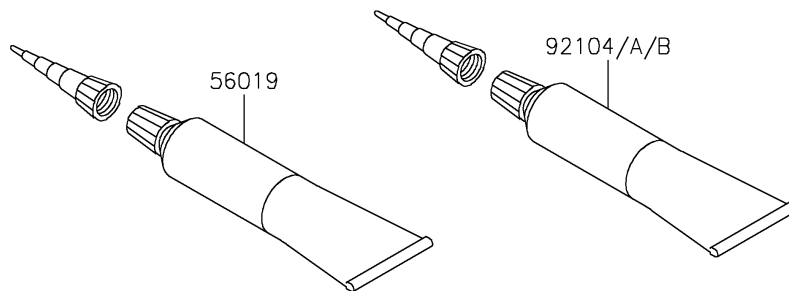

2025 Z650 PARTS DIAGRAM

Owner's Tools

F2810

2025 Z650 PARTS LIST

Owner's Tools

ITEM NAME	PART NUMBER	QUANTITY
TOOL-KIT (Ref # 56007)	56007-0176	1
BAG (Ref # 56008)	56008-0038	1
GASKET-LIQUID,TB1211,WHITE (Ref # 56019)	56019-120	1
BAND,TOOL CASE (Ref # 92072)	92072-0865	1
GASKET-LIQUID,TB1211F,CLEAR (Ref # 92104)	92104-0004	1
GASKET-LIQUID,TB1216B,BLACK (Ref # 92104A)	92104-1064	1
GASKET-LIQUID,TB1207B,BLACK (Ref # 92104B)	92104-2068	1
GRIP-SCREW DRIVER (Ref # 92106)	92106-0004	1
TOOL-DRIVER,#2PHILLIPS&SLOT (Ref # 92107)	92107-0019	1
TOOL-WRENCH,HOOK SPANNER,R37.5 (Ref # 92110)	92110-0558	1
TOOL-WRENCH,OPEN END,12X14 (Ref # 92110A)	92110-0565	1
TOOL-WRENCH,ALLEN,4MM (Ref # 92110B)	92110-0567	1
TOOL-BAR,WRENCH (Ref # 92111)	92111-0008	1