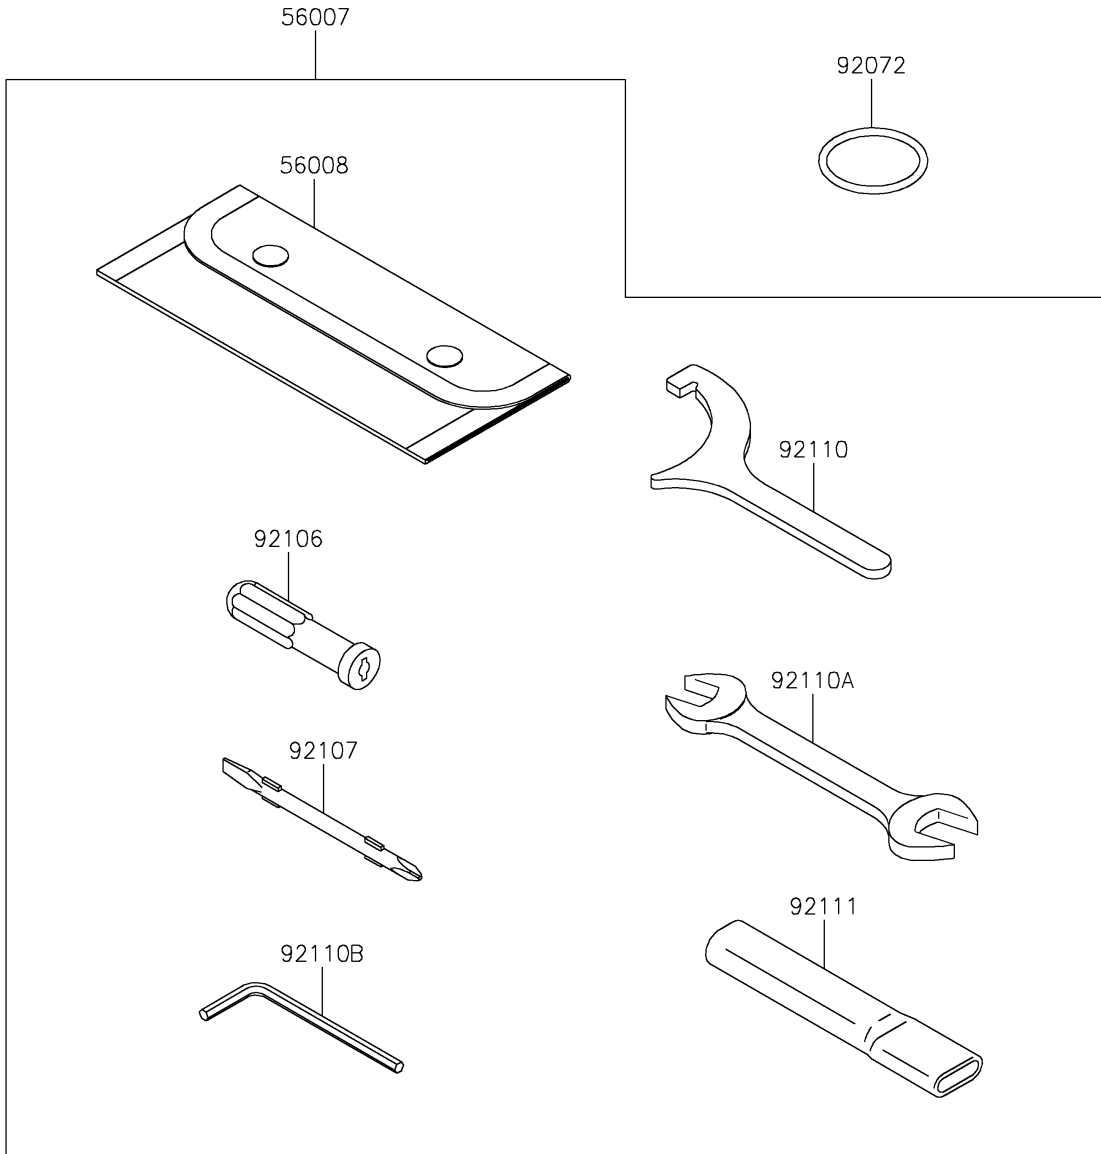

2025 Z650 PARTS DIAGRAM

Owner's Tools

F2810

2025 Z650 PARTS LIST

Owner's Tools

ITEM NAME	PART NUMBER	QUANTITY
TOOL-KIT (Ref # 56007)	56007-0176	1
BAG (Ref # 56008)	56008-0038	1
GASKET-LIQUID,TB1211,WHITE (Ref # 56019)	56019-120	1
BAND,TOOL CASE (Ref # 92072)	92072-0865	1
GASKET-LIQUID,TB1211F,CLEAR (Ref # 92104)	92104-0004	1
GASKET-LIQUID,TB1216B,BLACK (Ref # 92104A)	92104-1064	1
GASKET-LIQUID,TB1207B,BLACK (Ref # 92104B)	92104-2068	1
GRIP-SCREW DRIVER (Ref # 92106)	92106-0004	1
TOOL-DRIVER,#2PHILLIPS&SLOT (Ref # 92107)	92107-0019	1
TOOL-WRENCH,HOOK SPANNER,R37.5 (Ref # 92110)	92110-0558	1
TOOL-WRENCH,OPEN END,12X14 (Ref # 92110A)	92110-0565	1
TOOL-WRENCH,ALLEN,4MM (Ref # 92110B)	92110-0567	1
TOOL-BAR,WRENCH (Ref # 92111)	92111-0008	1