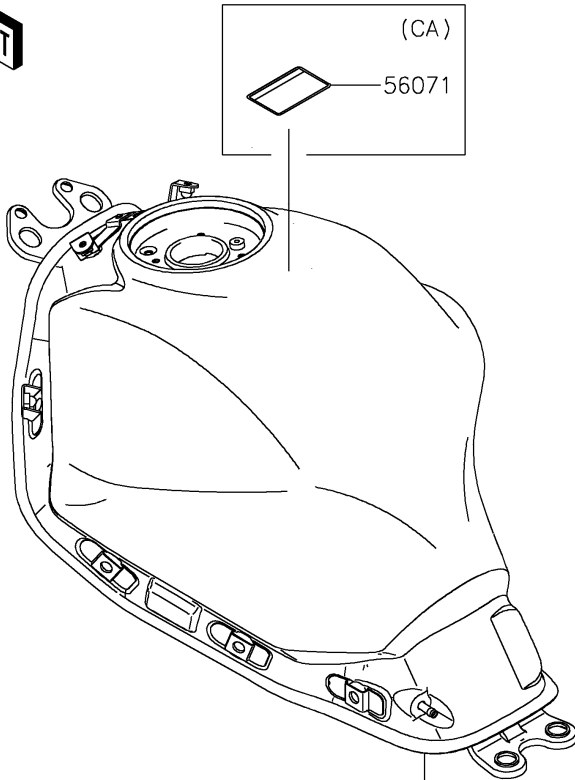

2025 Z650 PARTS DIAGRAM

Labels

F2860

Ref. Fuel Tank

Ref. Rear Fender(s)

Ref. Side Covers/Chain Cover

2025 Z650 PARTS LIST

Labels

ITEM NAME	PART NUMBER	QUANTITY
LABEL-MANUAL,CHAIN (Ref # 56033)	56033-0850	1
LABEL-SPECIFICATION,TIRE&LOAD (Ref # 56053)	56053-1724	1