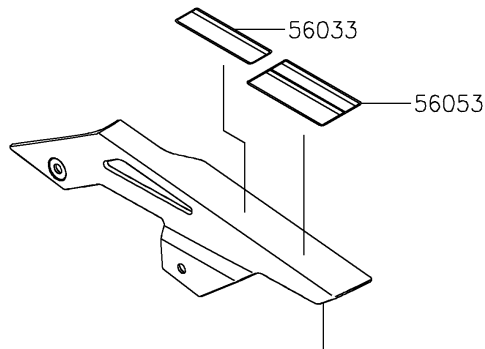

2025 Z650 PARTS DIAGRAM

Labels

F2860

Ref. Fuel Tank

Ref. Rear Fender(s)

Ref. Side Covers/Chain Cover

2025 Z650 PARTS LIST

Labels

ITEM NAME	PART NUMBER	QUANTITY
LABEL-MANUAL,CHAIN (Ref # 56033)	56033-0850	1
LABEL-SPECIFICATION,TIRE&LOAD (Ref # 56053)	56053-1724	1