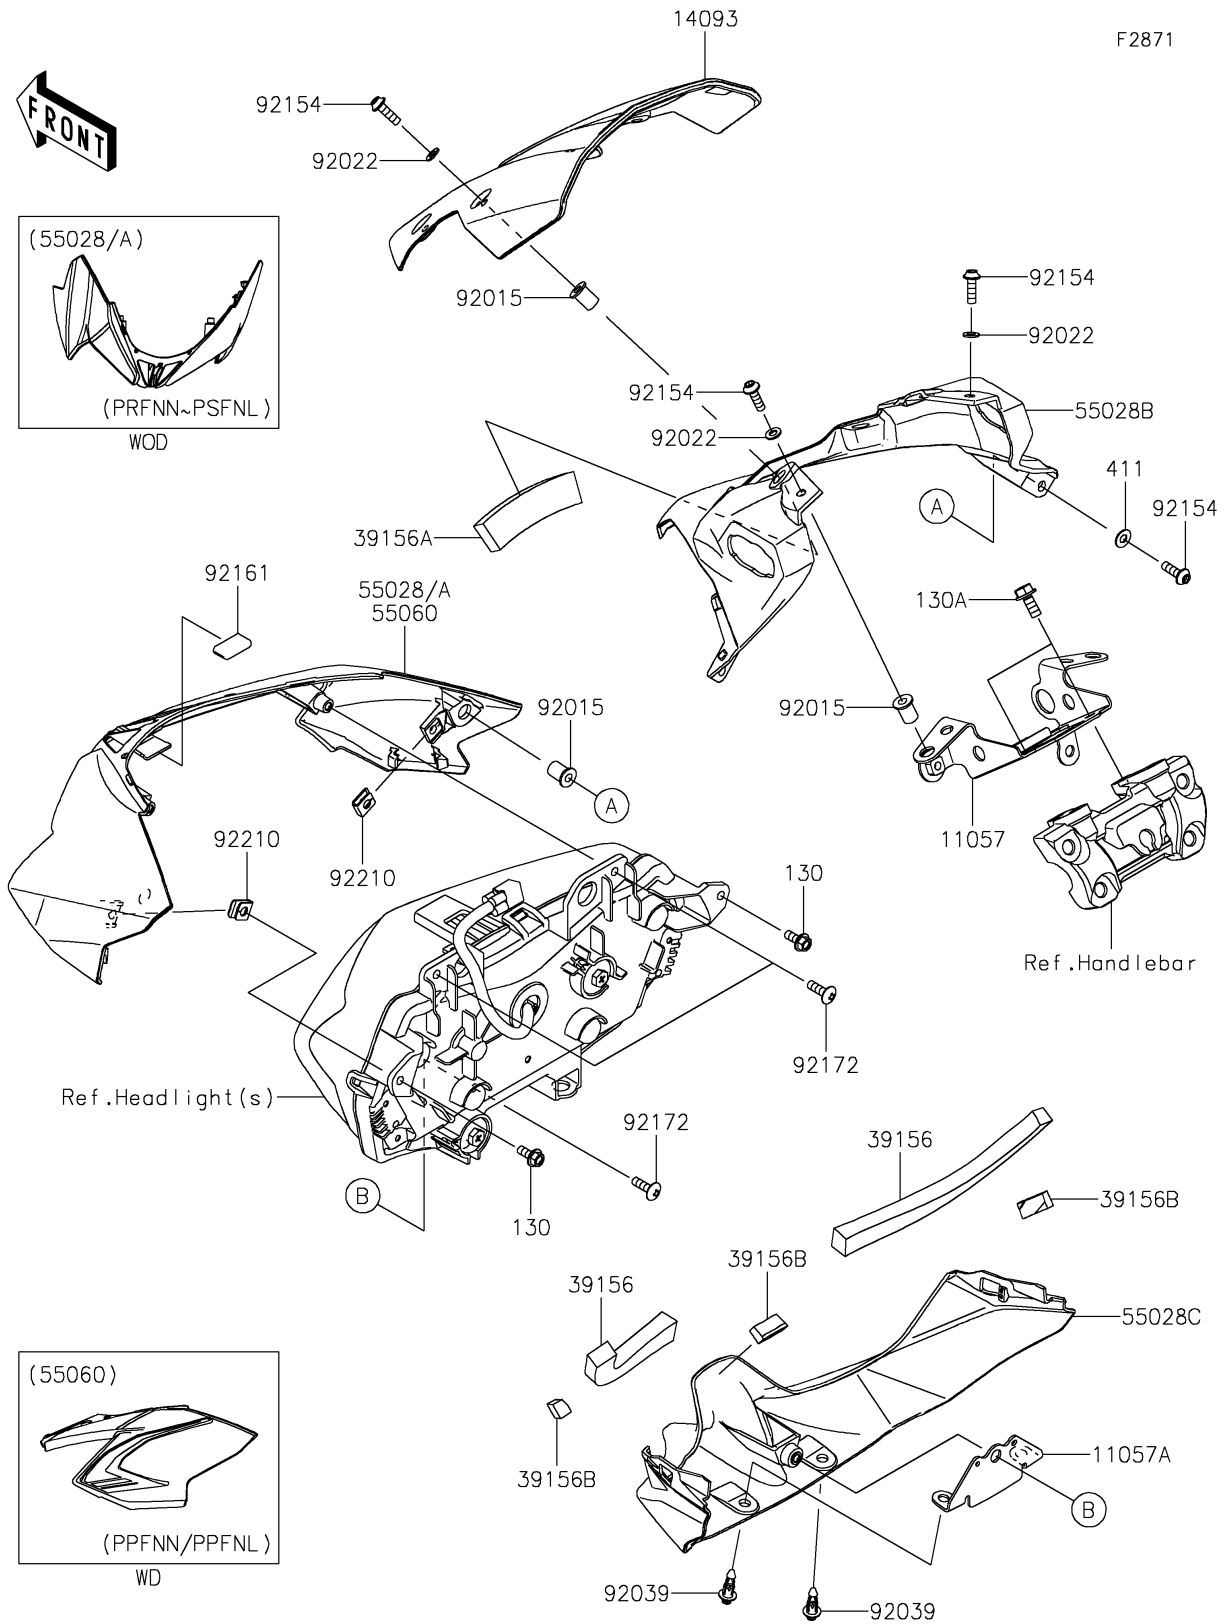

2023 Z650 PARTS DIAGRAM

Cowling

2023 Z650 PARTS LIST

Cowling

ITEM NAME	PART NUMBER	QUANTITY
BRACKET,UPP (Ref # 11057)	11057-2726	1
BRACKET,LWR (Ref # 11057A)	11057-2727	1
COVER,METER (Ref # 14093)	14093-0934	1
PAD,170X10X20 (Ref # 39156)	39156-2546	2
PAD,80X10X20 (Ref # 39156A)	39156-2580	1
PAD,20X10X8 (Ref # 39156B)	39156-2581	3
COWLING,UPP,UPP (Ref # 55028B)	55028-0711	1
COWLING,UPP,LWR (Ref # 55028C)	55028-0712	1
COWLING,UPP,CNT,M.S.BLACK (Ref # 55060)	55060-5275-660	1
NUT,WELL,5MM (Ref # 92015)	92015-1757	8
WASHER,5.1X10X1.0 (Ref # 92022)	92022-1977	6
RIVET (Ref # 92039)	92039-0709	2
BOLT,SOCKET,5X16 (Ref # 92154)	92154-1701	8
DAMPER,12X23 (Ref # 92161)	92161-1367	1
SCREW,TAPPING,5X16 (Ref # 92172)	92172-0742	3
NUT (Ref # 92210)	92210-0571	2
BOLT-FLANGED,5X12 (Ref # 130)	130BA0512	2
BOLT-FLANGED,6X14 (Ref # 130A)	130BB0614	2
WASHER-PLAIN,5MM (Ref # 411)	411AB0500	2