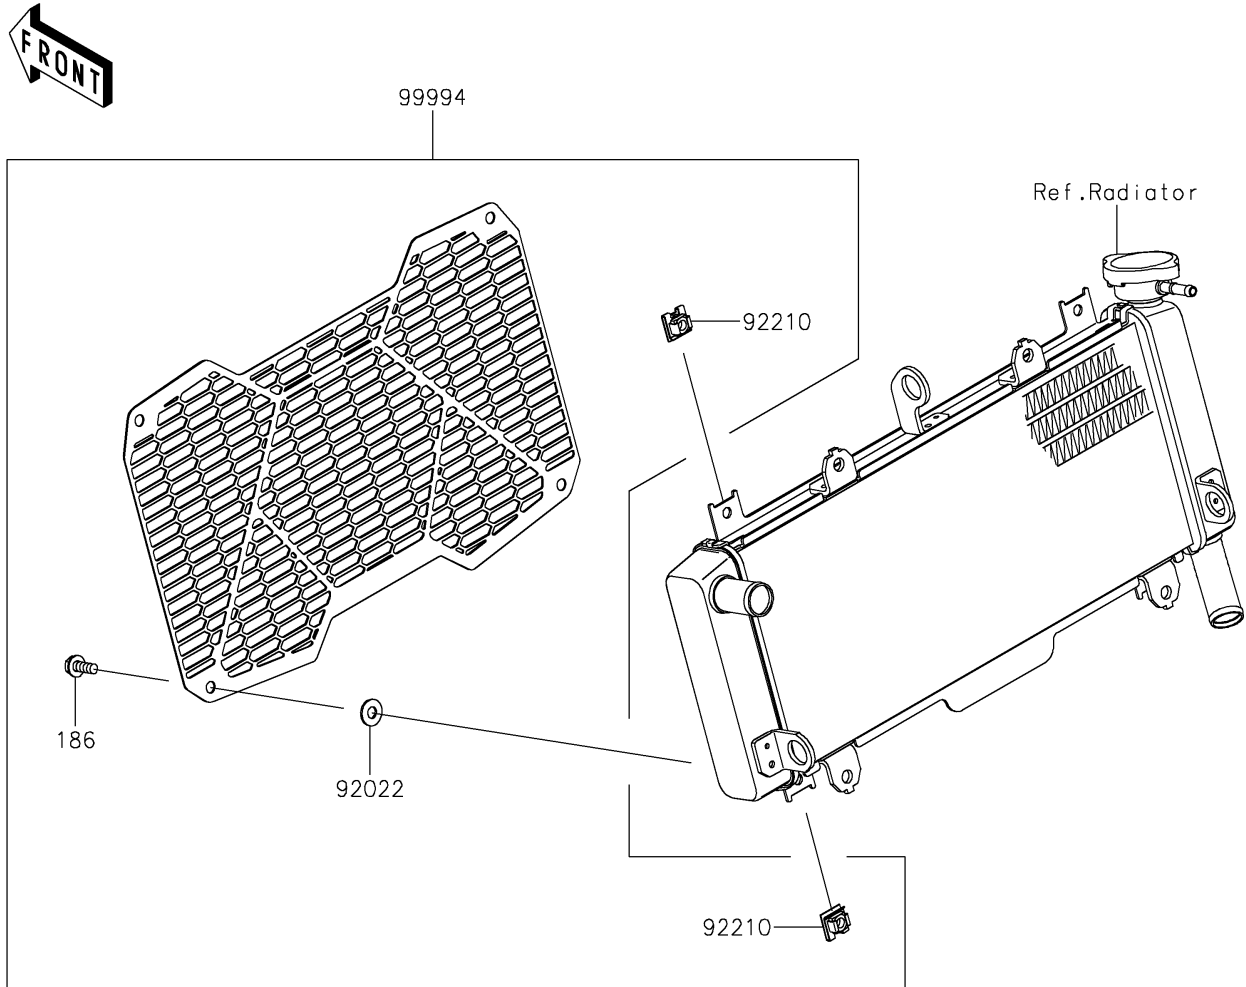

2024 Z650 PARTS DIAGRAM

Accessory(Radiator Screen and Cap)

F2910

2024 Z650 PARTS LIST

Accessory(Radiator Screen and Cap)

ITEM NAME	PART NUMBER	QUANTITY
WASHER,7X16X1.2 (Ref # 92022)	92022-024	4
NUT,CLIP,6MM (Ref # 92210)	92210-0867	4
KIT-ACCESSORY,RADIATOR SCREEN (Ref # 99994)	99994-0795	1
KIT-ACC,OIL FILLER CAP,BLACK (Ref # 99994A)	99994-1229	1
BOLT-UPSET-WP (Ref # 186)	186BA0616	4
O RING,20MM (Ref # 670)	670B2020	1