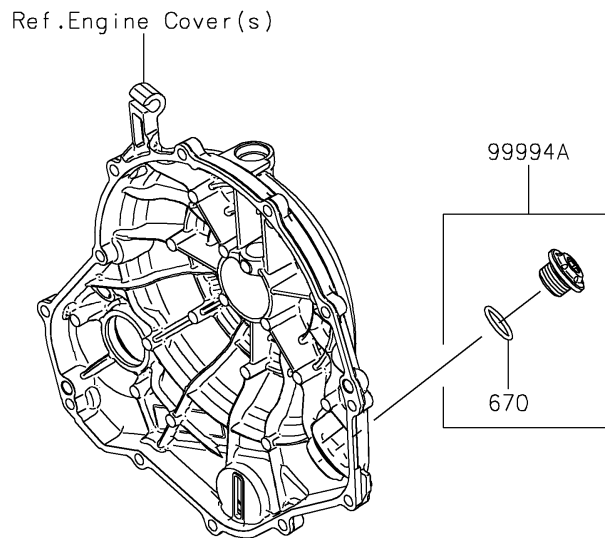

2024 Z650 PARTS DIAGRAM

Accessory(Radiator Screen and Cap)

F2910

2024 Z650 PARTS LIST

Accessory(Radiator Screen and Cap)

ITEM NAME	PART NUMBER	QUANTITY
WASHER,7X16X1.2 (Ref # 92022)	92022-024	4
NUT,CLIP,6MM (Ref # 92210)	92210-0867	4
KIT-ACCESSORY,RADIATOR SCREEN (Ref # 99994)	99994-0795	1
KIT-ACC,OIL FILLER CAP,BLACK (Ref # 99994A)	99994-1229	1
BOLT-UPSET-WP (Ref # 186)	186BA0616	4
O RING,20MM (Ref # 670)	670B2020	1