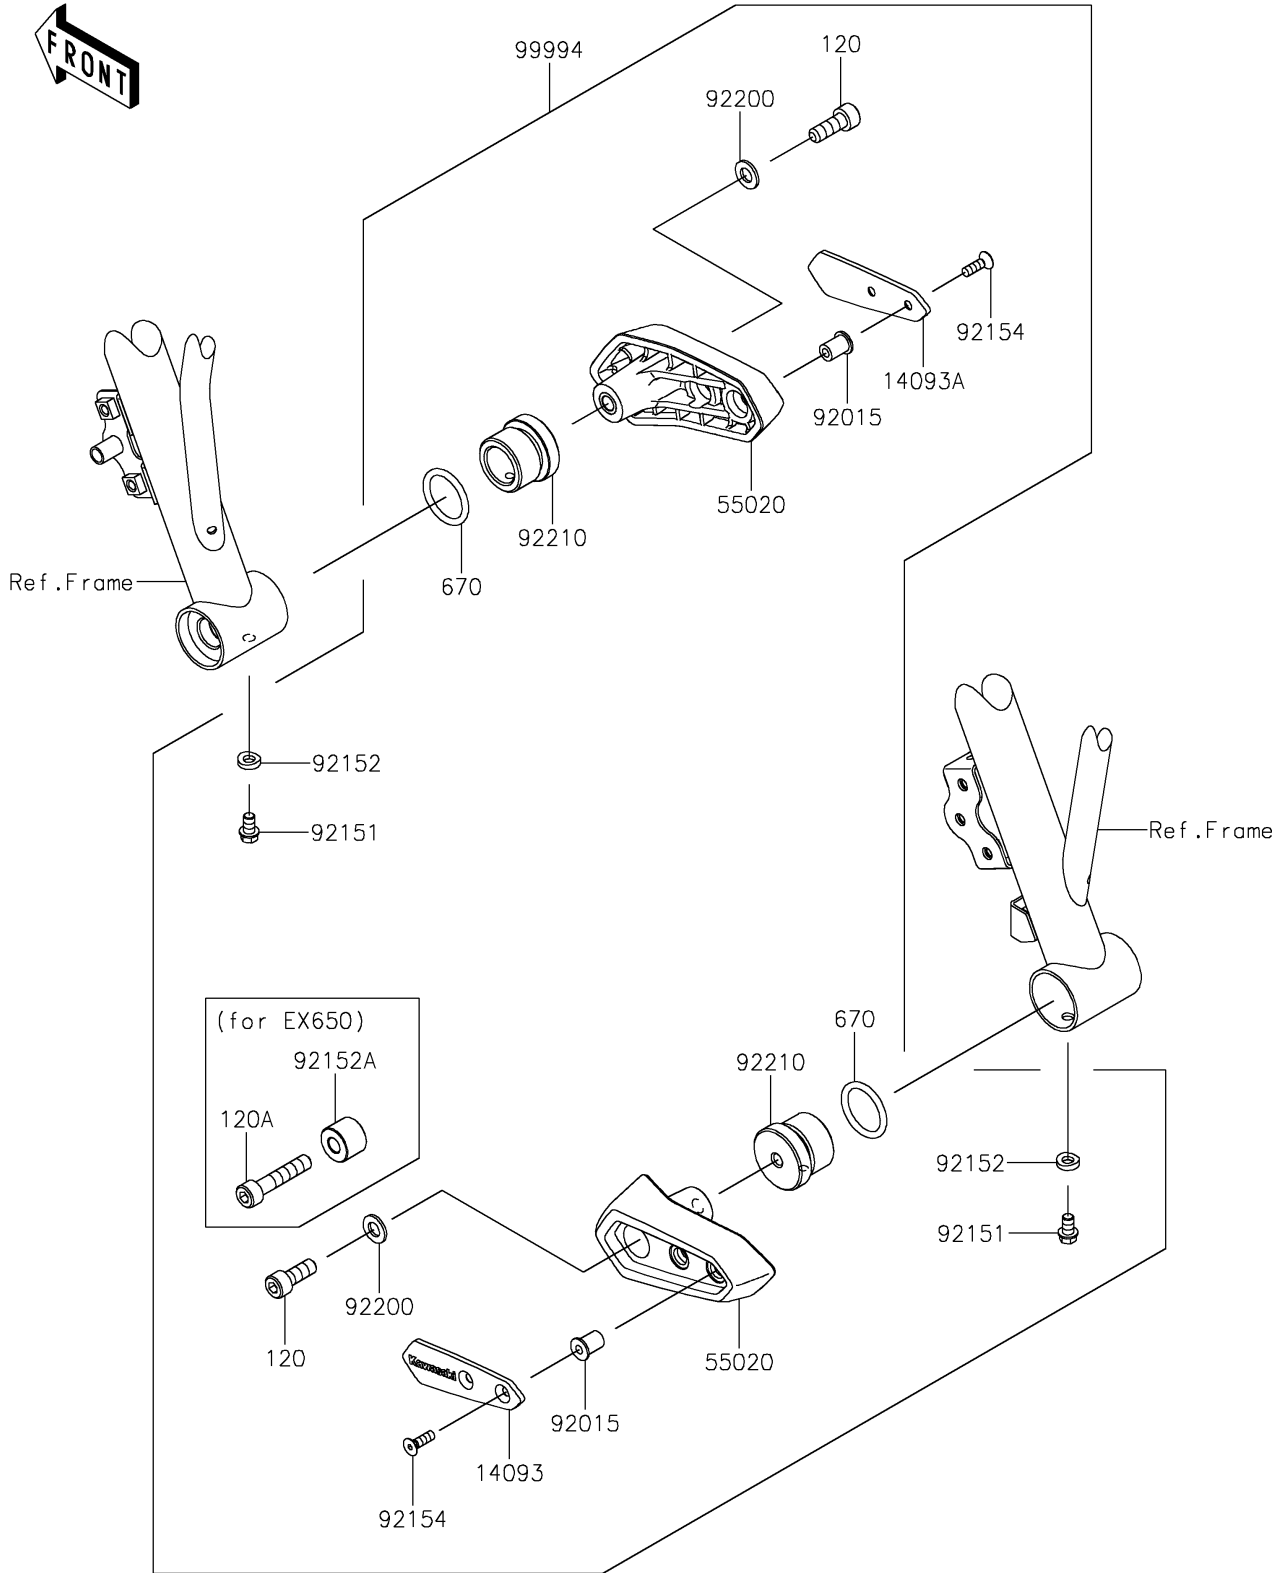

2023 Z650 PARTS DIAGRAM

Accessory(Frame Slider)

F2910A

2023 Z650 PARTS LIST

Accessory(Frame Slider)

ITEM NAME	PART NUMBER	QUANTITY
COVER,SLIDER,LH (Ref # 14093)	14093-0350	1
COVER,SLIDER,RH (Ref # 14093A)	14093-0351	1
GUARD (Ref # 55020)	55020-1997	2
NUT,WELL,5MM (Ref # 92015)	92015-1757	4
BOLT,6X10 (Ref # 92151)	92151-1277	2
COLLAR,6.3X12 (Ref # 92152)	92152-2236	2
COLLAR,8.3X20X15 (Ref # 92152A)	92152-2237	1
BOLT,SOCKET,5X16 (Ref # 92154)	92154-1014	4
WASHER,8.4X16X1.6 (Ref # 92200)	92200-0807	2
NUT (Ref # 92210)	92210-1505	2
KIT-ACCESSORY,FRAME SLIDER (Ref # 99994)	99994-0797	1
BOLT-SOCKET,8X22 (Ref # 120)	120CA0822	2
BOLT-SOCKET,8X40 (Ref # 120A)	120CA0840	1
O RING,26MM (Ref # 670)	670B3026	2