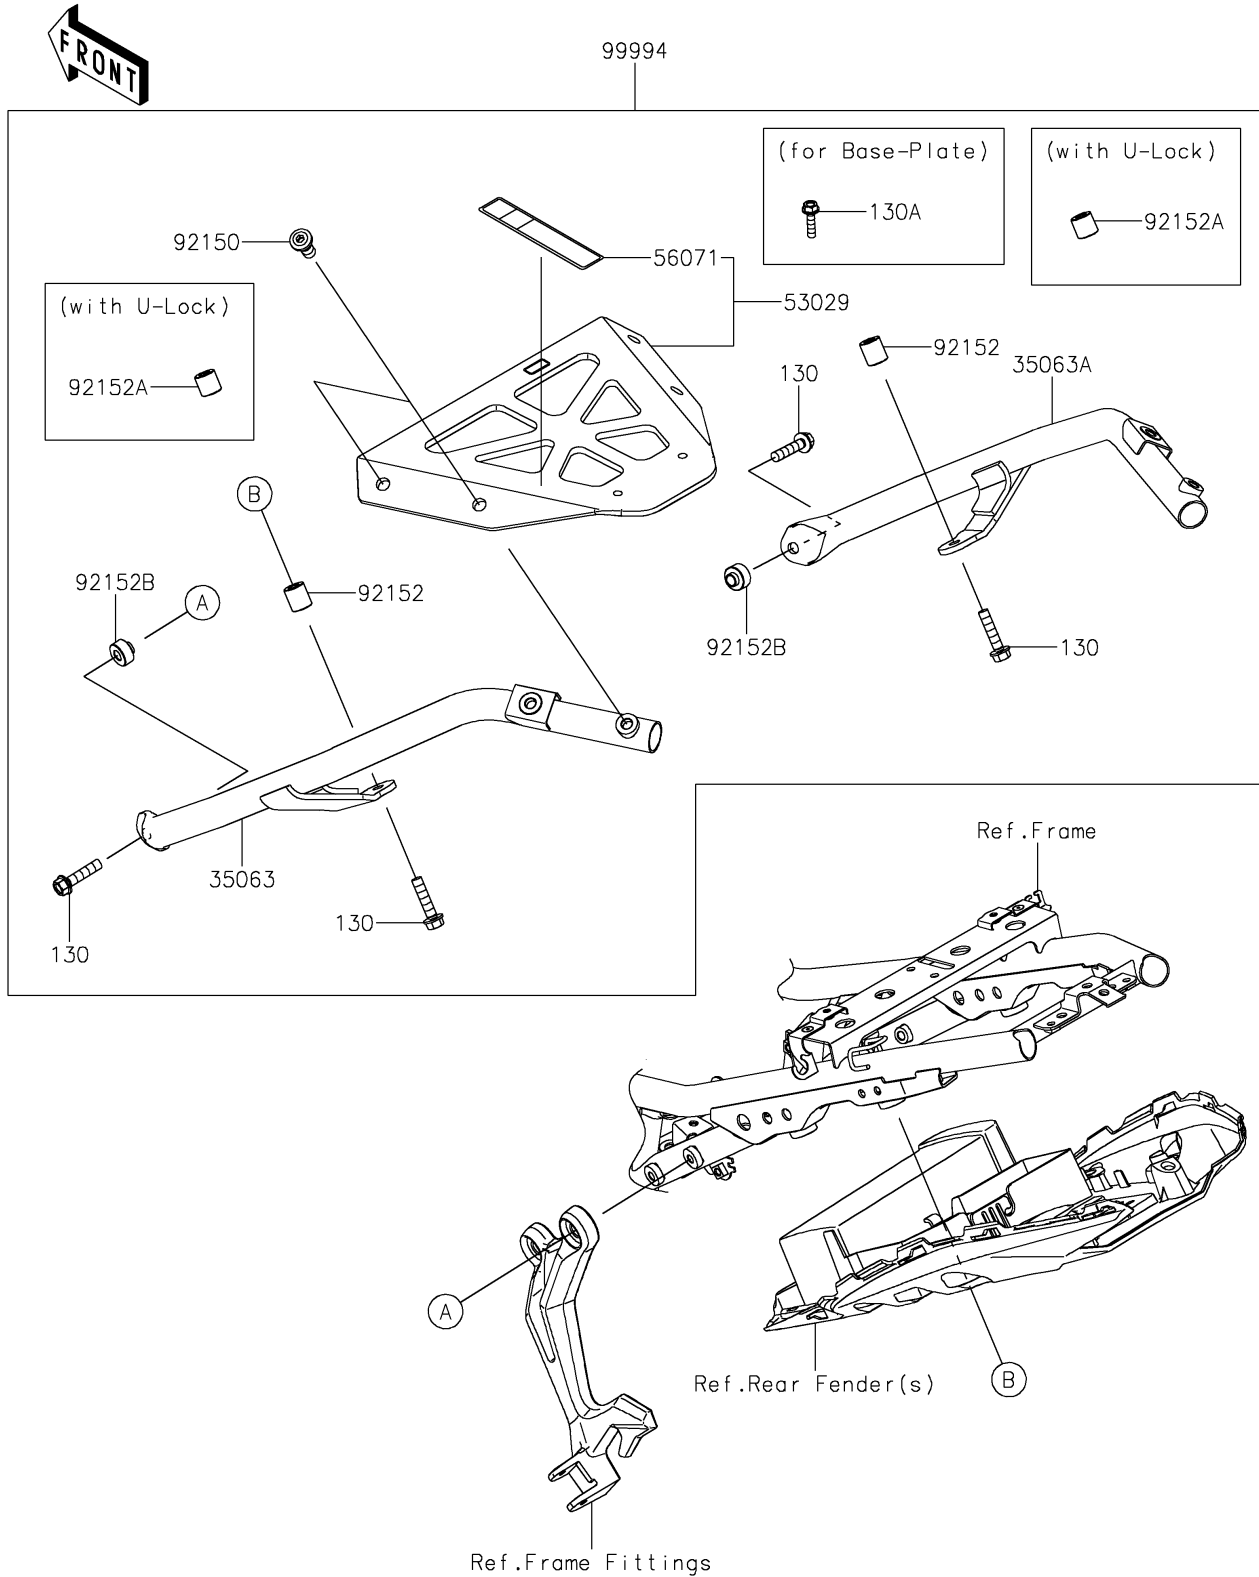

2023 Z650 PARTS DIAGRAM

Accessory(Topcase Bracket)

F2910F

2023 Z650 PARTS LIST

Accessory(Topcase Bracket)

ITEM NAME	PART NUMBER	QUANTITY
STAY,LH (Ref # 35063)	35063-1353	1
STAY,RH (Ref # 35063A)	35063-1354	1
CARRIER (Ref # 53029)	53029-0353	1
LABEL-WARNING,CARRIER LOADING (Ref # 56071)	56071-0554	1
BOLT,SOCKET,10X25 (Ref # 92150)	92150-1747	4
COLLAR,8.5X17X19 (Ref # 92152)	92152-2234	2
COLLAR,8.5X17X16.7 (Ref # 92152A)	92152-2235	2
COLLAR,8.5X20X13.3 (Ref # 92152B)	92152-2285	2
KIT-ACCESSORY,TOPCASE BRACKET (Ref # 99994)	99994-0799	1
BOLT-FLANGED,8X35 (Ref # 130)	130CA0835	4
BOLT-FLANGED,6X25 (Ref # 130A)	130CB0625	4