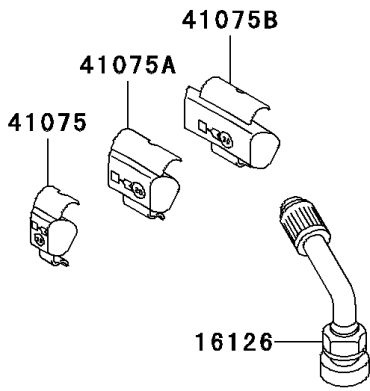

# 2000 Ninja® ZX™-12R PARTS DIAGRAM

Tires

F2210

### Tires

ITEM NAME	PART NUMBER	QUANTITY
VALVE,TIRE (Ref # 16126)	16126-1390	2
TIRE,FR,120/70ZR17(58W),D207FW (Ref # 41009)	41009-1254	1
TIRE,RR,200/50ZR17(75W),D207 (Ref # 41009A)	41009-1255	1
BALANCER-WHEEL,10G,SILVER (Ref # 41075)	41075-1014	AR
BALANCER-WHEEL,20G,SILVER (Ref # 41075A)	41075-1015	AR
BALANCER-WHEEL,30G,SILVER (Ref # 41075B)	41075-1016	AR