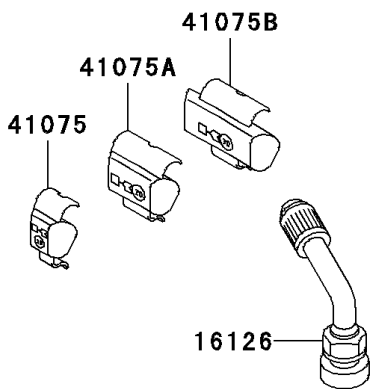

# 2000 Ninja® ZX™-12R PARTS DIAGRAM

Tires

F2210

### Tires

ITEM NAME	PART NUMBER	QUANTITY
VALVE,TIRE (Ref # 16126)	16126-1390	2
TIRE,FR,120/70ZR17(58W),D207FW (Ref # 41009)	41009-1254	1
TIRE,RR,200/50ZR17(75W),D207 (Ref # 41009A)	41009-1255	1
BALANCER-WHEEL,10G,SILVER (Ref # 41075)	41075-1014	AR
BALANCER-WHEEL,20G,SILVER (Ref # 41075A)	41075-1015	AR
BALANCER-WHEEL,30G,SILVER (Ref # 41075B)	41075-1016	AR