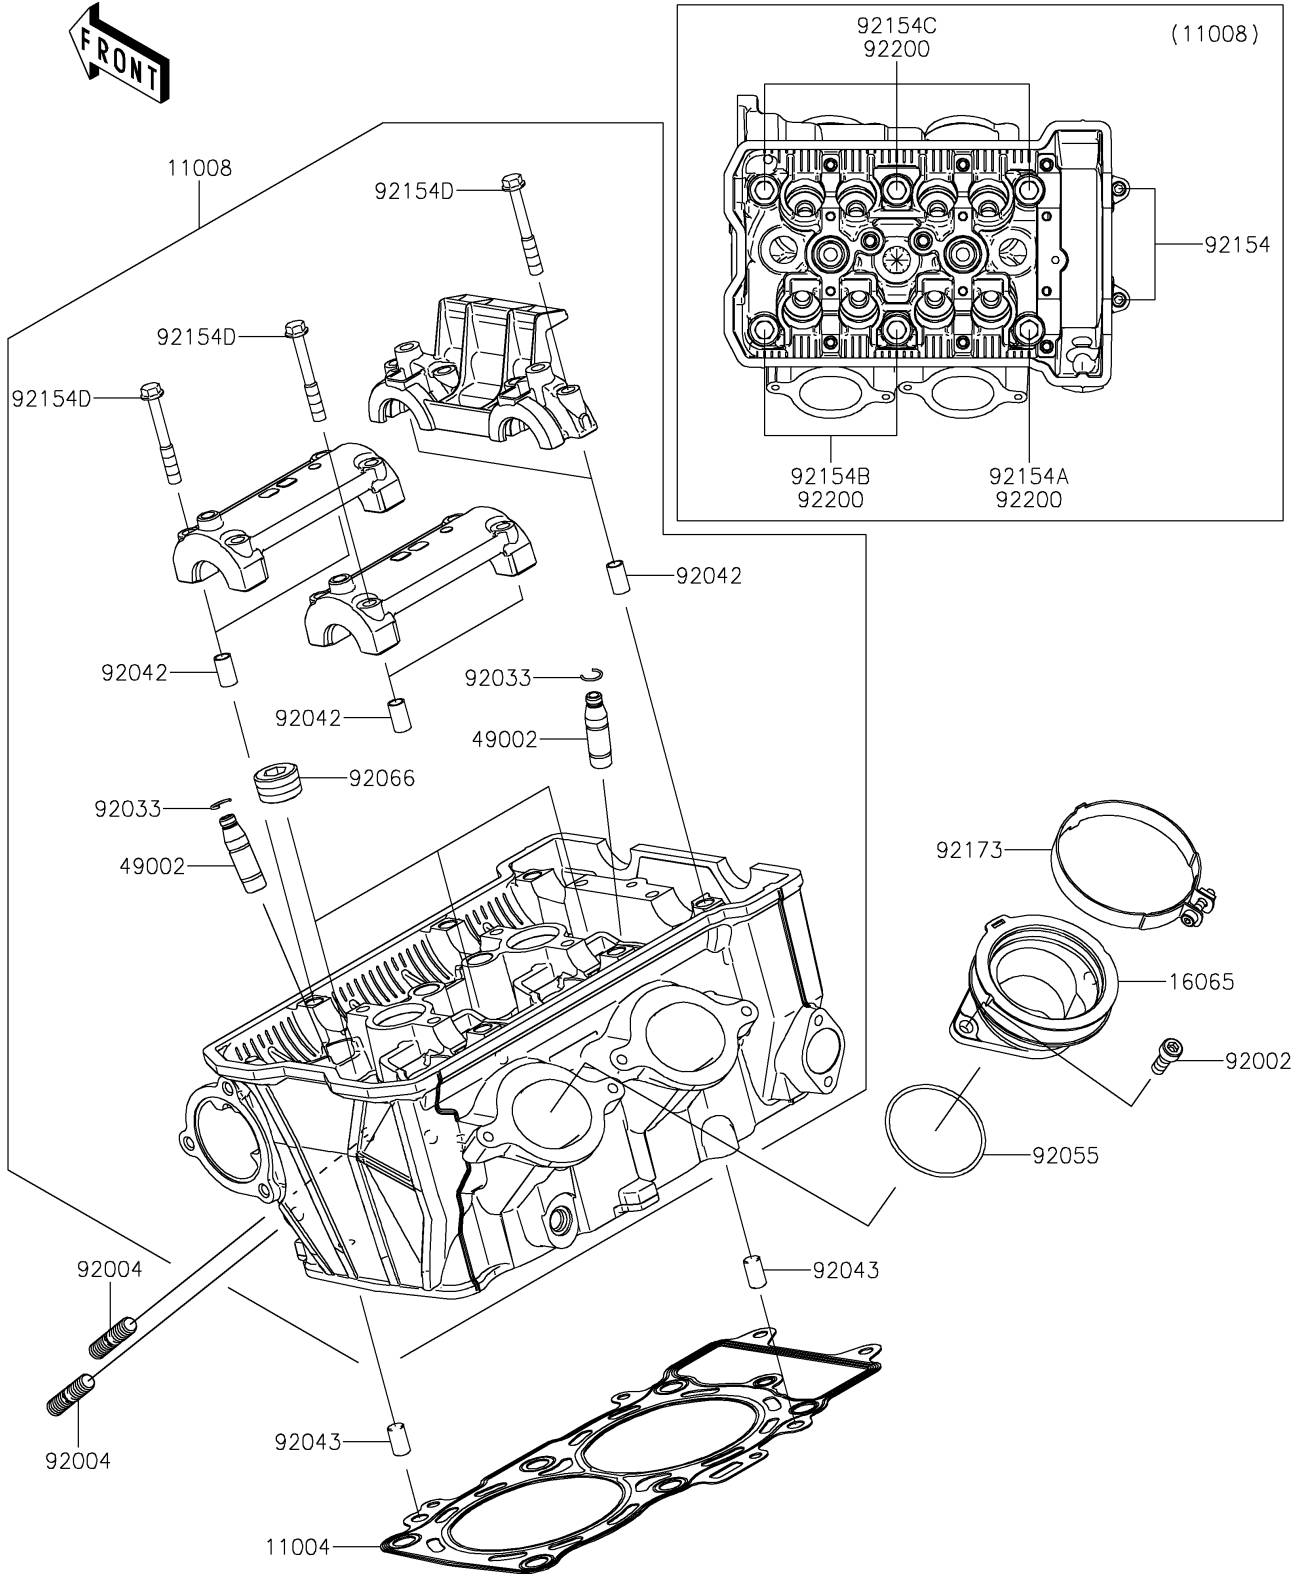

2025 Z650 PARTS DIAGRAM

Cylinder Head

E1111

2025 Z650 PARTS LIST

Cylinder Head

ITEM NAME	PART NUMBER	QUANTITY
GASKET-HEAD (Ref # 11004)	11004-0763	1
HEAD-COMP-CYLINDER (Ref # 11008)	11008-0976	1
HOLDER-CARBURETOR (Ref # 16065)	16065-0131	2
GUIDE-VALVE (Ref # 49002)	49002-0039	8
BOLT,6X16 (Ref # 92002)	92002-1143	4
STUD,8X22 (Ref # 92004)	92004-0025	4
RING-SNAP (Ref # 92033)	92033-1247	8
PIN,DOWEL,6.3X8X14 (Ref # 92042)	92042-007	6
PIN,8X14 (Ref # 92043)	92043-1567	2
RING-O,47X1.9 (Ref # 92055)	92055-1600	2
PLUG,PT1/2X12.5 (Ref # 92066)	92066-0002	3
BOLT,SOCKET,6X30 (Ref # 92154)	92154-0116	2
BOLT,FLANGED,10X100 (Ref # 92154A)	92154-2363	1
BOLT,FLANGED,10X158 (Ref # 92154B)	92154-2364	2
BOLT,FLANGED,10X176 (Ref # 92154C)	92154-2365	3
BOLT,FLANGED,6X45 (Ref # 92154D)	92154-3737	12
CLAMP (Ref # 92173)	92173-0239	2
WASHER,10.5X19X2.3 (Ref # 92200)	92200-0257	6