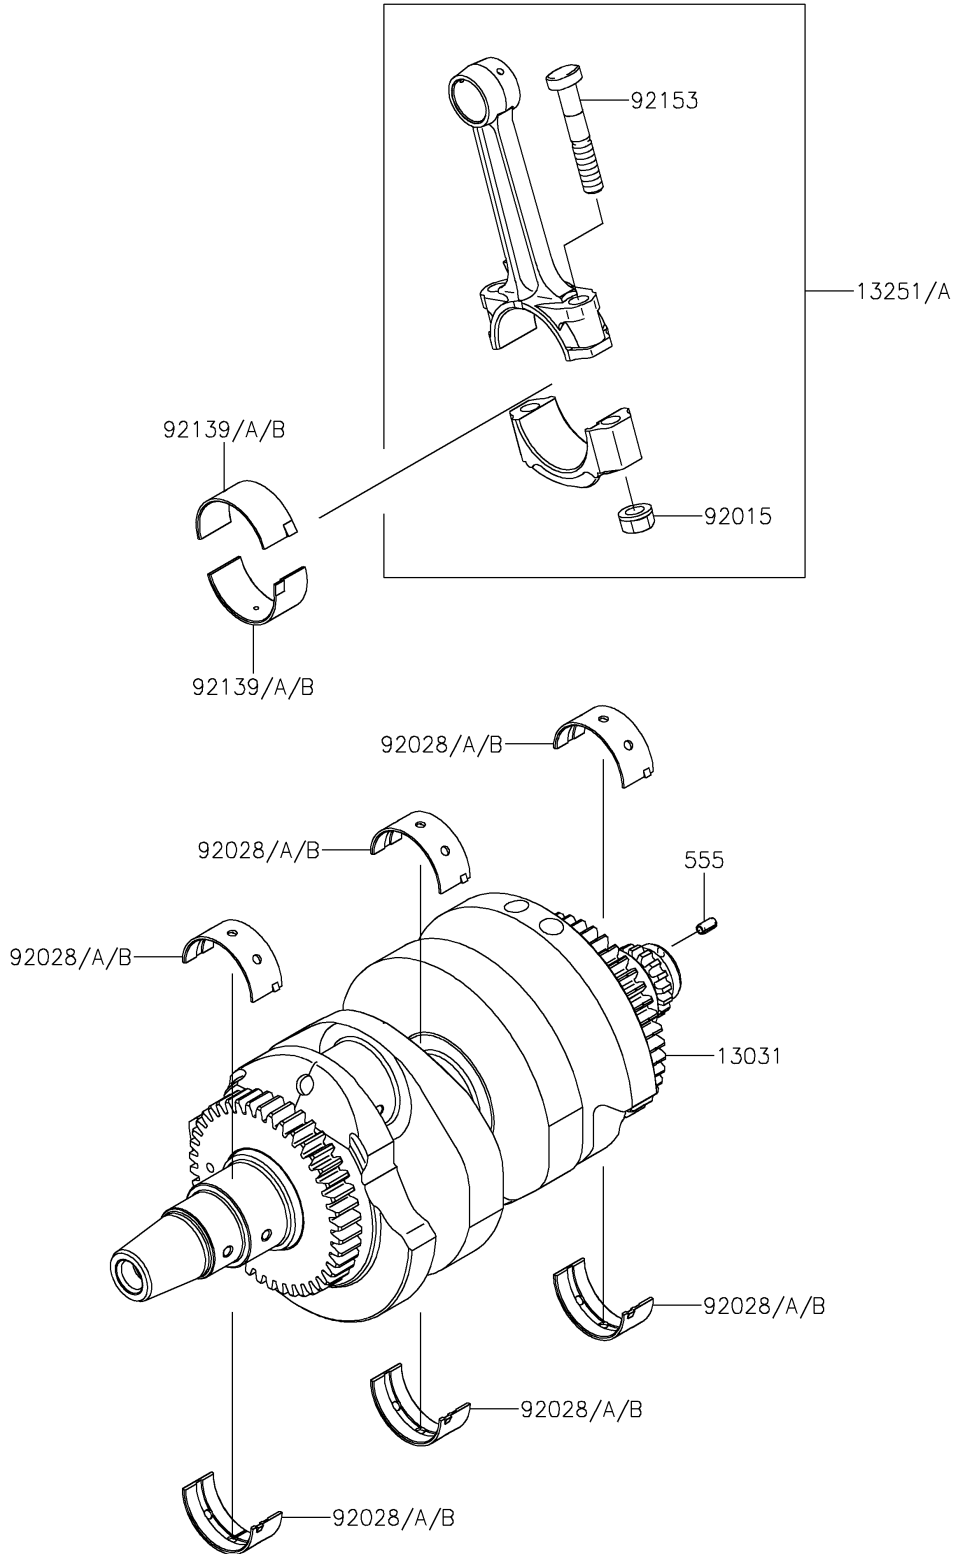

2025 Z650 PARTS DIAGRAM

Crankshaft

E1321

2025 Z650 PARTS LIST

Crankshaft

ITEM NAME	PART NUMBER	QUANTITY
CRANKSHAFT-COMP (Ref # 13031)	13031-0149	1
ROD-ASSY-CONNECTING,J (Ref # 13251A)	13251-0759-JJ	2
NUT,FLANGED,8MM (Ref # 92015)	92015-1311	4
BUSHING,CRANKSHAFT,BLUE (Ref # 92028)	92028-1903	6
BUSHING,CRANKSHAFT,BLACK (Ref # 92028A)	92028-1904	AR
BUSHING,CRANKSHAFT,BROWN (Ref # 92028B)	92028-1905	AR
BUSHING,CON-ROD,BLUE (Ref # 92139)	92139-0114	4
BUSHING,CON-ROD,BLACK (Ref # 92139A)	92139-0115	AR
BUSHING,CON-ROD,BROWN (Ref # 92139B)	92139-0116	AR
BOLT,CON-ROD,8X49 (Ref # 92153)	92153-0957	4
PIN-SPRING,4X8 (Ref # 555)	555A0408	1