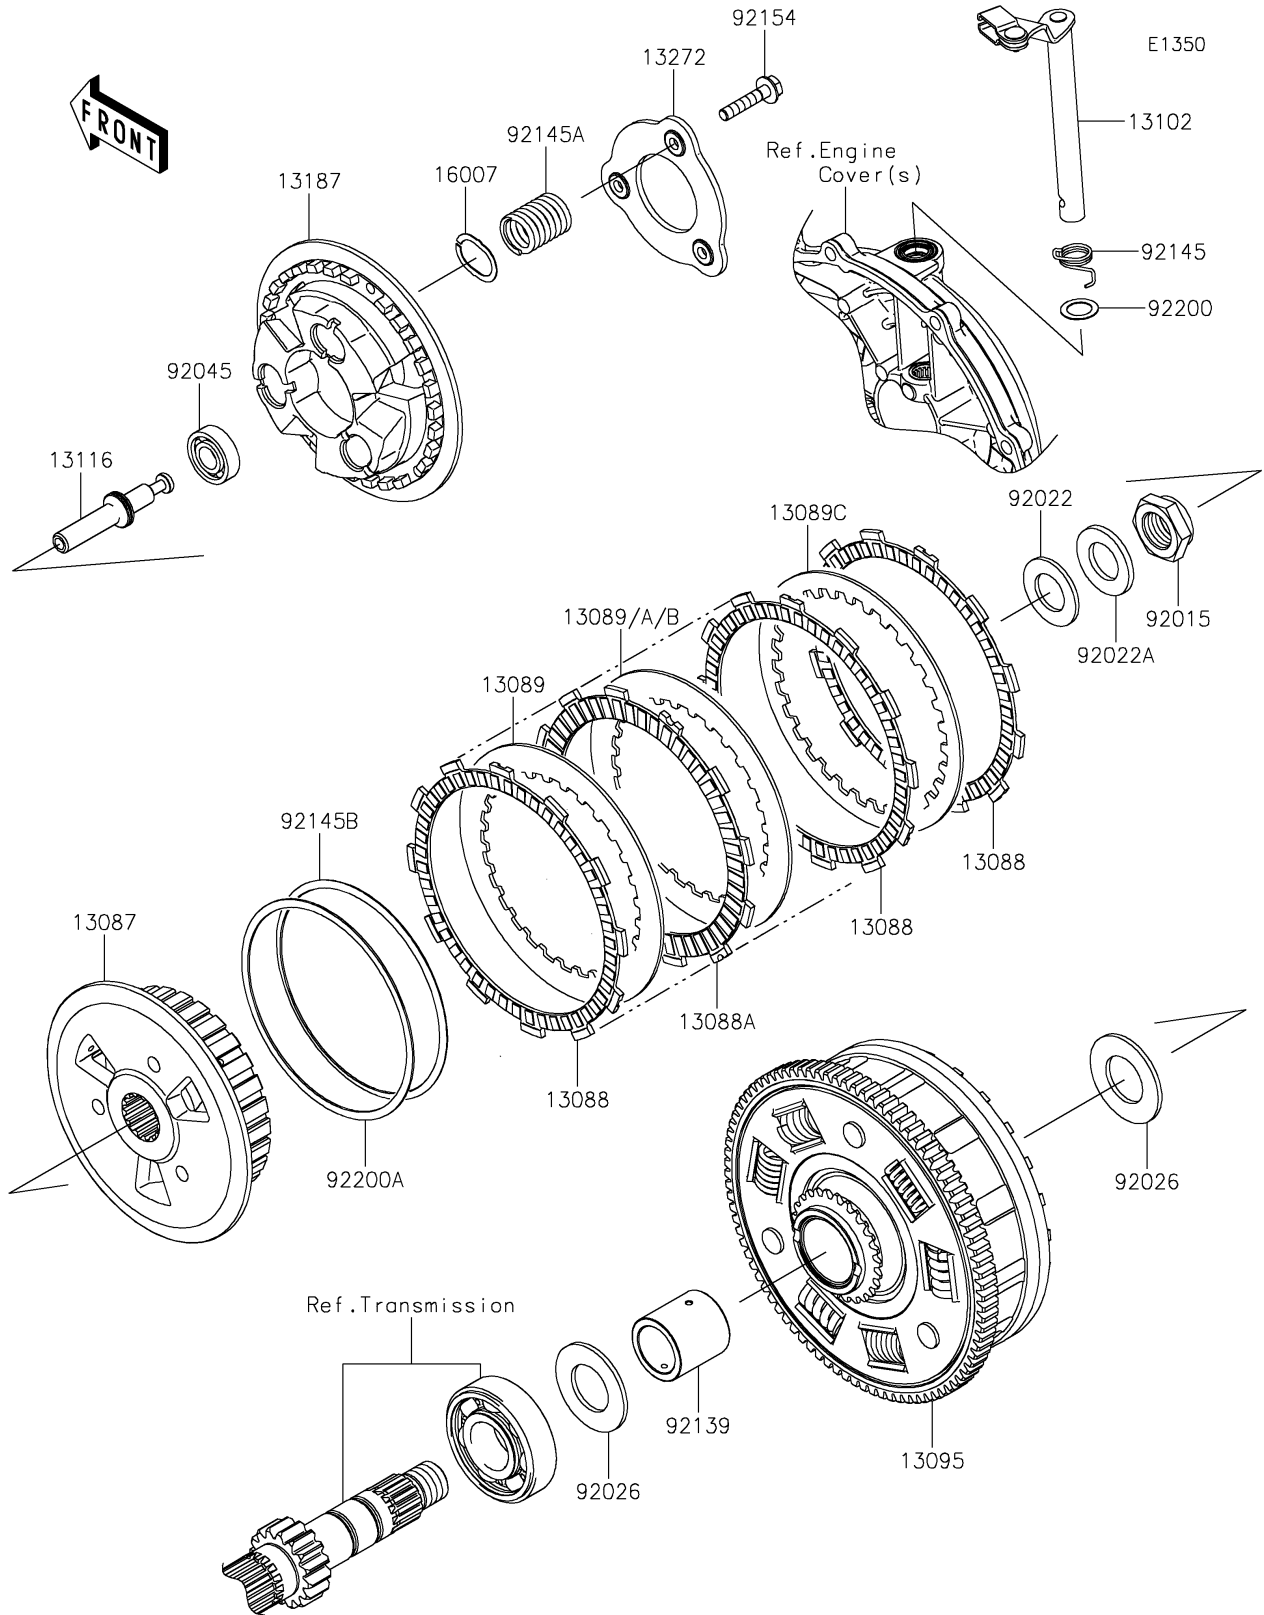

2023 Z650 PARTS DIAGRAM

Clutch

2023 Z650 PARTS LIST

Clutch

ITEM NAME	PART NUMBER	QUANTITY
HUB-CLUTCH (Ref # 13087)	13087-0581	1
PLATE-FRICTION (Ref # 13088)	13088-0557	3
PLATE-FRICTION (Ref # 13088A)	13088-0566	4
PLATE-CLUTCH,T=2.0 (Ref # 13089)	13089-0021	5
PLATE-CLUTCH,T=1.6 (Ref # 13089A)	13089-0038	AR
PLATE-CLUTCH,T=2.3 (Ref # 13089B)	13089-0039	AR
PLATE-CLUTCH (Ref # 13089C)	13089-0558	1
HOUSING-COMP-CLUTCH (Ref # 13095)	13095-0585	1
RELEASE-COMP-CLUTCH (Ref # 13102)	13102-0070	1
ROD-PUSH (Ref # 13116)	13116-0734	1
PLATE-CLUTCH OPERATING (Ref # 13187)	13187-0029	1
PLATE (Ref # 13272)	13272-1303	1
SEAT-SPRING (Ref # 16007)	16007-0736	3
NUT,20MM (Ref # 92015)	92015-1555	1
WASHER,20.3X36X2.3 (Ref # 92022)	92022-1116	1
WASHER,20.3X36X3.7 (Ref # 92022A)	92022-1868	1
SPACER,25.5X47X2.5 (Ref # 92026)	92026-0716	2
BEARING-BALL,6001C3ML01 (Ref # 92045)	92045-1235	1
BUSHING (Ref # 92139)	92139-0710	1
SPRING,CLUTCH RELEASE (Ref # 92145)	92145-0897	1
SPRING (Ref # 92145A)	92145-1732	3
SPRING (Ref # 92145B)	92145-1765	1
BOLT,UPSET,6X30 (Ref # 92154)	92154-0997	3
WASHER,12X18.5X0.5 (Ref # 92200)	92200-1487	1
WASHER,T=1.0 (Ref # 92200A)	92200-1579	1