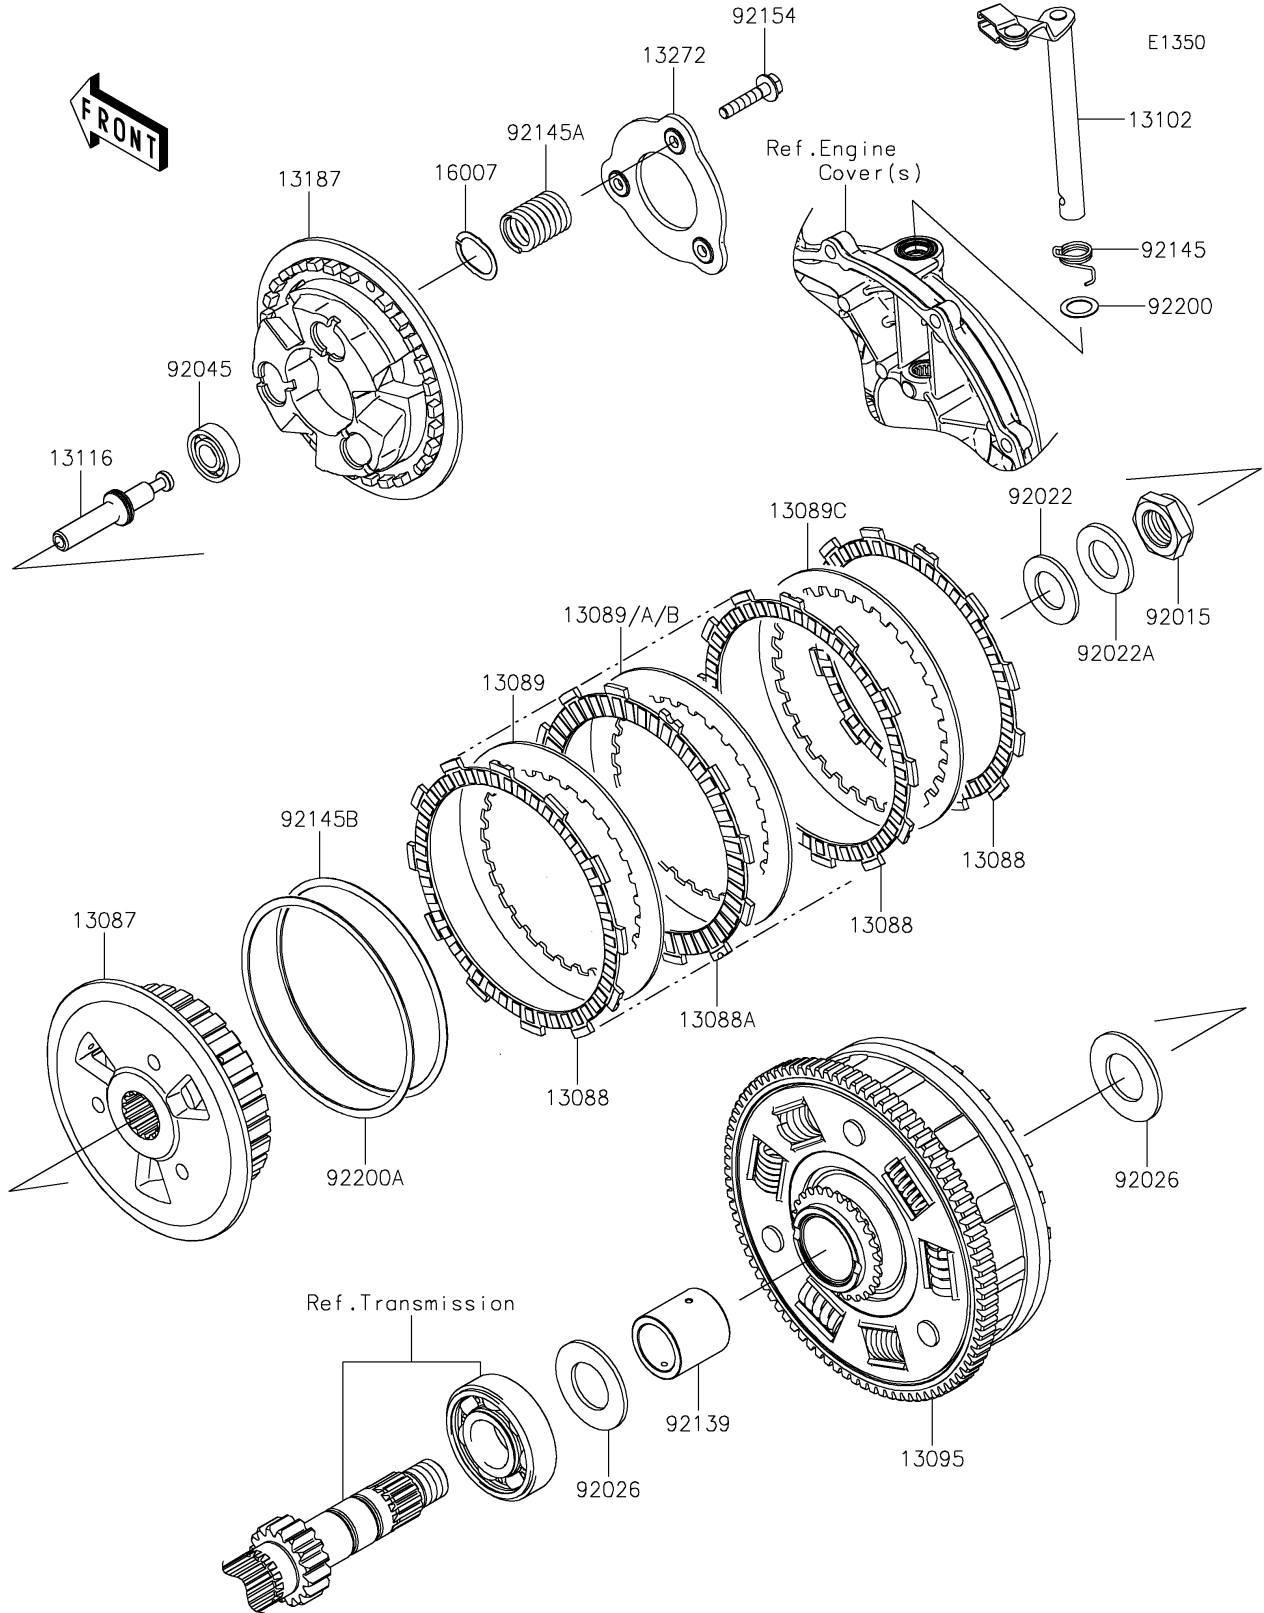

# 2024 Z650 PARTS DIAGRAM

## Clutch

# 2024 Z650 PARTS LIST

## Clutch

ITEM NAME	PART NUMBER	QUANTITY
HUB-CLUTCH (Ref # 13087)	13087-0581	1
PLATE-FRICTION (Ref # 13088)	13088-0557	3
PLATE-FRICTION (Ref # 13088A)	13088-0566	4
PLATE-CLUTCH,T=2.0 (Ref # 13089)	13089-0021	5
PLATE-CLUTCH,T=1.6 (Ref # 13089A)	13089-0038	AR
PLATE-CLUTCH,T=2.3 (Ref # 13089B)	13089-0039	AR
PLATE-CLUTCH (Ref # 13089C)	13089-0558	1
HOUSING-COMP-CLUTCH (Ref # 13095)	13095-0585	1
RELEASE-COMP-CLUTCH (Ref # 13102)	13102-0070	1
ROD-PUSH (Ref # 13116)	13116-0734	1
PLATE-CLUTCH OPERATING (Ref # 13187)	13187-0029	1
PLATE (Ref # 13272)	13272-1303	1
SEAT-SPRING (Ref # 16007)	16007-0736	3
NUT,20MM (Ref # 92015)	92015-1555	1
WASHER,20.3X36X2.3 (Ref # 92022)	92022-1116	1
WASHER,20.3X36X3.7 (Ref # 92022A)	92022-1868	1
SPACER,25.5X47X2.5 (Ref # 92026)	92026-0716	2
BEARING-BALL,6001C3ML01 (Ref # 92045)	92045-1235	1
BUSHING (Ref # 92139)	92139-0710	1
SPRING,CLUTCH RELEASE (Ref # 92145)	92145-0897	1
SPRING (Ref # 92145A)	92145-1732	3
SPRING (Ref # 92145B)	92145-1765	1
BOLT,UPSET,6X30 (Ref # 92154)	92154-0997	3
WASHER,12X18.5X0.5 (Ref # 92200)	92200-1487	1
WASHER,T=1.0 (Ref # 92200A)	92200-1579	1