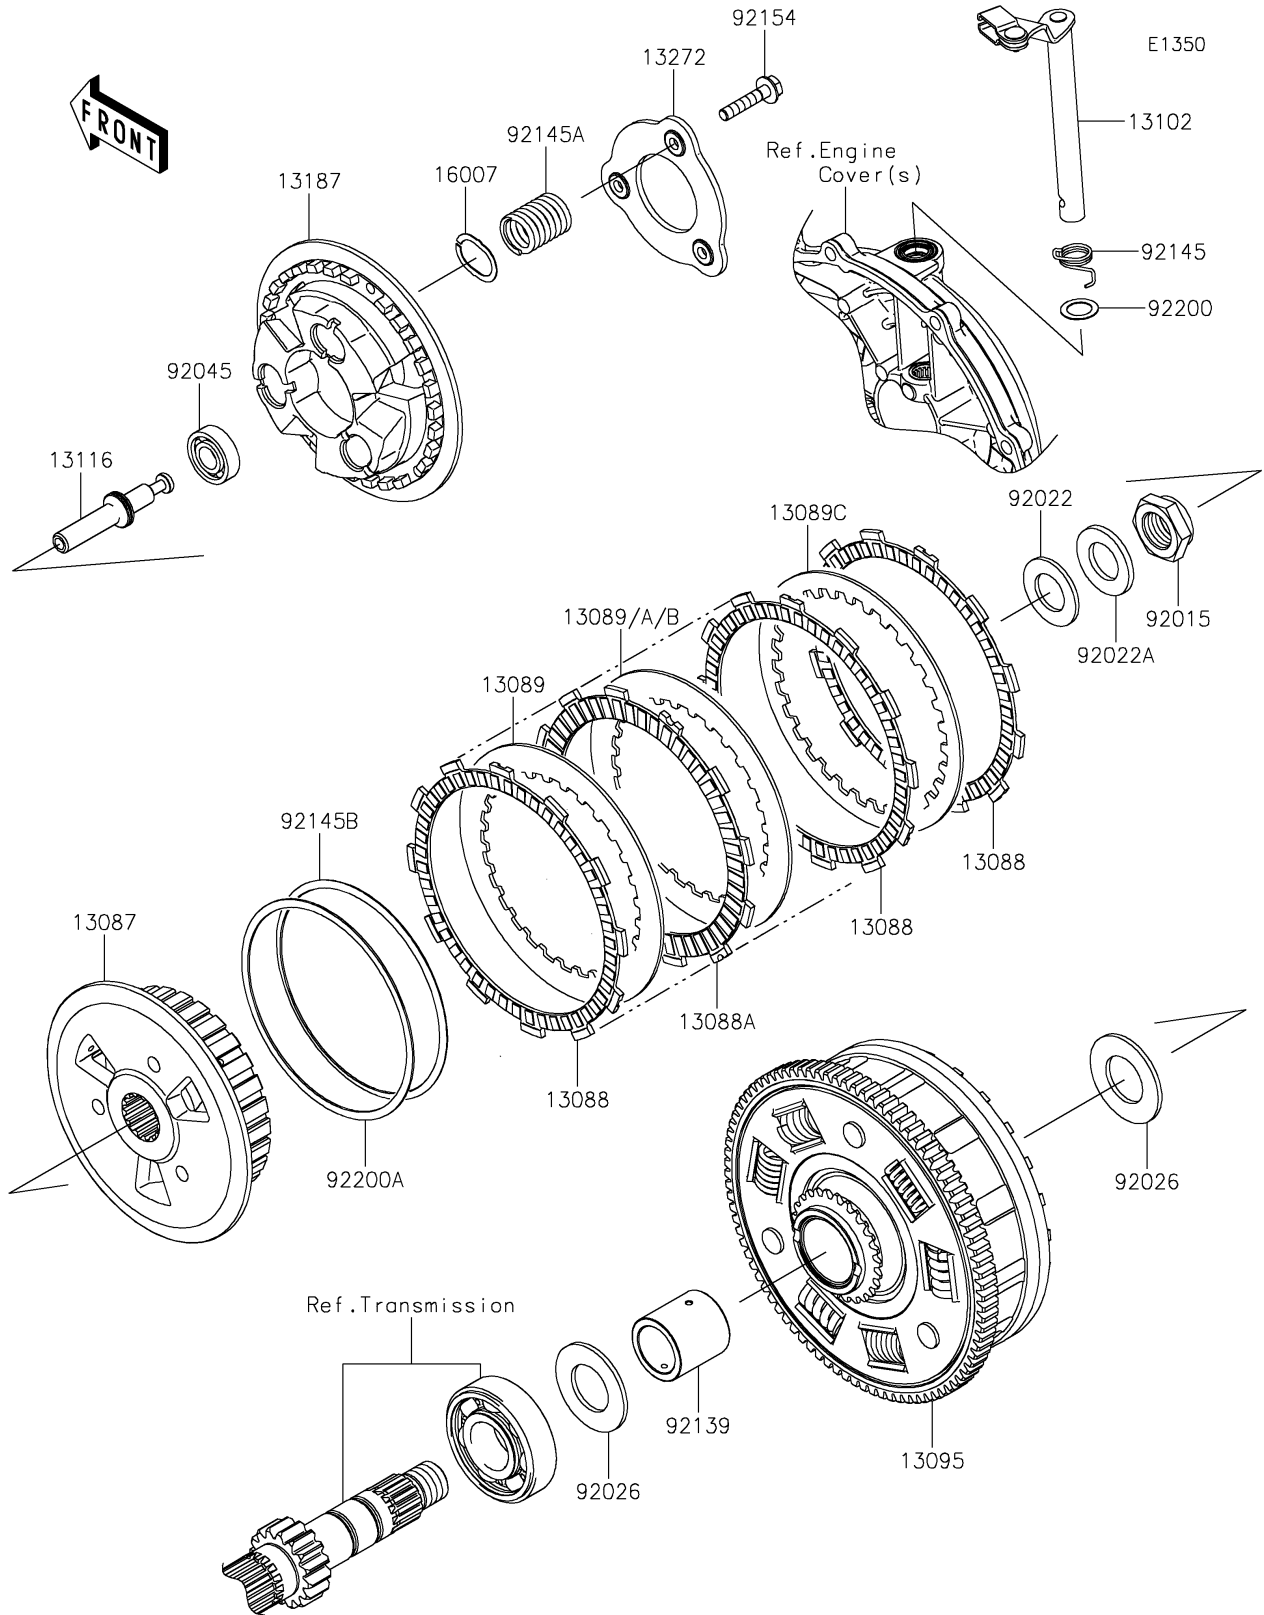

# 2025 Z650 PARTS DIAGRAM

## Clutch

## 2025 Z650 PARTS LIST

### Clutch

ITEM NAME	PART NUMBER	QUANTITY
HUB-CLUTCH (Ref # 13087)	13087-0581	1
PLATE-FRICTION (Ref # 13088)	13088-0557	3
PLATE-FRICTION (Ref # 13088A)	13088-0566	4
PLATE-CLUTCH,T=2.0 (Ref # 13089)	13089-0021	5
PLATE-CLUTCH,T=1.6 (Ref # 13089A)	13089-0038	AR
PLATE-CLUTCH,T=2.3 (Ref # 13089B)	13089-0039	AR
PLATE-CLUTCH (Ref # 13089C)	13089-0558	1
HOUSING-COMP-CLUTCH (Ref # 13095)	13095-0585	1
RELEASE-COMP-CLUTCH (Ref # 13102)	13102-0070	1
ROD-PUSH (Ref # 13116)	13116-0734	1
PLATE-CLUTCH OPERATING (Ref # 13187)	13187-0029	1
PLATE (Ref # 13272)	13272-1303	1
SEAT-SPRING (Ref # 16007)	16007-0736	3
NUT,20MM (Ref # 92015)	92015-1555	1
WASHER,20.3X36X2.3 (Ref # 92022)	92022-1116	1
WASHER,20.3X36X3.7 (Ref # 92022A)	92022-1868	1
SPACER,25.5X47X2.5 (Ref # 92026)	92026-0716	2
BEARING-BALL,6001C3ML01 (Ref # 92045)	92045-1235	1
BUSHING (Ref # 92139)	92139-0710	1
SPRING,CLUTCH RELEASE (Ref # 92145)	92145-0897	1
SPRING (Ref # 92145A)	92145-1732	3
SPRING (Ref # 92145B)	92145-1765	1
BOLT,UPSET,6X30 (Ref # 92154)	92154-0997	3
WASHER,12X18.5X0.5 (Ref # 92200)	92200-1487	1
WASHER,T=1.0 (Ref # 92200A)	92200-1579	1